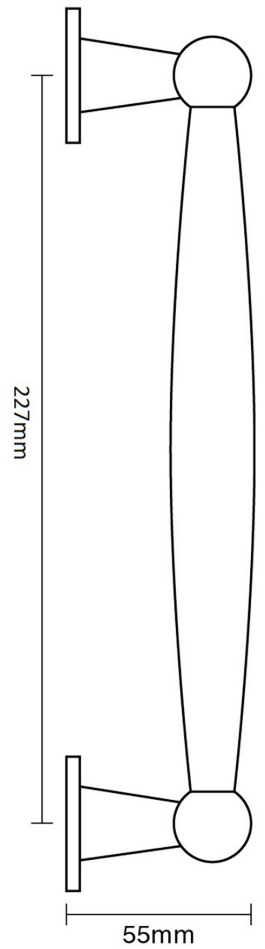

CROFT

Product Code: 6383

Product Name: Convex Pull Handle

Description: 265mm

Shown here in our Antique Brass finish.

### Product Information

265mm

Available in all Croft finishes excluding DORB, IBMA, IBUL, MBK, ORB, RBMA, TB,