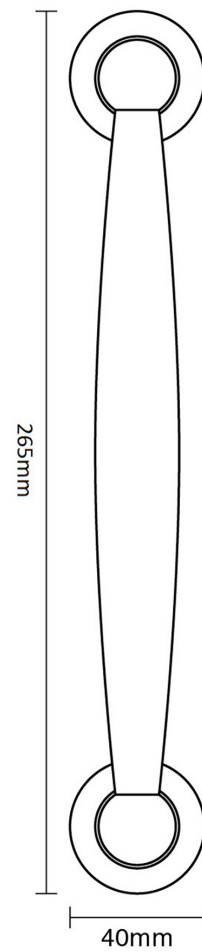

CROFT

Product Code: 6383

Product Name: Convex Pull Handle

Description: 265mm

Shown here in our Antique Brass finish.

Product Information

265mm

Available in all Croft finishes excluding RBMA, TB,