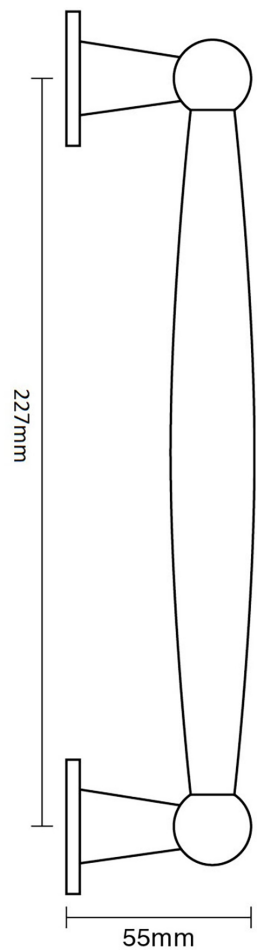

CROFT

Product Code: 6383

Product Name: Convex Pull Handle

Description: 265mm

Shown here in our Antique Brass finish.

Product Information

265mm

Available in all Croft finishes excluding RBMA, TB,