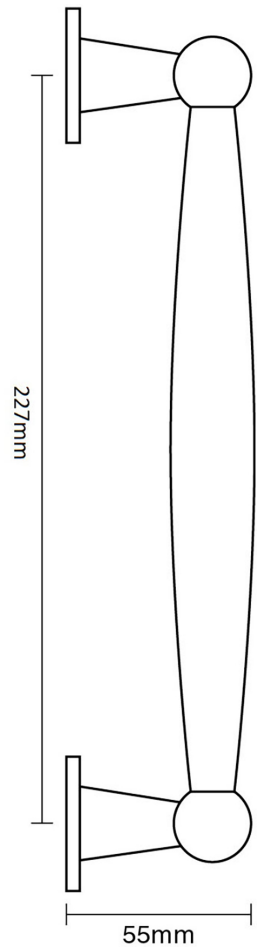

CROFT

Product Code: 6383

Product Name: Convex Pull Handle

Description: 265mm

Shown here in our Antique Brass finish.

Product Information

265mm

Available in all Croft finishes excluding RBMA, TB,