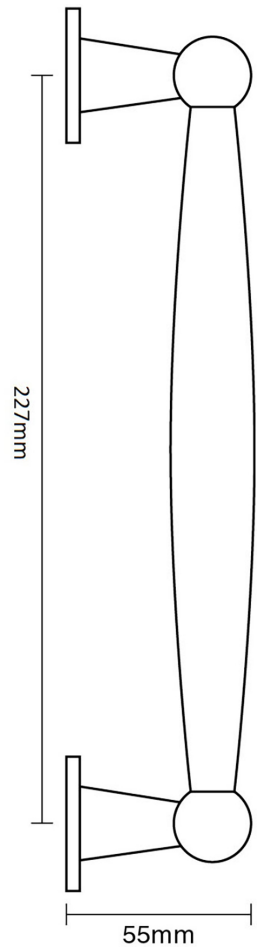

CROFT

Product Code: 6383

Product Name: Convex Pull Handle

Description: 265mm

Shown here in our Antique Brass finish.

Product Information

265mm

Available in all Croft finishes excluding RBMA, TB,