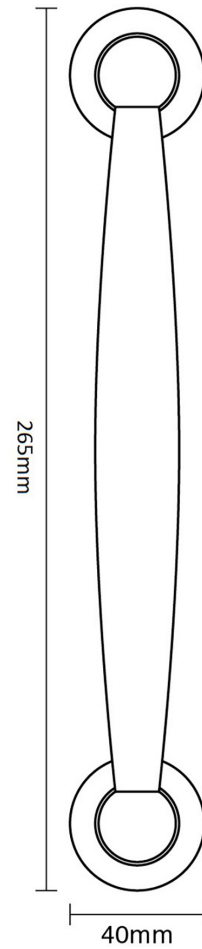

CROFT

Product Code: 6383

Product Name: Convex Pull Handle

Description: 265mm

Shown here in our Antique Brass finish.

### Product Information

265mm

Available in all Croft finishes excluding DORB, IBMA, IBUL, MBK, ORB, RBMA, TB,