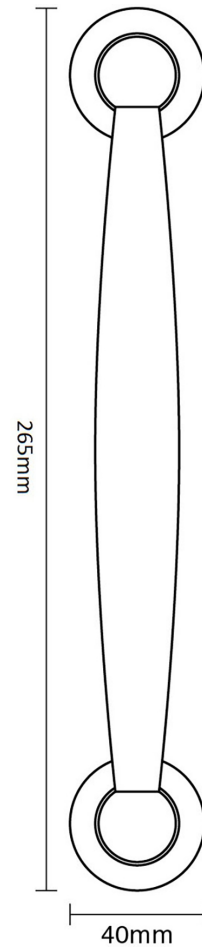

CROFT

Product Code: 6383

Product Name: Convex Pull Handle

Description: 265mm

Shown here in our Antique Brass finish.

Product Information

265mm

Available in all Croft finishes excluding RBMA, TB,