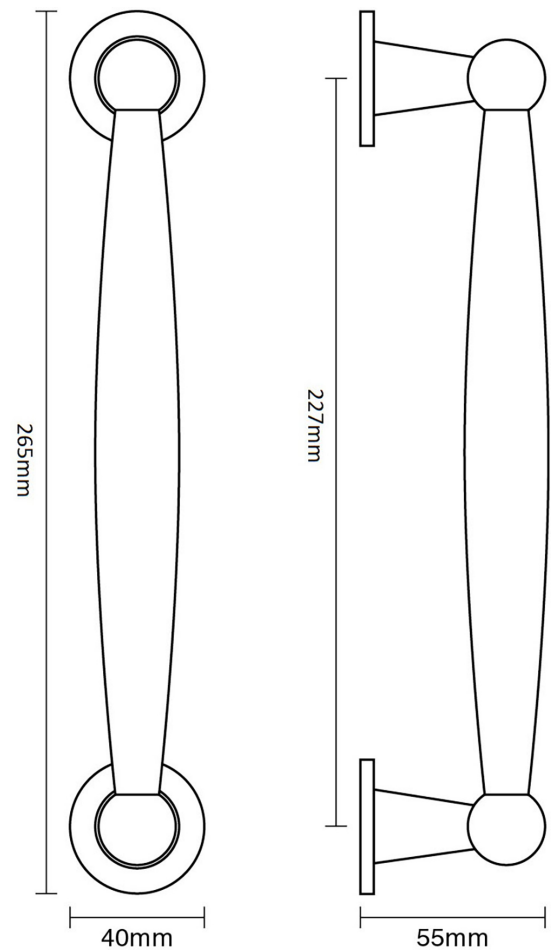

CROFT

Product Code: 6383

Product Name: Convex Pull Handle

Description: 265mm

Shown here in our Antique Brass finish.

Product Information

265mm

Available in all Croft finishes excluding RBMA, TB,