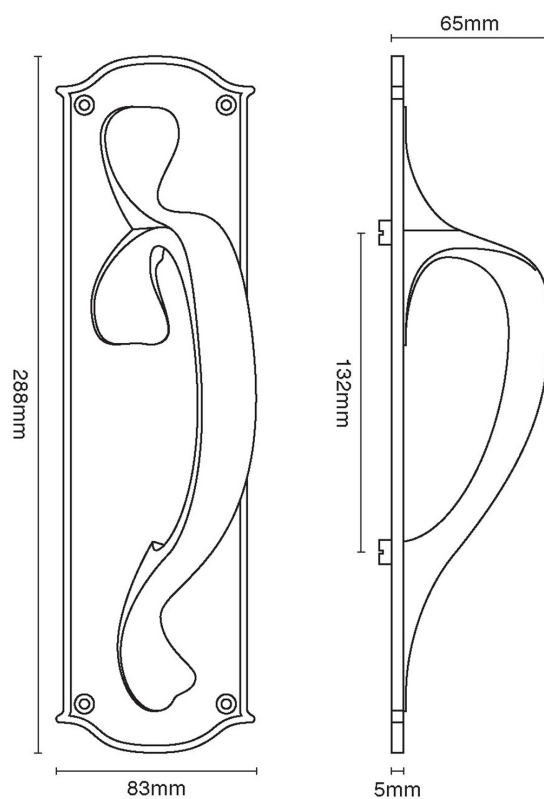

CROFT

Product Code: 4130

Product Name: Pull Handle On Plate

Description: 288 x 80mm

Shown here in our Smoked Brass finish.

Product Information

288 x 80mm

Available in all Croft finishes excluding RBMA, TB,