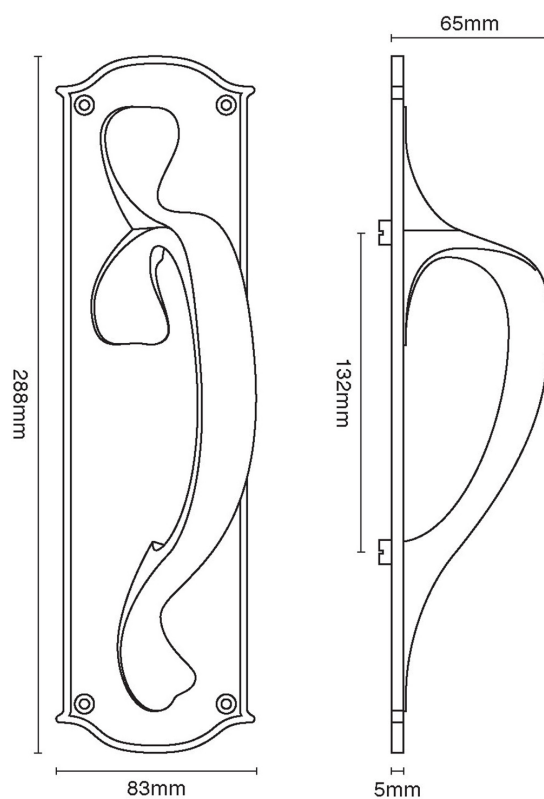

CROFT

Product Code: 4130

Product Name: Pull Handle On Plate

Description: 288 x 80mm

Shown here in our Smoked Brass finish.

### Product Information

288 x 80mm

Available in all Croft finishes excluding RBMA, TB,