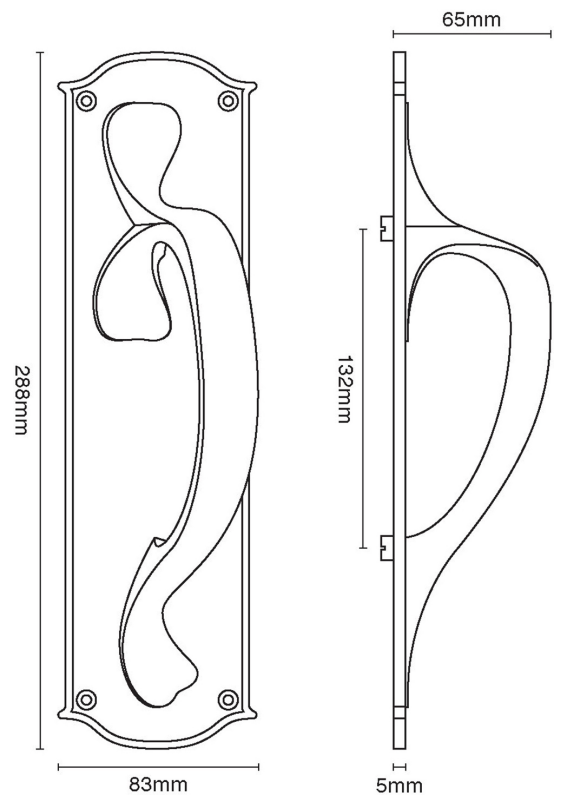

# CROFT

Product Code: 4130

Product Name: Pull Handle On Plate

Description: 288 x 80mm

Shown here in our Smoked Brass finish.

## Product Information

288 x 80mm

Available in all Croft finishes excluding DORB, IBMA, IBUL, MBK, ORB, RBMA, TB,