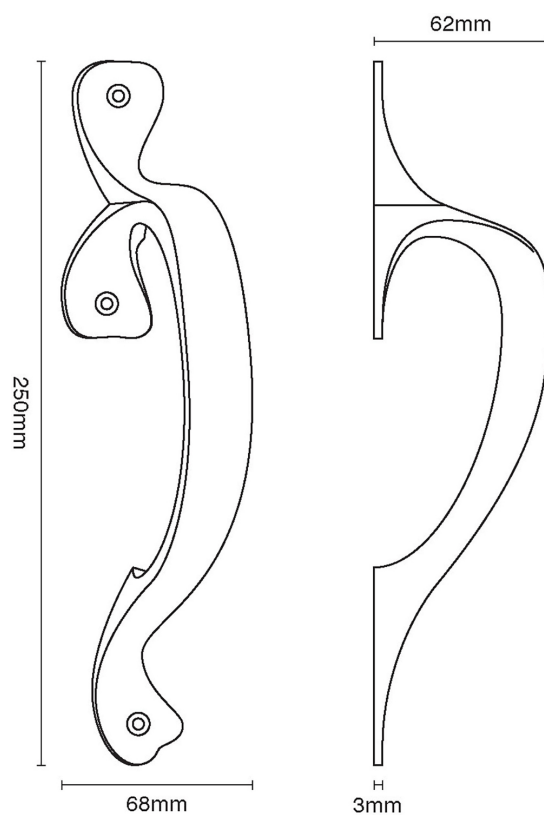

CROFT

Product Code: 4129

Product Name: Pull Handle

Description: 250mm

Shown here in our Antique Brass finish.

Product Information

250mm

Available in all Croft finishes excluding RBMA, TB,