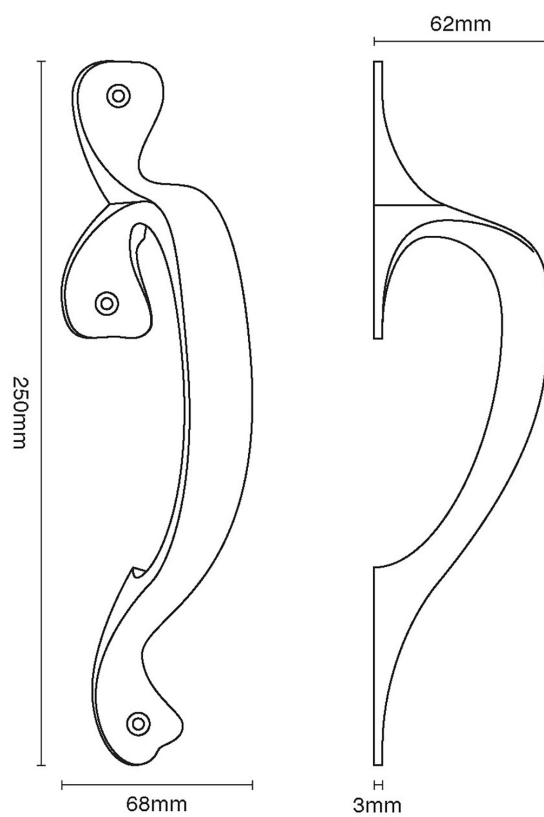

CROFT

Product Code: 4129

Product Name: Pull Handle

Description: 250mm

Shown here in our Real Bronze Metal Antique finish.

### Product Information

250mm

Available in all Croft finishes & patinas