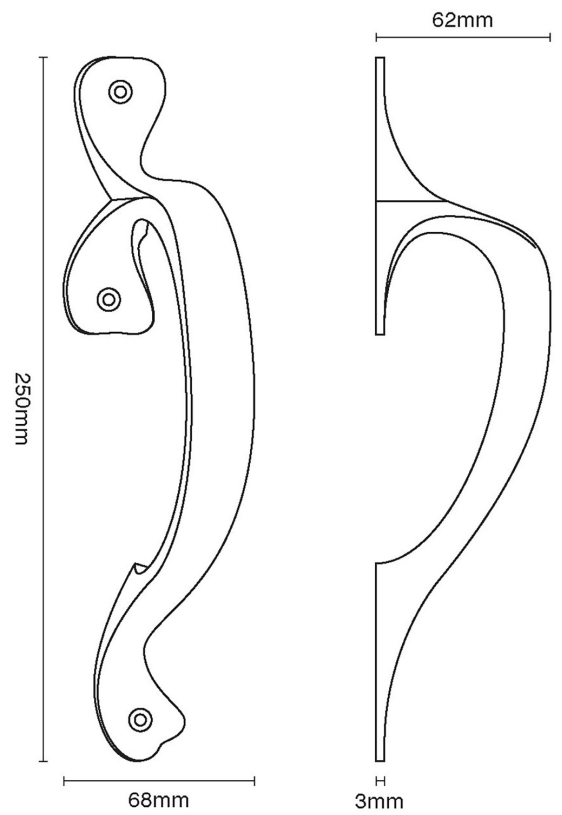

CROFT

Product Code: 4129

Product Name: Pull Handle

Description: 250mm

Shown here in our Antique Brass finish.

### Product Information

250mm

Available in all Croft finishes excluding DORB, IBMA, IBUL, MBK, ORB, RBMA, TB,