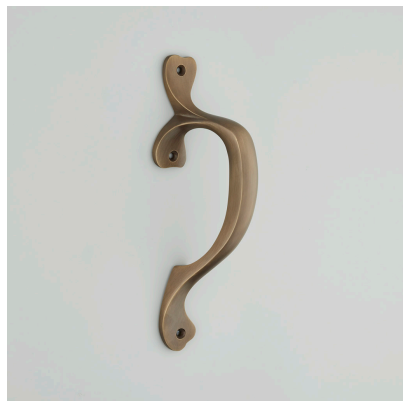

CROFT

Product Code: 4129

Product Name: Pull Handle

Description: 250mm

Shown here in our Antique Brass finish.

### Product Information

250mm

Available in all Croft finishes excluding RBMA, TB,