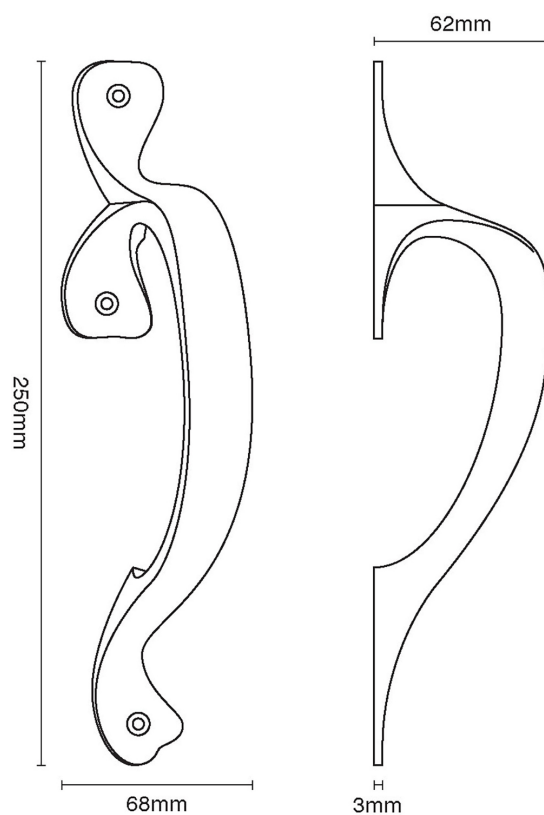

CROFT

Product Code: 4129

Product Name: Pull Handle

Description: 250mm

Shown here in our Antique Brass finish.

### Product Information

250mm

Available in all Croft finishes excluding RBMA, TB,