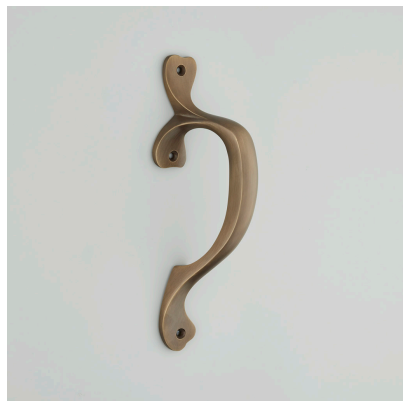

CROFT

Product Code: 4129

Product Name: Pull Handle

Description: 250mm

Shown here in our Antique Brass finish.

Product Information

250mm

Available in all Croft finishes excluding RBMA, TB,