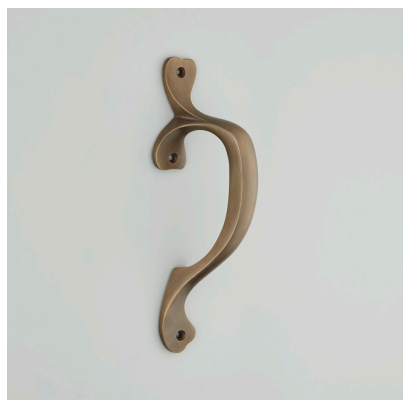

CROFT

Product Code: 4129

Product Name: Pull Handle

Description: 250mm

Shown here in our Antique Brass finish.

### Product Information

250mm

Available in all Croft finishes excluding RBMA, TB,