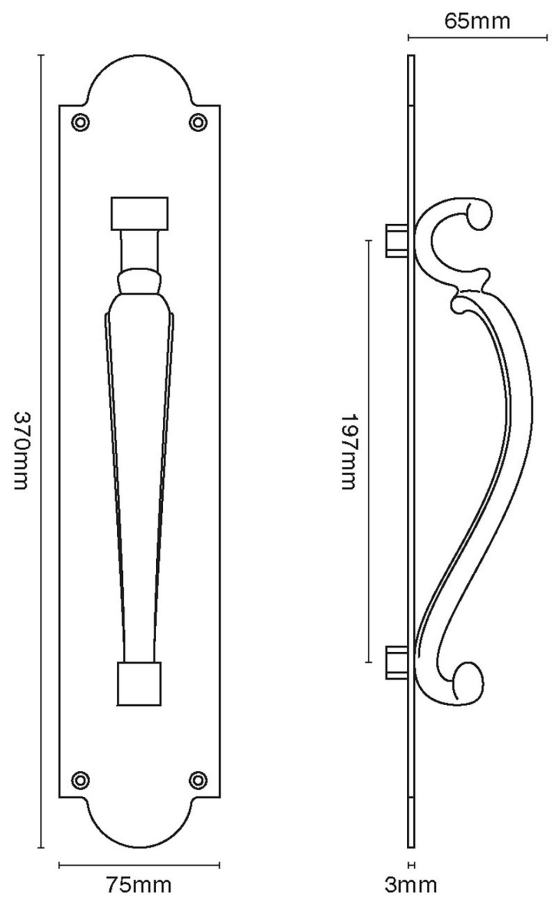

CROFT

Product Code: 4125

Product Name: Doctor's Pull Handle On Plate

Description: 370 x 75mm

Shown here in our Autumn Bronze finish.

Product Information

370 x 75mm

Available in all Croft finishes excluding DORB, IBMA, IBUL, MBK, ORB, RBMA, TB,