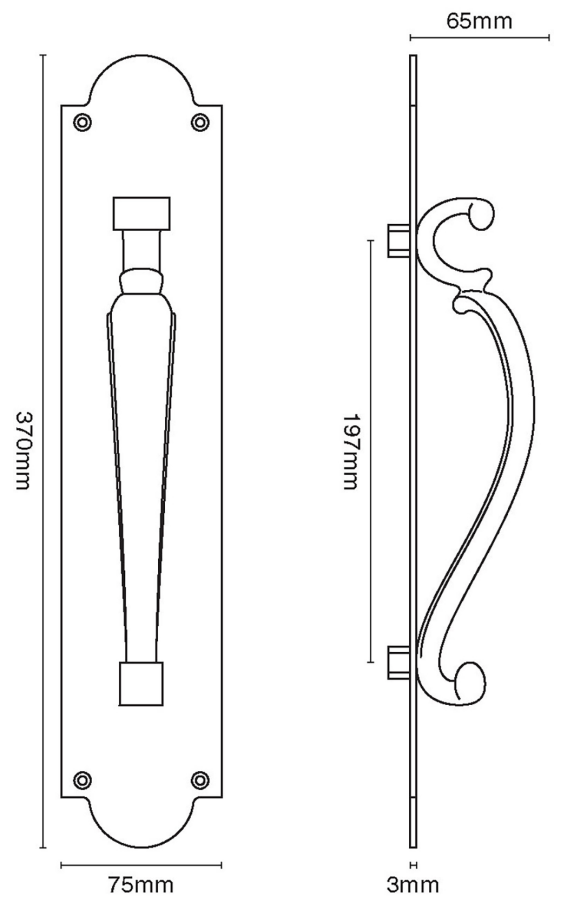

CROFT

Product Code: 4125

Product Name: Doctor's Pull Handle On Plate

Description: 370 x 75mm

Shown here in our Autumn Bronze finish.

Product Information

370 x 75mm

Available in all Croft finishes excluding RBMA, TB,