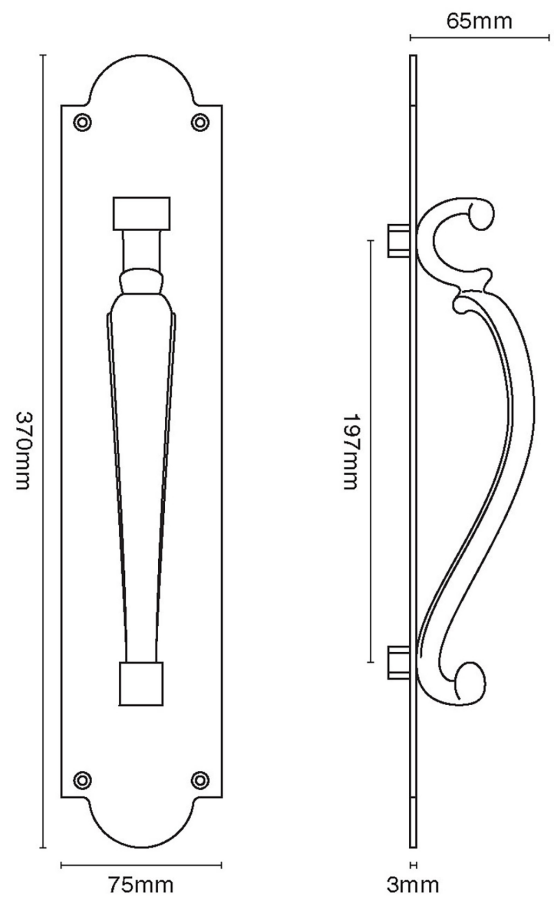

CROFT

Product Code: 4125

Product Name: Doctor's Pull Handle On Plate

Description: 370 x 25mm

Shown here in our Autumn Bronze finish.

Product Information

370 x 25mm

Available in all Croft finishes & patinas