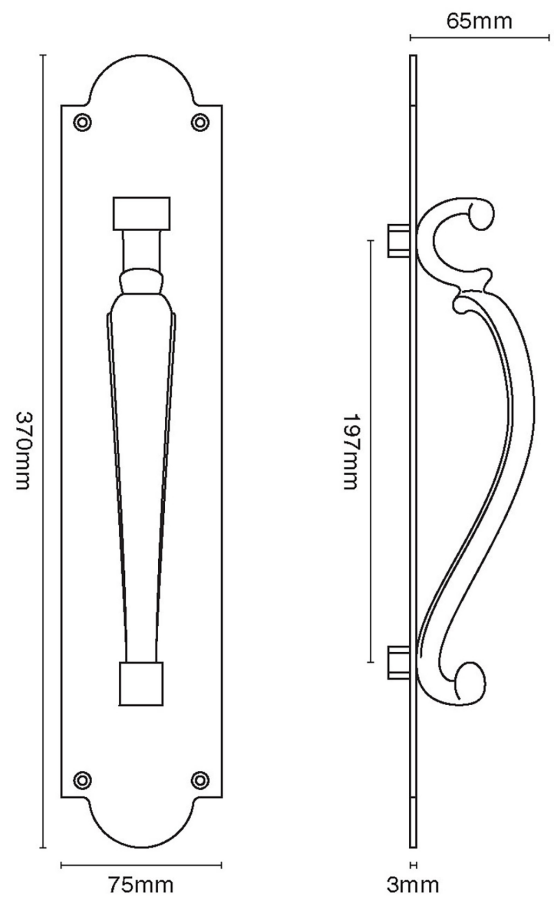

CROFT

Product Code: 4125

Product Name: Doctor's Pull Handle On Plate

Description: 370 x 75mm

Shown here in our Autumn Bronze finish.

Product Information

370 x 75mm

Available in all Croft finishes excluding RBMA, TB,