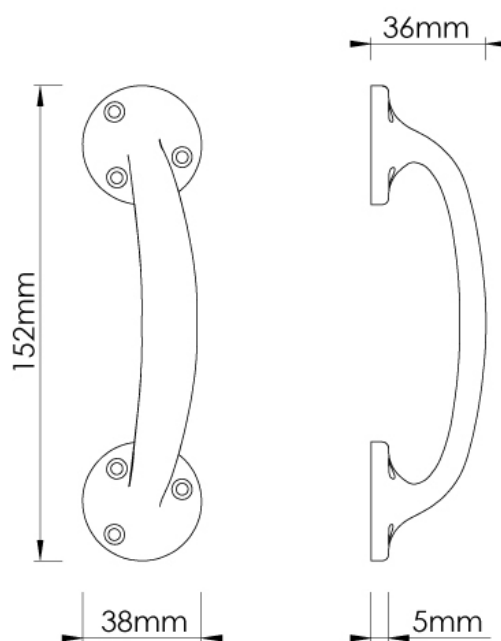

CROFT

Product Code: 1782

Product Name: Bow Handle

Description: 6"

Shown here in our Polished Nickel finish.

### Product Information

6"

Sizes

6"

Available in all Croft finishes excluding RBMA, TB,