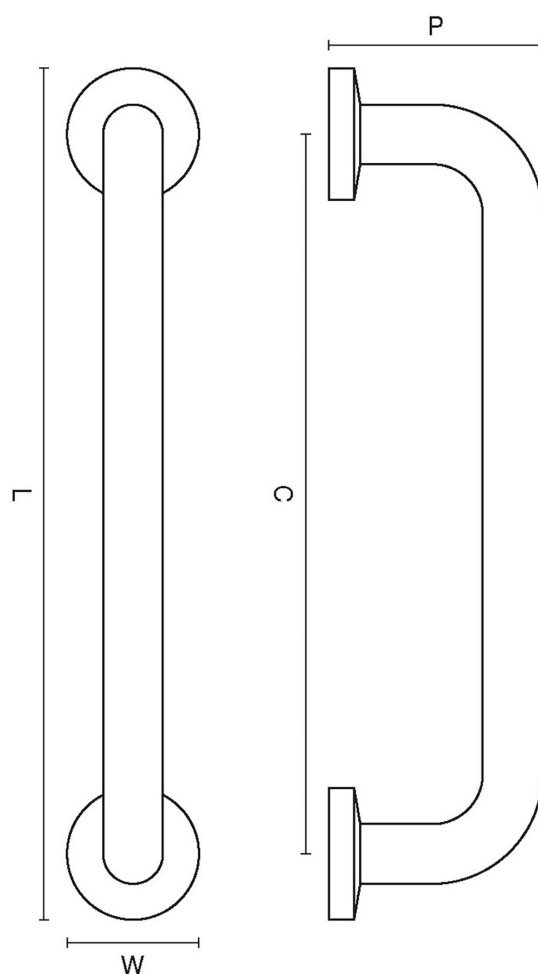

CROFT

Product Code: 1690

Product Name: Pull Handle On Covered Roses

Description: Available in the following sizes: 6 x 3/4", 9 x 3/4" and 12 x 3/4". Other sizes available as a special order.

Shown here in our Polished Nickel finish.

Product Information

Available in the following sizes: 6 x 3/4", 9 x 3/4" and 12 x 3/4". Other sizes available as a special order.

Sizes

6 x 3/4"

9 x 3/4"

12 x 3/4"

Available in all Croft finishes excluding RBMA, TB,