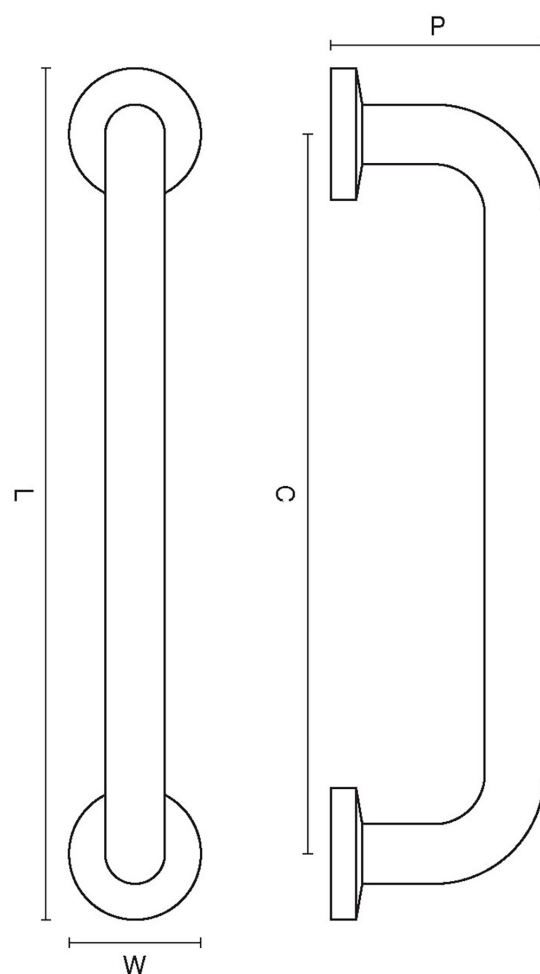

# CROFT

**Product Code:** 1690

**Product Name:** Pull Handle On Covered Roses

**Description:** Available in the following sizes: 6 x 3/4", 9 x 3/4" and 12 x 3/4". Other sizes available as a special order.

## Product Information

Available in the following sizes: 6 x 3/4", 9 x 3/4" and 12 x 3/4".  
Other sizes available as a special order.

### Sizes

6 x 3/4"

9 x 3/4"

12 x 3/4"

Available in all Croft finishes excluding PG, PGUL, RBMA, TB,