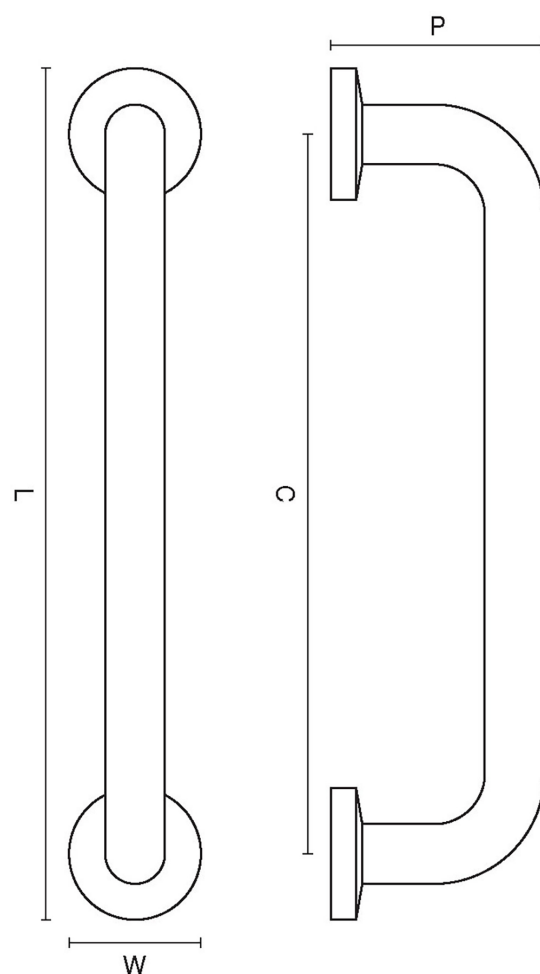

CROFT

Product Code: 1690

Product Name: Pull Handle On Covered Roses

Description: Available in the following sizes: 6 x 3/4", 9 x 3/4" and 12 x 3/4". Other sizes available as a special order.

Shown here in our Polished Nickel finish.

Product Information

Available in the following sizes: 6 x 3/4", 9 x 3/4" and 12 x 3/4".
Other sizes available as a special order.

Sizes

6 x 3/4"

9 x 3/4"

12 x 3/4"

Available in all Croft finishes excluding RBMA, TB,