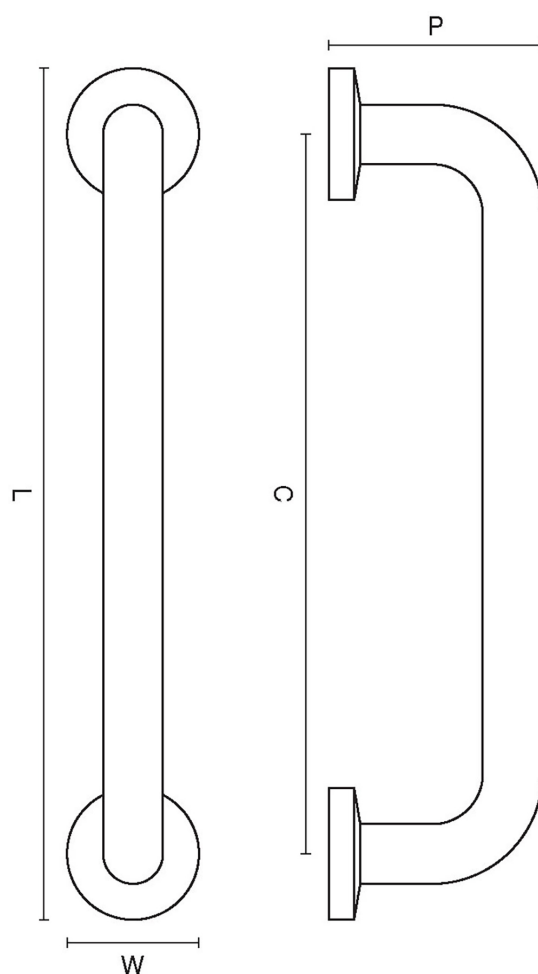

CROFT

Product Code: 1690

Product Name: Pull Handle On Covered Roses

Description: Available in the following sizes: 6 x 3/4", 9 x 3/4" and 12 x 3/4". Other sizes available as a special order.

Shown here in our Polished Nickel finish.

Product Information

Available in the following sizes: 6 x 3/4", 9 x 3/4" and 12 x 3/4".
Other sizes available as a special order.

Sizes

6 x 3/4"

9 x 3/4"

12 x 3/4"

Available in all Croft finishes excluding RBMA, TB,