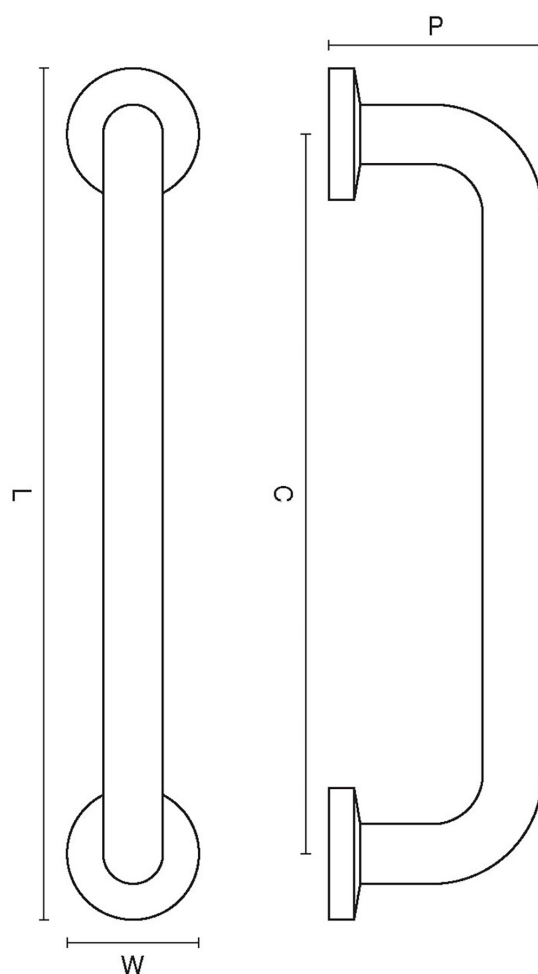

CROFT

Product Code: 1690

Product Name: Pull Handle On Covered Roses

Description: Available in the following sizes: 6 x 3/4", 9 x 3/4" and 12 x 3/4". Other sizes available as a special order.

Shown here in our Polished Nickel finish.

Product Information

Available in the following sizes: 6 x 3/4", 9 x 3/4" and 12 x 3/4".
Other sizes available as a special order.

Sizes

6 x 3/4"

9 x 3/4"

12 x 3/4"

Available in all Croft finishes excluding DORB, IBMA, IBUL, MBK, ORB, RBMA, TB,