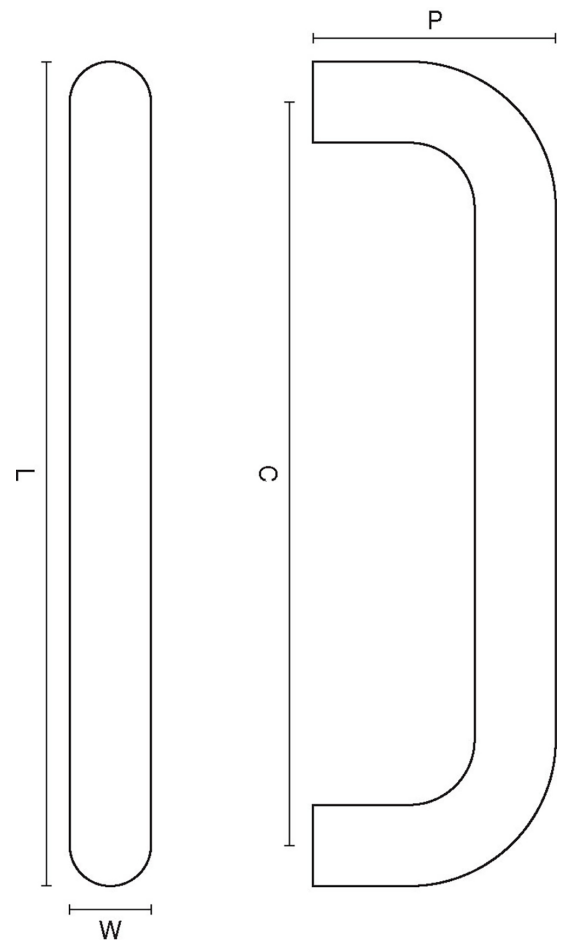

CROFT

Product Code: 1682

Product Name: Bolt Fix Pull Handle

Description: Available in the following sizes: 9 x 1", 12 x 1", 18" x 1" and 24 x 1". Other sizes available as a special order. Back to back and secret fix versions available on request.

Shown here in our Antique Nickel finish.

Product Information

Available in the following sizes: 9 x 1", 12 x 1", 18" x 1" and 24 x 1". Other sizes available as a special order. Back to back and secret fix versions available on request.

Sizes	L	W
9 x 1"	229	25
12 x 1"	305	25
18" x 1"	457	25
24 x 1"	610	25

Available in all Croft finishes excluding RBMA, TB,