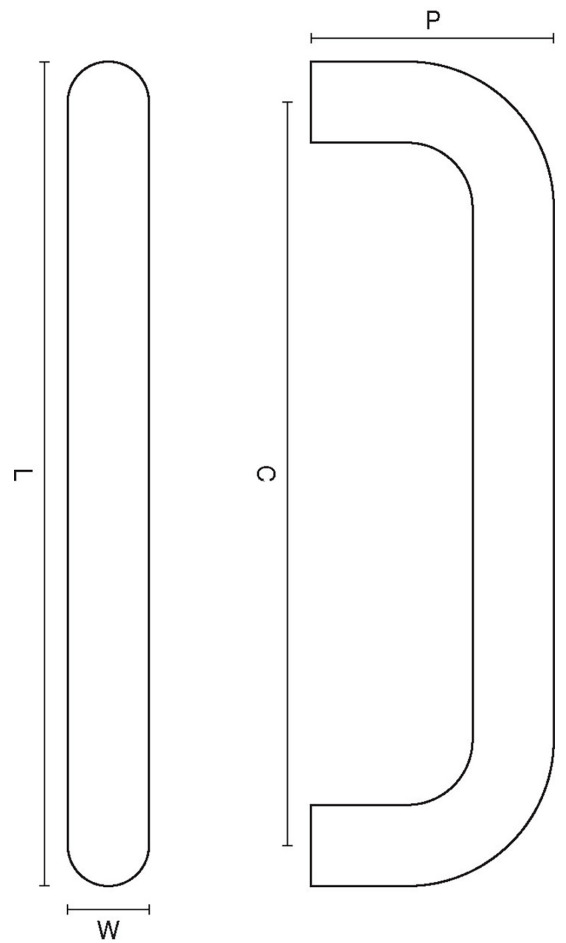

CROFT

Product Code: 1682

Product Name: Bolt Fix Pull Handle

Description: Available in the following sizes: 9 x 1", 12 x 1", 18" x 1" and 24 x 1". Other sizes available as a special order. Back to back and secret fix versions available on request.

Shown here in our Antique Nickel finish.

Product Information

Available in the following sizes: 9 x 1", 12 x 1", 18" x 1" and 24 x 1". Other sizes available as a special order. Back to back and secret fix versions available on request.

Sizes	L	W
9 x 1"	229	25
12 x 1"	305	25
18" x 1"	457	25
24 x 1"	610	25

Available in all Croft finishes excluding RBMA, TB,