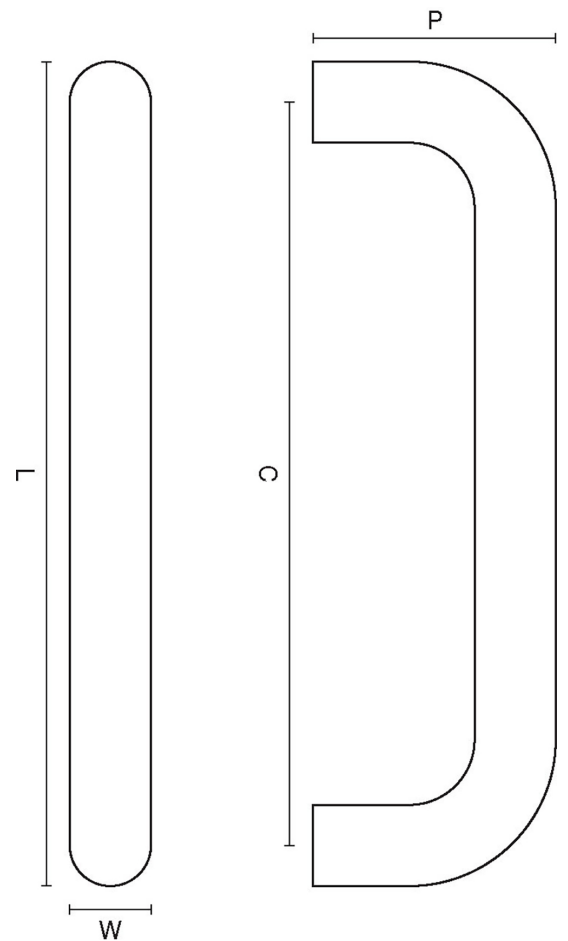

CROFT

Product Code: 1682

Product Name: Bolt Fix Pull Handle

Description: Available in the following sizes: 9 x 1", 12 x 1", 18" x 1" and 24 x 1". Other sizes available as a special order. Back to back and secret fix versions available on request.

Shown here in our Antique Nickel finish.

Product Information

Available in the following sizes: 9 x 1", 12 x 1", 18" x 1" and 24 x 1". Other sizes available as a special order. Back to back and secret fix versions available on request.

Sizes	L	W
9 x 1"	229	25
12 x 1"	305	25
18" x 1"	457	25
24 x 1"	610	25

Available in all Croft finishes excluding DORB, IBMA, IBUL, MBK, ORB, RBMA, TB,