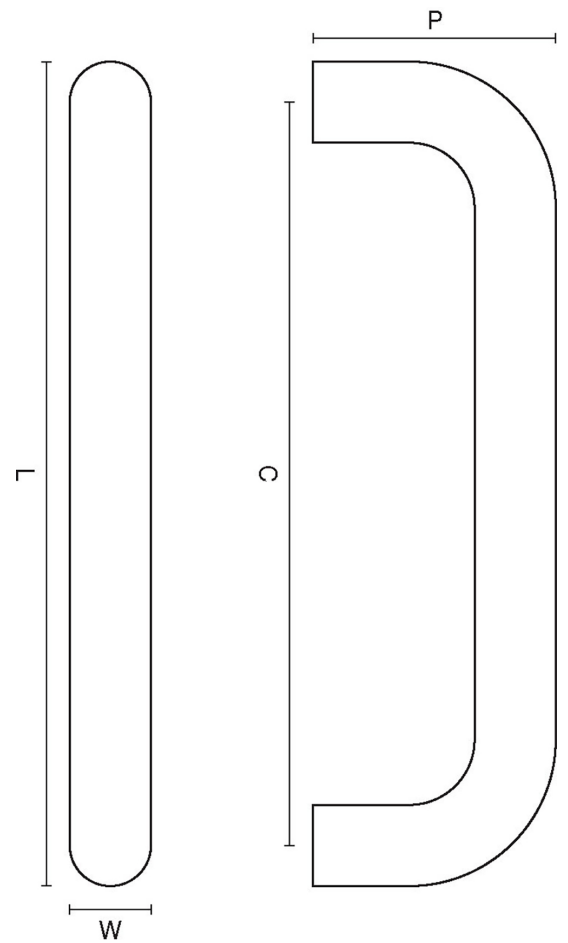

CROFT

Product Code: 1682

Product Name: Bolt Fix Pull Handle

Description: Available in the following sizes: 9 x 1", 12 x 1", 18" x 1" and 24 x 1". Other sizes available as a special order. Back to back and secret fix versions available on request.

Shown here in our Antique Nickel finish.

Product Information

Available in the following sizes: 9 x 1", 12 x 1", 18" x 1" and 24 x 1". Other sizes available as a special order. Back to back and secret fix versions available on request.

Sizes	L	W
9 x 1"	229	25
12 x 1"	305	25
18" x 1"	457	25
24 x 1"	610	25

Available in all Croft finishes excluding RBMA, TB,