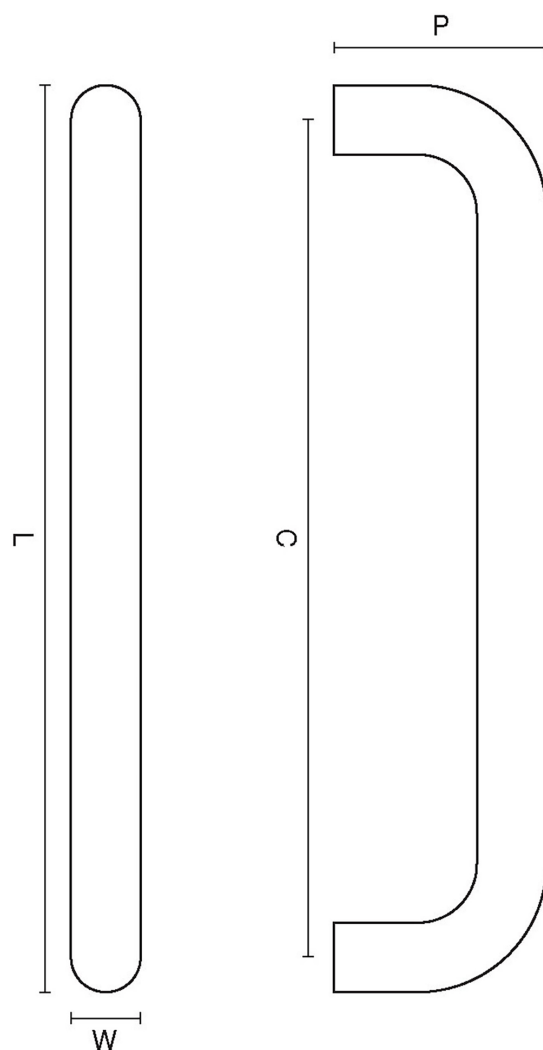

# CROFT

**Product Code:** 1681

**Product Name:** Bolt Fix Pull Handle

**Description:** Available in the following sizes: 6 x 3/4", 9 x 3/4" and 12 x 3/4". Other sizes available as a special order. Back to back and secret fix versions available on request.

## Product Information

Available in the following sizes: 6 x 3/4", 9 x 3/4" and 12 x 3/4". Other sizes available as a special order. Back to back and secret fix versions available on request.

Sizes	L	W	P	C
6 x 3/4"	168	19	58	150
9 x 3/4"	243	19	62	225
12 x 3/4"	318	19	62	300