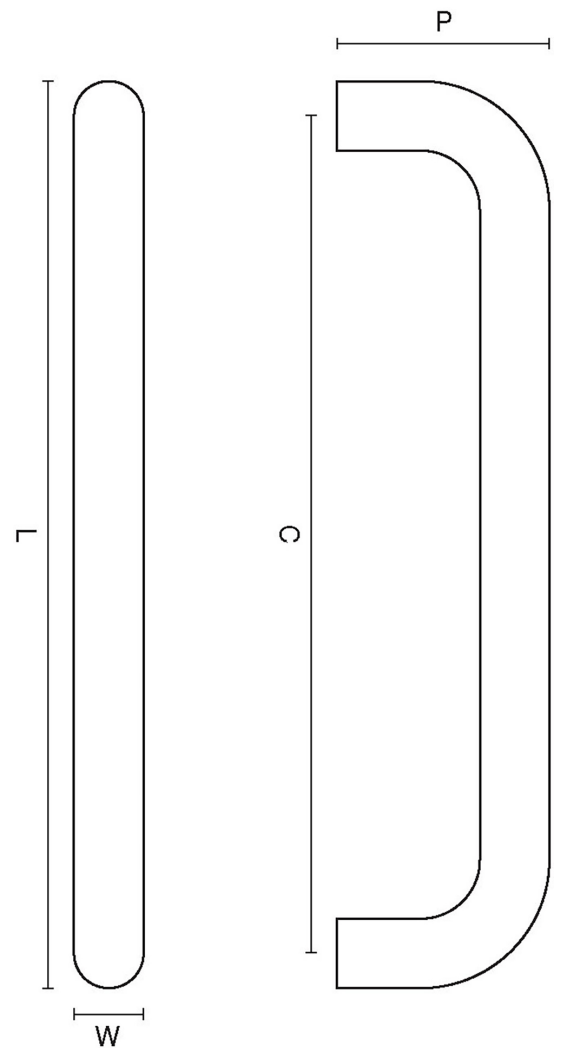

CROFT

Product Code: 1681

Product Name: Bolt Fix Pull Handle

Description: Available in the following sizes: 6 x 3/4", 9 x 3/4" and 12 x 3/4". Other sizes available as a special order. Back to back and secret fix versions available on request.

Shown here in our Pearl Nickel finish.

Product Information

Available in the following sizes: 6 x 3/4", 9 x 3/4" and 12 x 3/4". Other sizes available as a special order. Back to back and secret fix versions available on request.

Sizes	L	W	P	C
6 x 3/4"	168	19	58	150
9 x 3/4"	243	19	62	225
12 x 3/4"	318	19	62	300