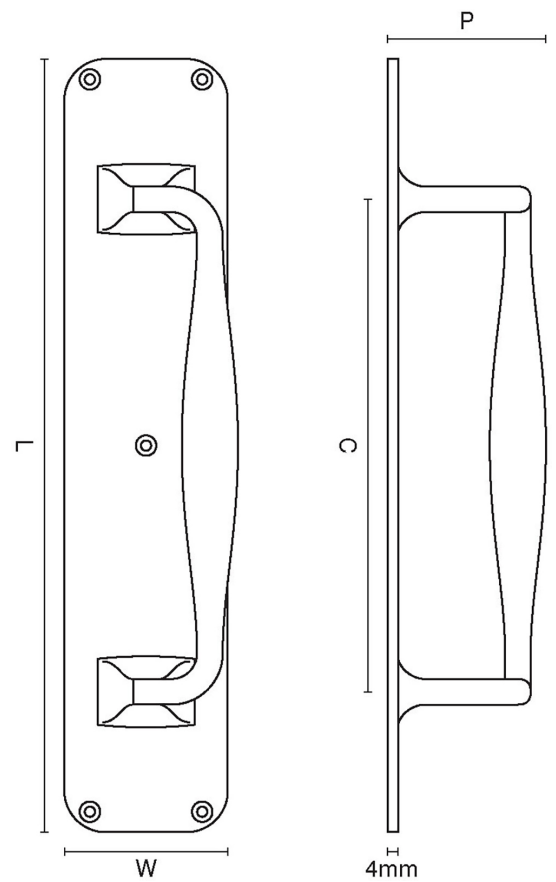

# CROFT

**Product Code:** 1654

**Product Name:** Cast In One Pull Handle On Plate

**Description:** Our Cast In One Pull Handle is available in 2 sizes, 12" and 14".

Shown here in our Polished Brass Unlacquered finish.

## Product Information

Our Cast In One Pull Handle is available in 2 sizes, 12" and 14".

W

P

C

58

62

187