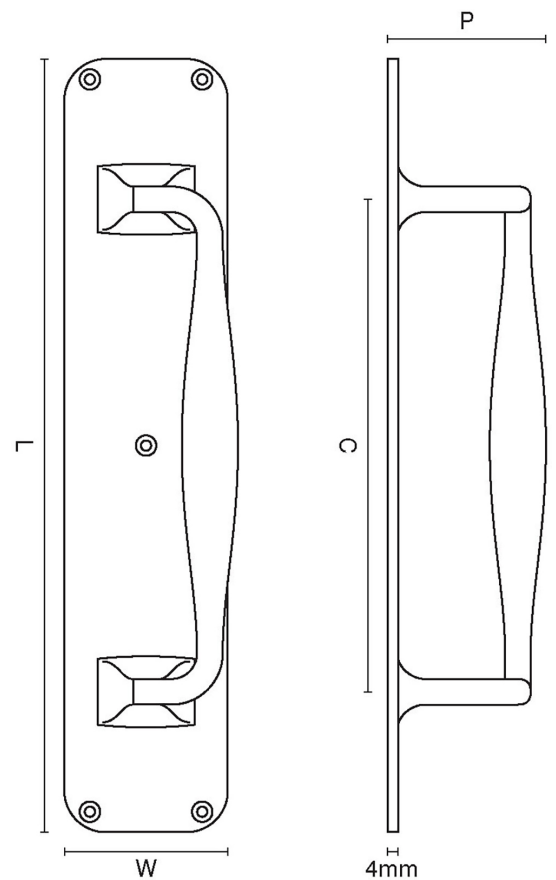

CROFT

Product Code: 1654

Product Name: Cast In One Pull Handle On Plate

Description: Our Cast In One Pull Handle is available in 2 sizes, 12" and 14".

Shown here in our Polished Brass Unlacquered finish.

Product Information

Our Cast In One Pull Handle is available in 2 sizes, 12" and 14".

W

P

C

58

62

187

Available in all Croft finishes excluding RBMA, TB,