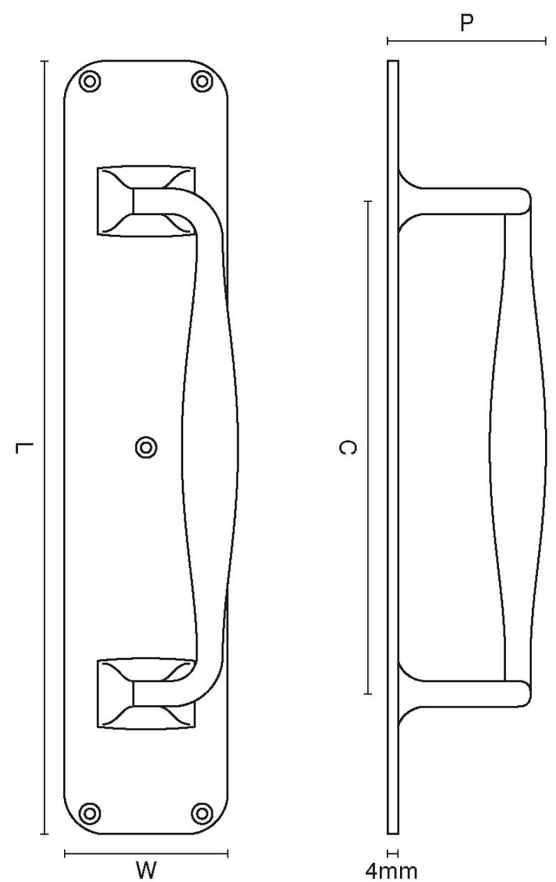

CROFT

Product Code: 1654

Product Name: Cast In One Pull Handle On Plate

Description: Our Cast In One Pull Handle is available in 2 sizes, 12" and 14".

Shown here in our Polished Brass Unlacquered finish.

Product Information

Our Cast In One Pull Handle is available in 2 sizes, 12" and 14".

W	P	C
58	62	187

Available in all Croft finishes excluding RBMA, TB,