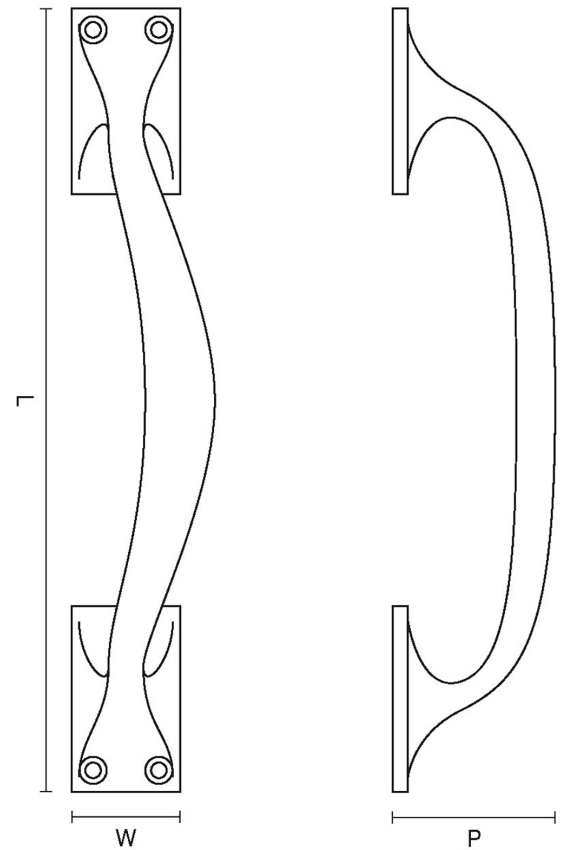

CROFT

Product Code: 1653

Product Name: Pull Handle

Description: 8", 10" and 12" sizes available.

Shown here in our Pearl Nickel finish.

Product Information

8", 10" and 12" sizes available.

Sizes	L	W	P
8"	205	30	42
10"	255	32	54
12"	300	32	54