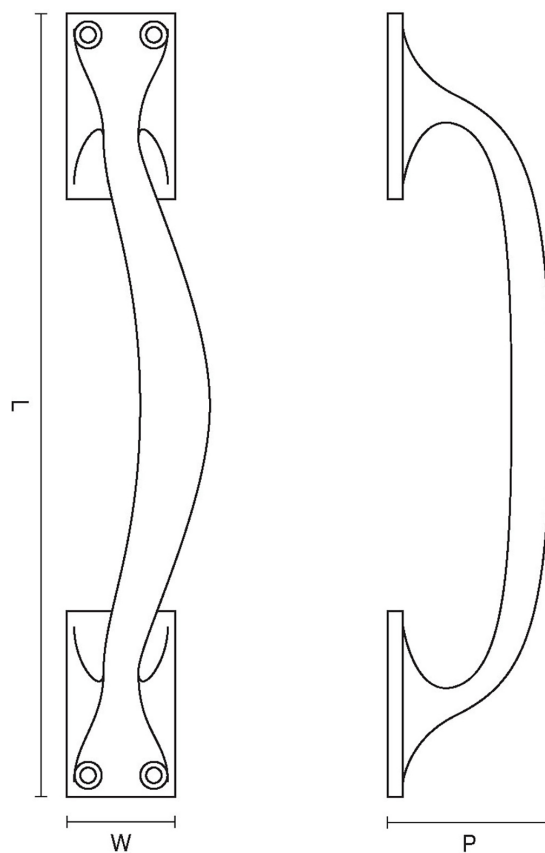

CROFT

Product Code: 1653

Product Name: Pull Handle

Description: 8", 10" and 12" sizes available.

Shown here in our Pearl Nickel finish.

Product Information

8", 10" and 12" sizes available.

Sizes	L	W	P
8"	205	30	42
10"	255	32	54
12"	300	32	54