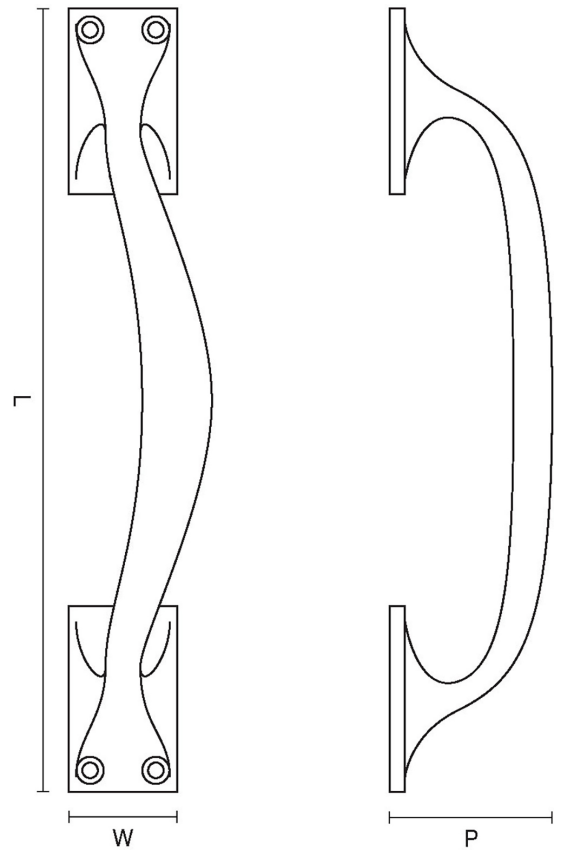

CROFT

Product Code: 1653

Product Name: Pull Handle

Description: 8", 10" and 12" sizes available.

Shown here in our Pearl Nickel finish.

### Product Information

8", 10" and 12" sizes available.

Sizes	L	W	P
8"	205	30	42
10"	255	32	54
12"	300	32	54

Available in all Croft finishes excluding DORB, IBMA, IBUL, MBK, ORB,