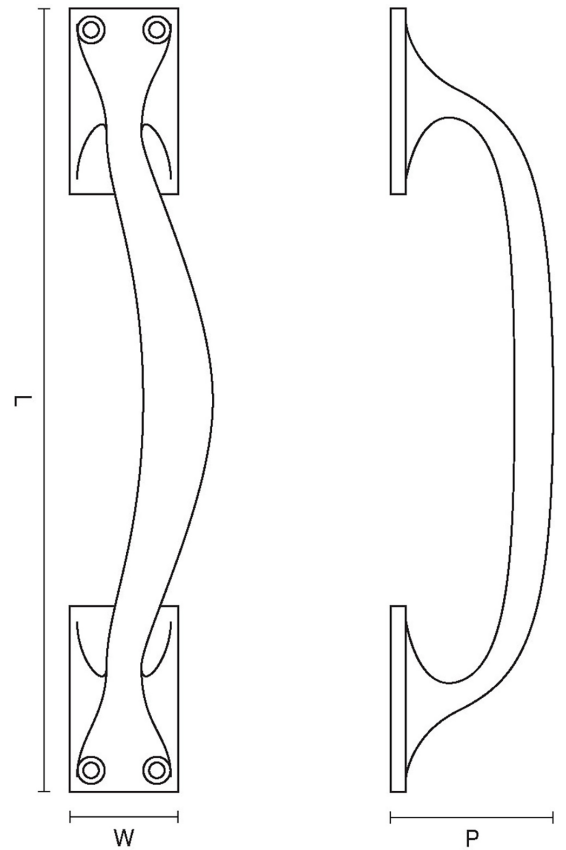

CROFT

Product Code: 1653

Product Name: Pull Handle

Description: 8", 10" and 12" sizes available.

Shown here in our Pearl Nickel finish.

Product Information

8", 10" and 12" sizes available.

Sizes	L	W	P
8"	205	30	42
10"	255	32	54
12"	300	32	54