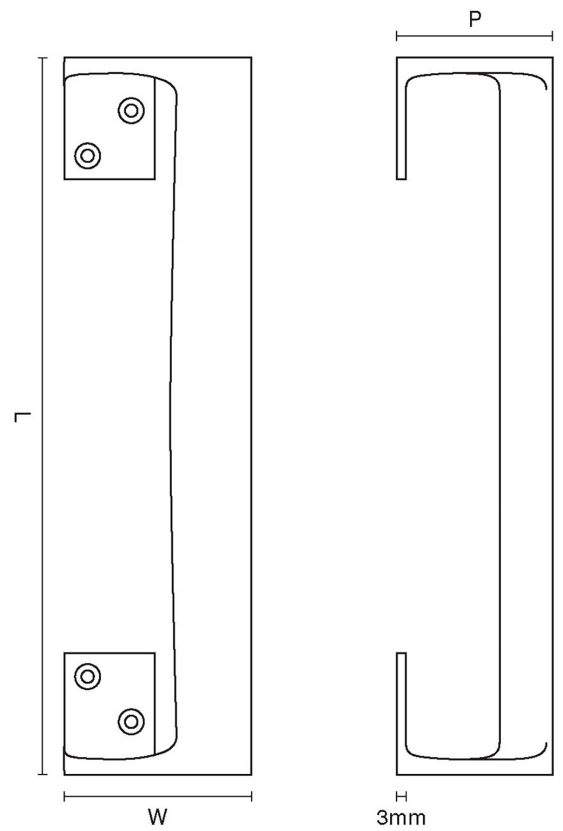

CROFT

Product Code: 1652

Product Name: Pull Handle

Description: Available in 9" and 12" versions.

Shown here in our Antique Nickel finish.

Product Information

Available in 9" and 12" versions.

Sizes	L	W	P
9"	228	57	53
12"	305	62	53