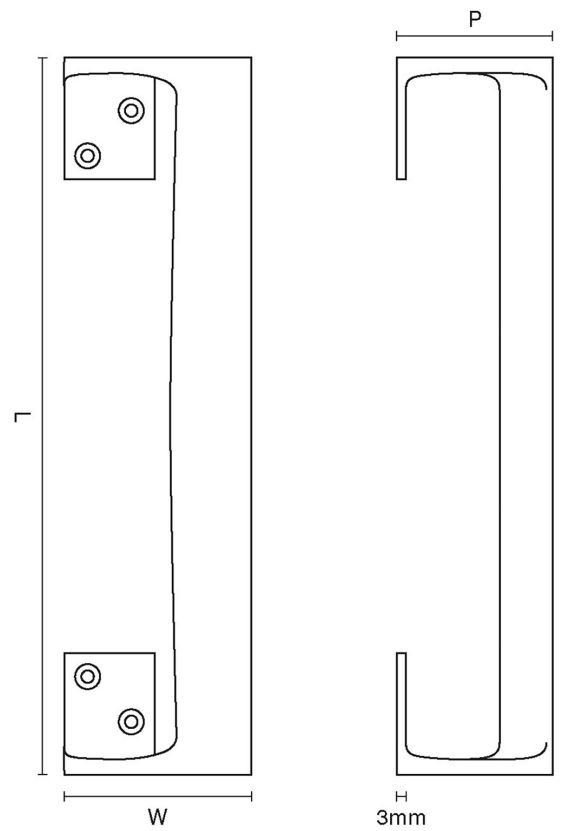

CROFT

Product Code: 1652

Product Name: Pull Handle

Description: Available in 9" and 12" versions.

Shown here in our Antique Nickel finish.

Product Information

Available in 9" and 12" versions.

Sizes	L	W	P
9"	228	57	53
12"	305	62	53