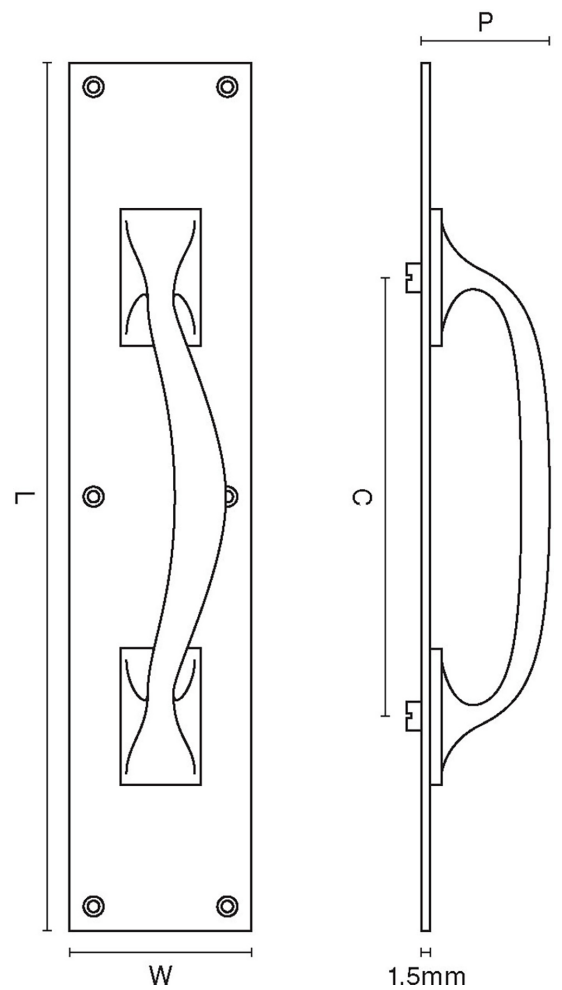

CROFT

Product Code: 1651

Product Name: Pull Handle On Plate

Description: 8" and 10" backplate sizes available.

Shown here in our Satin Brass finish.

Product Information

8" and 10" backplate sizes available.

Sizes	L	W	P	C
8"	305	64	44	153
10"	355	76	54	192

Available in all Croft finishes & patinas