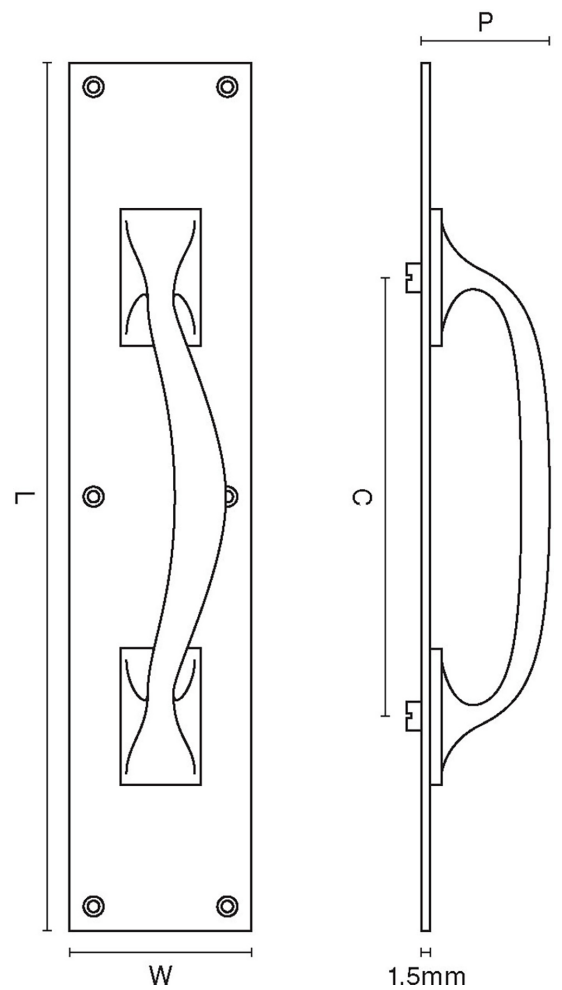

CROFT

Product Code: 1651

Product Name: Pull Handle On Plate

Description: 8" and 10" backplate sizes available.

Shown here in our Satin Brass finish.

Product Information

8" and 10" backplate sizes available.

Sizes	L	W	P	C
8"	305	64	44	153
10"	355	76	54	192

Available in all Croft finishes