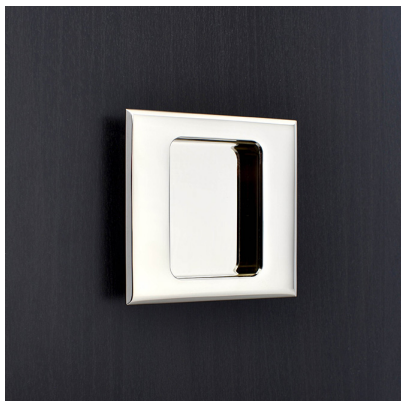

CROFT

Product Code: 2530SQ

Product Name: Square Pillow Pull

Description: Part of our full range of sliding door furniture, our 2530 Pillow design, is also available in both Rectangular and Round Pull options.

All our Square Pulls are offered in a choice of:

Five designs

Three sizes

Four depth and three recess options

Four functions with a choice of fixing methods, and available in over 20 beautiful finishes.

Shown here in our Polished Nickel finish.

Product Information

Available with the following functions: Bathroom Turn and Release (denote B), Coin Release (denote C), Standard Keyhole (denote K), and Euro Profile (denote E). Please see technical specification sheet for available sizes and dimensions along with lip, depth and fixing options to suit your project. Download our handy