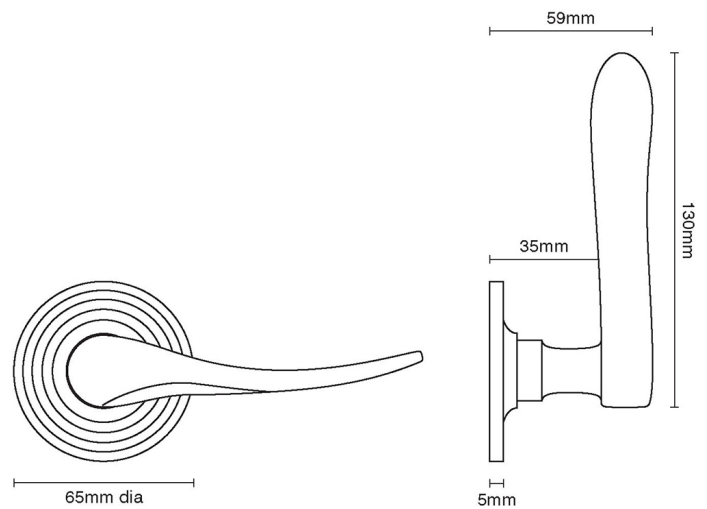

CROFT

Product Code: 2061COV65C

Product Name: Cambridge Door Handle on Reeded Covered Rose

Description: The cambridge lever, also available with a plain or raised edge design rose.

Shown here in our Antique Nickel finish.

Product Information

- 65mm diameter rose
- Inner rose is fixed with woodscrews supplied, also available with 38mm bolt centres on request.
- Unsprung as standard, available sprung for additional charge.