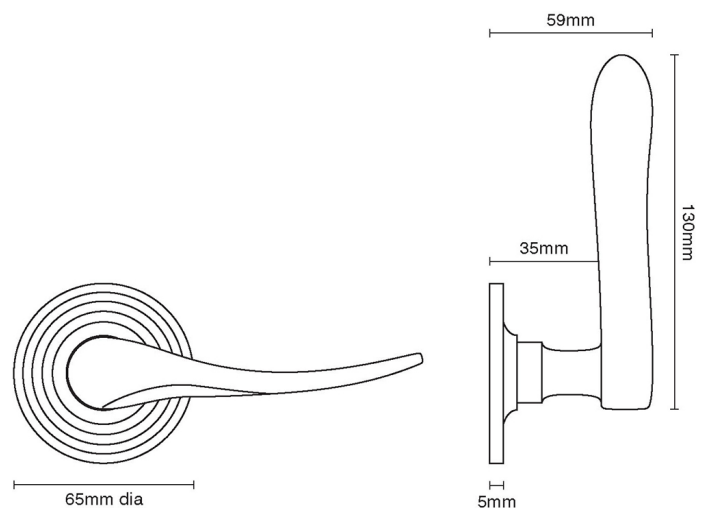

# CROFT

**Product Code:** 2061COV65C

**Product Name:** Cambridge Door Handle on Reeded Covered Rose

**Description:** The cambridge lever, also available with a plain or raised edge design rose.

Shown here in our Antique Nickel finish.

## Product Information

- 65mm diameter rose
- Inner rose is fixed with woodscrews supplied, also available with 38mm bolt centres on request.
- Unsprung as standard, available sprung for additional charge.