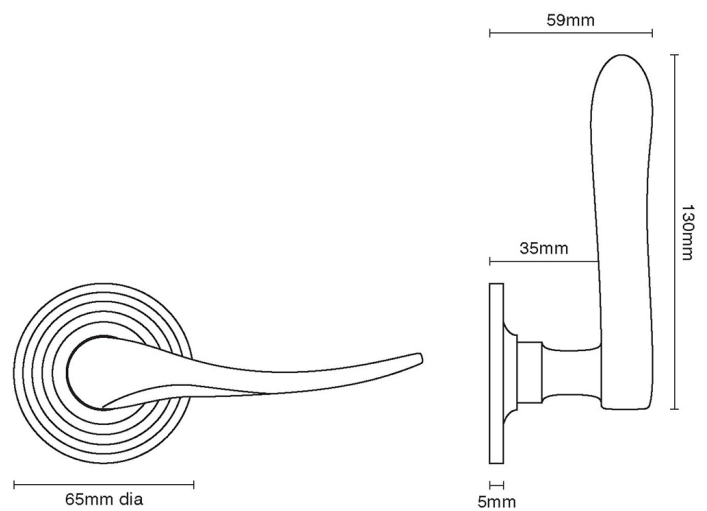

CROFT

Product Code: 2061COV65C

Product Name: Cambridge Door Handle on Reeded Covered Rose

Description: The cambridge lever, also available with a plain or raised edge design rose.

Shown here in our Antique Nickel finish.

Product Information

- 65mm diameter rose
- Inner rose is fixed with woodscrews supplied, also available with 38mm bolt centres on request.
- Unsprung as standard, available sprung for additional charge.