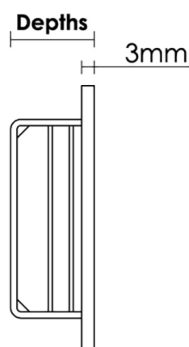

CROFT

Product Code: 2500SQ

Product Name: Square Plain Pull

Description: Part of our full range of sliding door furniture, our effortlessly smooth and luxurious 2500 Plain design, is also available in both Rectangular and Round Pull options.

All our Square Pulls are offered in a choice of:

Five designs

Three sizes

Four depth and three recess options

Four functions with a choice of fixing methods, and available in over 20 beautiful finishes.

Shown here in our Polished Nickel finish.

Product Information

Available with the following functions: Bathroom Turn and Release (denote B), Coin Release (denote C), Standard Keyhole (denote K), and Euro Profile (denote E). Please see technical specification sheet for available sizes and dimensions along with lip, depth and fixing options to suit your project. Download our handy