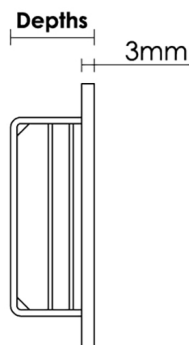

CROFT

Product Code: 2500SQ

Product Name: Square Plain Pull

Description: Part of our full range of sliding door furniture, our effortlessly smooth and luxurious 2500 Plain design, is also available in both Rectangular and Round Pull options.

All our Square Pulls are offered in a choice of:

Five designs

Three sizes

Four depth and three recess options

Four functions with a choice of fixing methods, and available in over 20 beautiful finishes.

Shown here in our Polished Nickel finish.

Product Information

Available with the following functions: Bathroom Turn and Release (denote B), Coin Release (denote C), Standard Keyhole (denote K), and Euro Profile (denote E). Please see technical specification sheet for available sizes and dimensions along with lip, depth and fixing options to suit your project. Download our handy