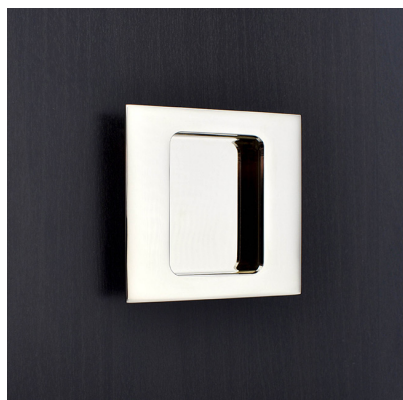

CROFT

Product Code: 2500SQ

Product Name: Square Plain Pull

Description: Part of our full range of sliding door furniture, our effortlessly smooth and luxurious 2500 Plain design, is also available in both Rectangular and Round Pull options.

All our Square Pulls are offered in a choice of:

Five designs

Three sizes

Four depth and three recess options

Four functions with a choice of fixing methods, and available in over 20 beautiful finishes.

Shown here in our Polished Nickel finish.

Product Information

Available with the following functions: Bathroom Turn and Release (denote B), Coin Release (denote C), Standard Keyhole (denote K), and Euro Profile (denote E). Please see technical specification sheet for available sizes and dimensions along with lip, depth and fixing options to suit your project. Download our handy