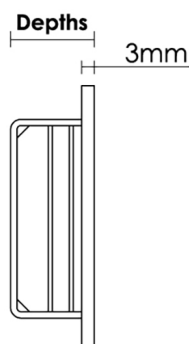

CROFT

Product Code: 2500SQ

Product Name: Square Plain Pull

Description: Part of our full range of sliding door furniture, our effortlessly smooth and luxurious 2500 Plain design, is also available in both Rectangular and Round Pull options.

All our Square Pulls are offered in a choice of:

Five designs

Three sizes

Four depth and three recess options

Four functions with a choice of fixing methods, and available in over 20 beautiful finishes.

Shown here in our Polished Nickel finish.

Product Information

Available with the following functions: Bathroom Turn and Release (denote B), Coin Release (denote C), Standard Keyhole (denote K), and Euro Profile (denote E). Please see technical specification sheet for available sizes and dimensions along with lip, depth and fixing options to suit your project. Download our handy