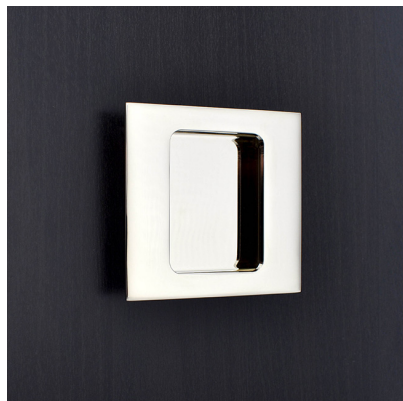

CROFT

Product Code: 2500SQ

Product Name: Square Plain Pull

Description: Part of our full range of sliding door furniture, our effortlessly smooth and luxurious 2500 Plain design, is also available in both Rectangular and Round Pull options.

All our Square Pulls are offered in a choice of:

Five designs

Three sizes

Four depth and three recess options

Four functions with a choice of fixing methods, and available in over 20 beautiful finishes.

Shown here in our Polished Nickel finish.

Product Information

Available with the following functions: Bathroom Turn and Release (denote B), Coin Release (denote C), Standard Keyhole (denote K), and Euro Profile (denote E). Please see technical specification sheet for available sizes and dimensions along with lip, depth and fixing options to suit your project. Download our handy