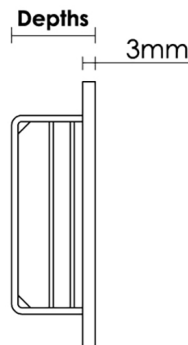

CROFT

Product Code: 2500SQ

Product Name: Square Plain Pull

Description: Part of our full range of sliding door furniture, our effortlessly smooth and luxurious 2500 Plain design, is also available in both Rectangular and Round Pull options.

All our Square Pulls are offered in a choice of:

Five designs

Three sizes

Four depth and three recess options

Four functions with a choice of fixing methods, and available in over 20 beautiful finishes.

Shown here in our Polished Nickel finish.

Product Information

Available with the following functions: Bathroom Turn and Release (denote B), Coin Release (denote C), Standard Keyhole (denote K), and Euro Profile (denote E). Please see technical specification sheet for available sizes and dimensions along with lip, depth and fixing options to suit your project. Download our handy