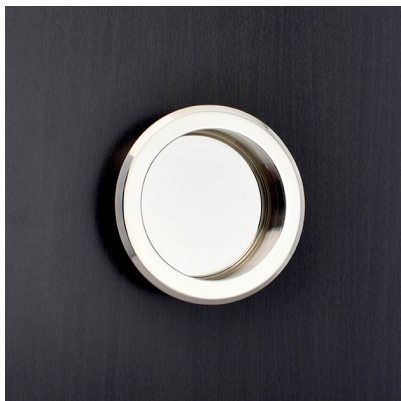

# CROFT

**Product Code:** 2530RD

**Product Name:** Round Pillow Pull

**Description:** Part of our full range of sliding door furniture, our attractive 2510 Round Pillow design, is also available in both our Rectangular and Square Pull options.

Part of our full range of sliding door furniture, our attractive 2510 Reeded design, is also available in both our Rectangular and Square Pull options.

All our Round Pulls are offered in a choice of:

Four designs

Three sizes and three depth options

Four functions

Choice of fixing methods to suit and available in over 20 beautiful finishes.

Shown here in our Polished Nickel finish.

## Product Information

Available with the following functions: Bathroom Turn and Release (denote B), Coin Release (denote C), Standard Keyhole (denote K), and Euro Profile (denote E). Please see technical specification sheet for available sizes, dimensions, depths and fixing options to suit your project. Download our handy