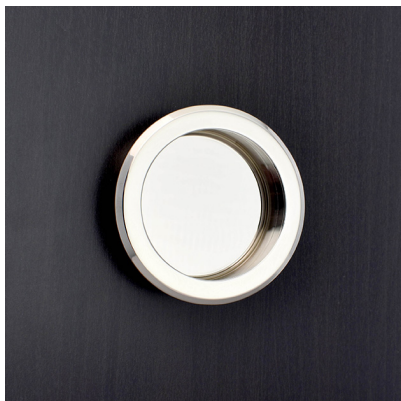

CROFT

Product Code: 2530RD

Product Name: Round Pillow Pull

Description: Part of our full range of sliding door furniture, our attractive 2510 Round Pillow design, is also available in both our Rectangular and Square Pull options.

Part of our full range of sliding door furniture, our attractive 2510 Reeded design, is also available in both our Rectangular and Square Pull options.

All our Round Pulls are offered in a choice of:

Four designs

Three sizes and three depth options

Four functions

Choice of fixing methods to suit and available in over 20 beautiful finishes.

Shown here in our Polished Nickel finish.

Product Information

Available with the following functions: Bathroom Turn and Release (denote B), Coin Release (denote C), Standard Keyhole (denote K), and Euro Profile (denote E). Please see technical specification sheet for available sizes, dimensions, depths and fixing options to suit your project. Download our handy