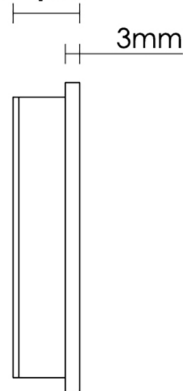

CROFT

Product Code: 2500RD

Product Name: Round Plain Pull

Description: Part of our full range of sliding door furniture, our effortlessly smooth and luxurious 2500 Plain design, is also available in both our Rectangular and Square Pull options.

Part of our full range of sliding door furniture, our attractive 2510 Reeded design, is also available in both our Rectangular and Square Pull options.

All our Round Pulls are offered in a choice of:

Four designs

Three sizes and three depth options

Four functions

Choice of fixing methods to suit and available in over 20 beautiful finishes.

Shown here in our Polished Nickel finish.

Product Information

Available with the following functions: Bathroom Turn and Release (denote B), Coin Release (denote C), Standard Keyhole (denote K), and Euro Profile (denote E). Please see technical specification sheet for available sizes, dimensions, depths and fixing options to suit your project. Download our handy

Depths

Width

Available in all Croft finishes excluding RBMA, TB,