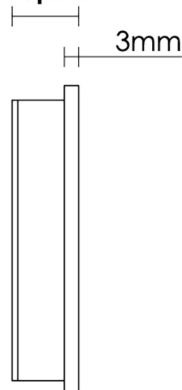

CROFT

Product Code: 2500RD

Product Name: Round Plain Pull

Description: Part of our full range of sliding door furniture, our effortlessly smooth and luxurious 2500 Plain design, is also available in both our Rectangular and Square Pull options.

Part of our full range of sliding door furniture, our attractive 2510 Reeded design, is also available in both our Rectangular and Square Pull options.

All our Round Pulls are offered in a choice of:

Four designs

Three sizes and three depth options

Four functions

Choice of fixing methods to suit and available in over 20 beautiful finishes.

Shown here in our Polished Nickel finish.

Product Information

Available with the following functions: Bathroom Turn and Release (denote B), Coin Release (denote C), Standard Keyhole (denote K), and Euro Profile (denote E). Please see technical specification sheet for available sizes, dimensions, depths and fixing options to suit your project. Download our handy

Depths

Width

Available in all Croft finishes excluding DORB, IBMA, IBUL, MBK, ORB, RBMA, TB,