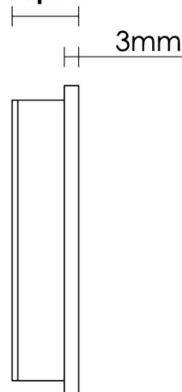

CROFT

Product Code: 2500RD

Product Name: Round Plain Pull

Description: Part of our full range of sliding door furniture, our effortlessly smooth and luxurious 2500 Plain design, is also available in both our Rectangular and Square Pull options.

Three sizes and three depth options

Four functions

Choice of fixing methods to suit and available in over 20 beautiful finishes.

Shown here in our Polished Nickel finish.

Product Information

Available with the following functions: Bathroom Turn and Release (denote B), Coin Release (denote C), Standard Keyhole (denote K), and Euro Profile (denote E). Please see technical specification sheet for available sizes, dimensions, depths and fixing options to suit your project. Download our handy

Depths

Width

Available in all Croft finishes excluding RBMA, TB,