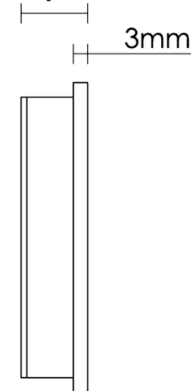

CROFT

Product Code: 2500RD

Product Name: Round Plain Pull

Description: Part of our full range of sliding door furniture, our effortlessly smooth and luxurious 2500 Plain design, is also available in both our Rectangular and Square Pull options.

Part of our full range of sliding door furniture, our attractive 2510 Reeded design, is also available in both our Rectangular and Square Pull options.

All our Round Pulls are offered in a choice of:

Four designs

Three sizes and three depth options

Four functions

Choice of fixing methods to suit and available in over 20 beautiful finishes.

Shown here in our Polished Nickel finish.

Product Information

Available with the following functions: Bathroom Turn and Release (denote B), Coin Release (denote C), Standard Keyhole (denote K), and Euro Profile (denote E). Please see technical specification sheet for available sizes, dimensions, depths and fixing options to suit your project. Download our handy

Depths

Width

Available in all Croft finishes excluding RBMA, TB,