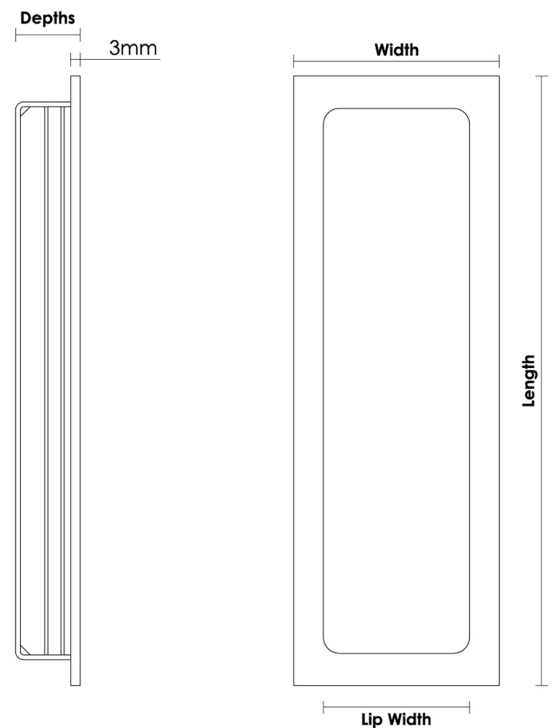

CROFT

Product Code: 2540R

Product Name: Rectangular Reeded Pull

Description: Part of our full range of sliding door furniture, our elegantly detailed 2540 Reeded design, is also available in both Square and Round Pull options.

All our Rectangular Pulls are offered in a choice of: Five designs - Twelve sizes - Four depth options - Three recess options - Four functions.

Choice of fixing methods to suit.

Plus a choice of over 20 beautiful finishes.

Custom lengths up to 1 metre also available.

Shown here in our Polished Brass Unlacquered finish.

Product Information

Available with the following functions: Bathroom Turn and Release (denote B), Coin Release (denote C), Standard Keyhole (denote K), and Euro Profile (denote E).

View our sliding door brochure for full details and options.

Custom lengths up to 1 metre also available.

Available in all Croft finishes excluding RBMA, TB,