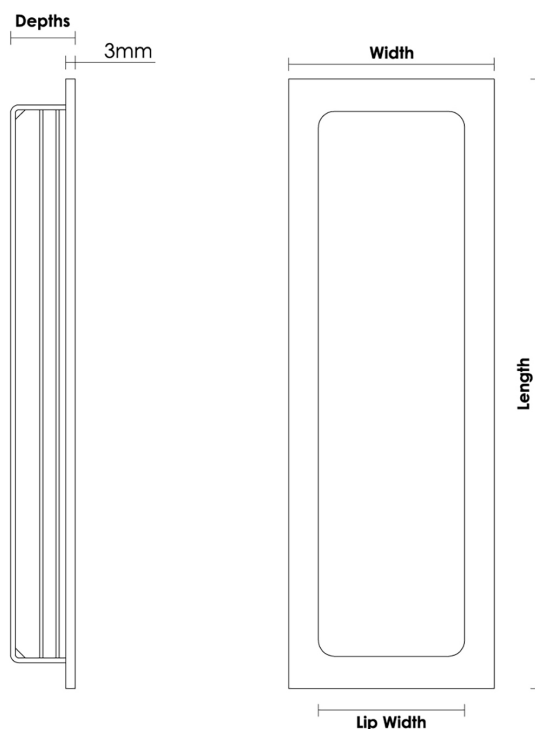

CROFT

Product Code: 2540R

Product Name: Rectangular Reeded Pull

Description: Part of our full range of sliding door furniture, our elegantly detailed 2540 Reeded design, is also available in both Square and Round Pull options.

All our Rectangular Pulls are offered in a choice of: Five designs - Twelve sizes - Four depth options - Three recess options - Four functions.

Choice of fixing methods to suit.

Plus a choice of over 20 beautiful finishes.

Custom lengths up to 1 metre also available.

Shown here in our Polished Brass Unlacquered finish.

Product Information

Available with the following functions: Bathroom Turn and Release (denote B), Coin Release (denote C), Standard Keyhole (denote K), and Euro Profile (denote E).

View our sliding door brochure for full details and options.

Custom lengths up to 1 metre also available.

Available in all Croft finishes excluding DORB, IBMA, IBUL, MBK, ORB, RBMA, TB,