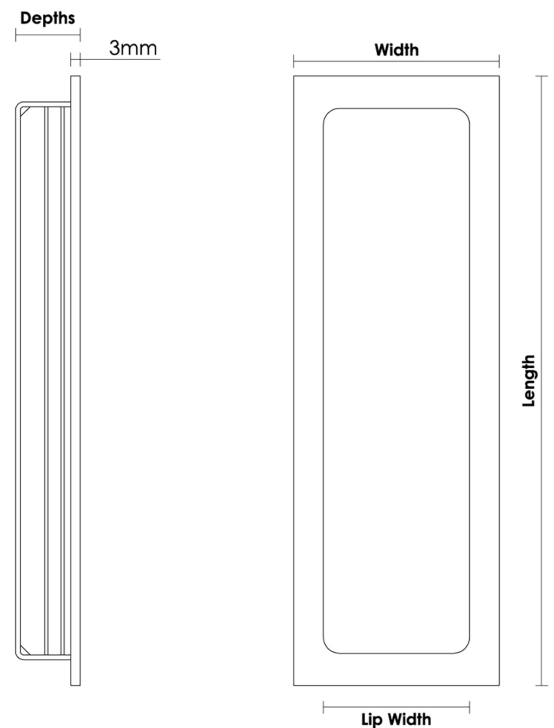

CROFT

Product Code: 2540R

Product Name: Rectangular Reeded Pull

Description: Part of our full range of sliding door furniture, our elegantly detailed 2540 Reeded design, is also available in both Square and Round Pull options.

All our Rectangular Pulls are offered in a choice of: Five designs - Twelve sizes - Four depth options - Three recess options - Four functions.

Choice of fixing methods to suit.

Plus a choice of over 20 beautiful finishes.

Custom lengths up to 1 metre also available.

Shown here in our Polished Brass Unlacquered finish.

Product Information

Available with the following functions: Bathroom Turn and Release (denote B), Coin Release (denote C), Standard Keyhole (denote K), and Euro Profile (denote E).

View our sliding door brochure for full details and options.

Custom lengths up to 1 metre also available.

Available in all Croft finishes excluding RBMA, TB,