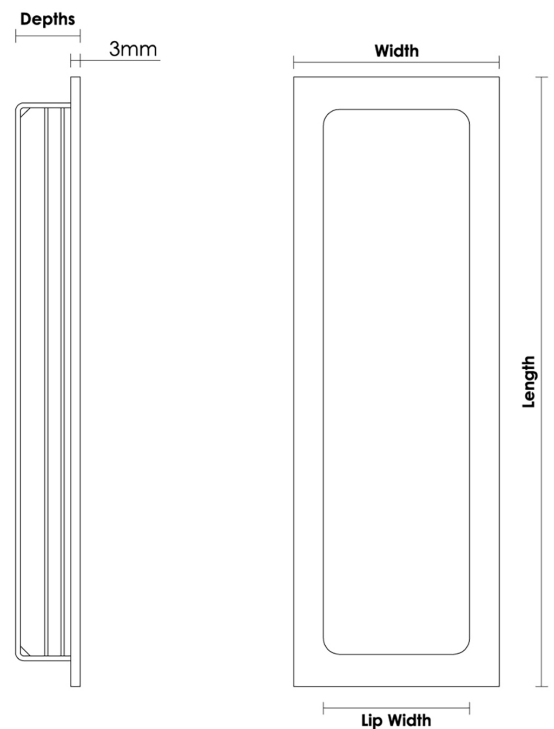

CROFT

Product Code: 2530R

Product Name: Rectangular Pillow Pull

Description: Part of our full range of sliding door furniture, our 2530 Pillow design, is also available in both Square and Round Pull options.

All our Rectangular Pulls are offered in a choice of:

Five designs

Twelve sizes

Four depth and three recess options

Four functions with a choice of fixing methods to suit

Plus a choice of over 20 beautiful finishes.

Custom lengths up to 1 metre also available.

Shown here in our Antique Nickel finish.

Product Information

Available with the following functions: Bathroom Turn and Release (denote B), Coin Release (denote C), Standard Keyhole (denote K), and Euro Profile (denote E).

View our sliding door brochure for full details and options.

Custom lengths up to 1 metre also available.

Available in all Croft finishes excluding RBMA, TB,