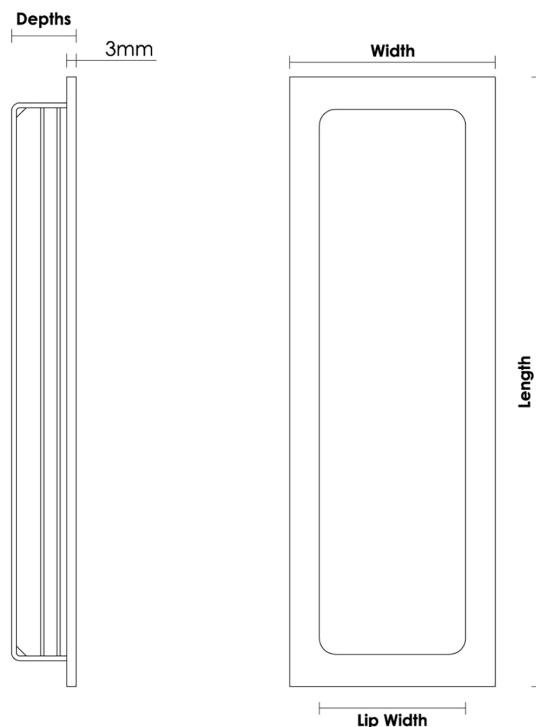

CROFT

Product Code: 2530R

Product Name: Rectangular Pillow Pull

Description: Part of our full range of sliding door furniture, our 2530 Pillow design, is also available in both Square and Round Pull options.

All our Rectangular Pulls are offered in a choice of:

Five designs

Twelve sizes

Four depth and three recess options

Four functions with a choice of fixing methods to suit

Plus a choice of over 20 beautiful finishes.

Custom lengths up to 1 metre also available.

Shown here in our Antique Nickel finish.

Product Information

Available with the following functions: Bathroom Turn and Release (denote B), Coin Release (denote C), Standard Keyhole (denote K), and Euro Profile (denote E).

View our sliding door brochure for full details and options.

Custom lengths up to 1 metre also available.

Available in all Croft finishes excluding PGUL, RBMA, TB,