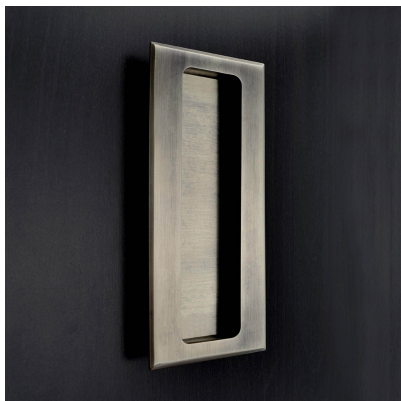

CROFT

Product Code: 2530R

Product Name: Rectangular Pillow Pull

Description: Part of our full range of sliding door furniture, our 2530 Pillow design, is also available in both Square and Round Pull options.

All our Rectangular Pulls are offered in a choice of:

Five designs

Twelve sizes

Four depth and three recess options

Four functions with a choice of fixing methods to suit

Plus a choice of over 20 beautiful finishes.

Custom lengths up to 1 metre also available.

Shown here in our Antique Nickel finish.

Product Information

Available with the following functions: Bathroom Turn and Release (denote B), Coin Release (denote C), Standard Keyhole (denote K), and Euro Profile (denote E).