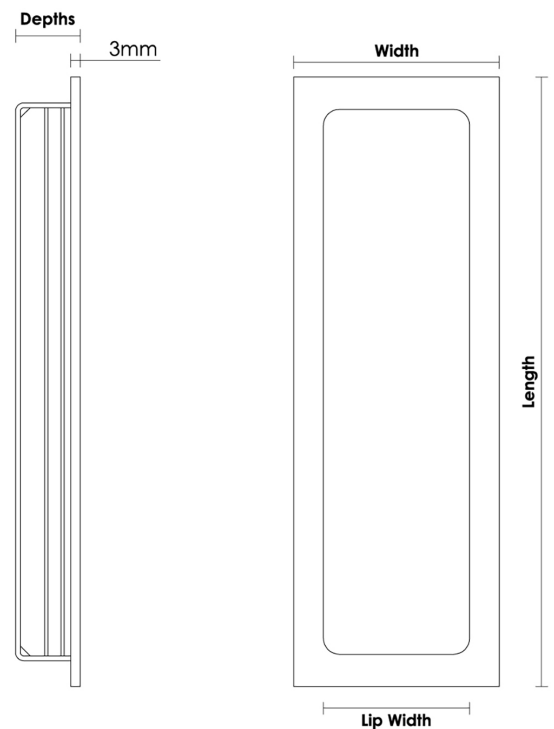

CROFT

Product Code: 2520R

Product Name: Rectangular Straight Step Pull

Description: Part of our full range of sliding door furniture, our classically detailed 2520 Straight Step design is also available in the Square option.

All our Rectangular Pulls are offered in a choice of:

Five designs

Twelve sizes

Four depth and three recess options

Four functions with a choice of fixing methods to suit

Plus a choice of over 20 beautiful finishes.

Custom lengths up to 1 metre also available.

Shown here in our Autumn Bronze finish.

Product Information

Available with the following functions: Bathroom Turn and Release (denote B), Coin Release (denote C), Standard Keyhole (denote K), and Euro Profile (denote E).

View our sliding door brochure for full details and options.

Custom lengths up to 1 metre also available.

Available in all Croft finishes excluding RBMA, TB,