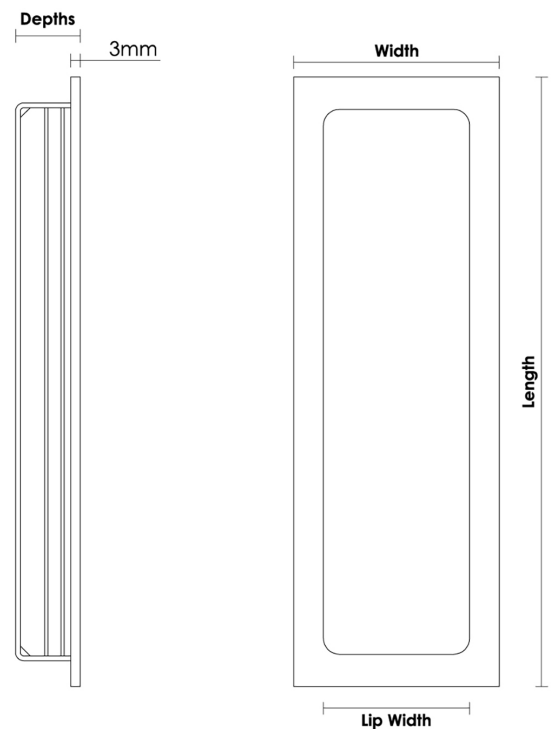

Available in all Croft finishes excluding RBMA, TB,