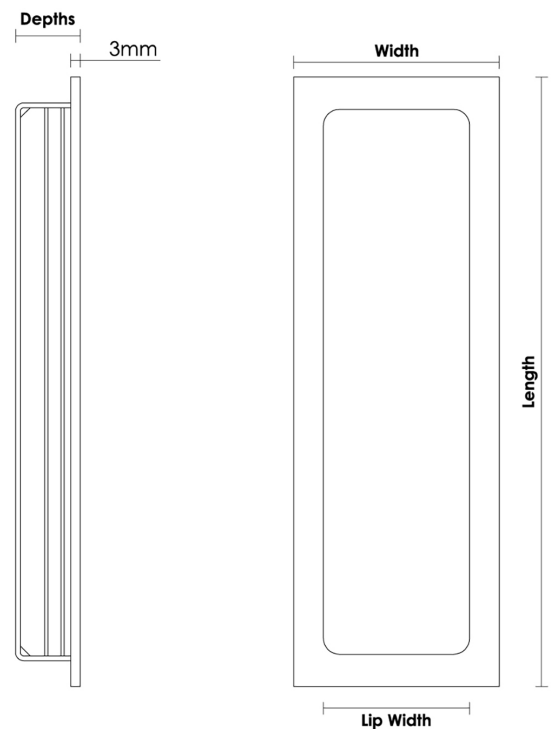

CROFT

Product Code: 2520R

Product Name: Rectangular Straight Step Pull

Description: Part of our full range of sliding door furniture, our classically detailed 2520 Straight Step design is also available in the Square option.

All our Rectangular Pulls are offered in a choice of:

Five designs

Twelve sizes

Four depth and three recess options

Four functions with a choice of fixing methods to suit

Plus a choice of over 20 beautiful finishes.

Custom lengths up to 1 metre also available.

Shown here in our Autumn Bronze finish.

Product Information

Available with the following functions: Bathroom Turn and Release (denote B), Coin Release (denote C), Standard Keyhole (denote K), and Euro Profile (denote E).

View our sliding door brochure for full details and options.

Custom lengths up to 1 metre also available.

Available in all Croft finishes excluding DORB, IBMA, IBUL, MBK, ORB, RBMA, TB,