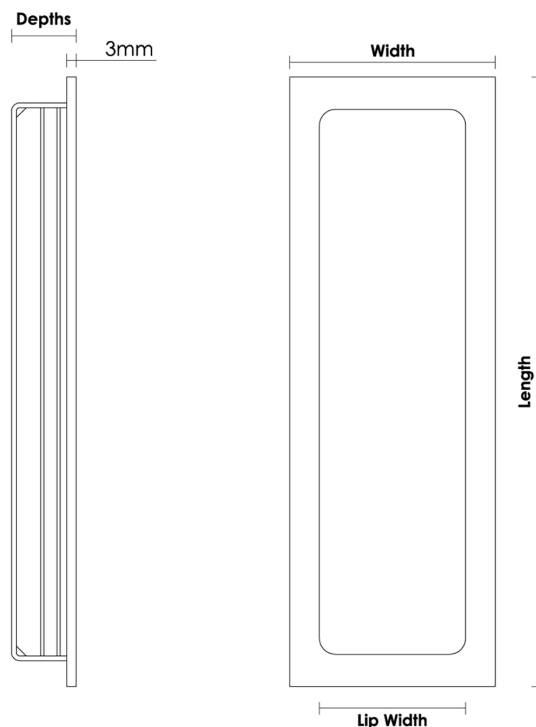

Available in all Croft finishes excluding PGUL, RBMA, TB,