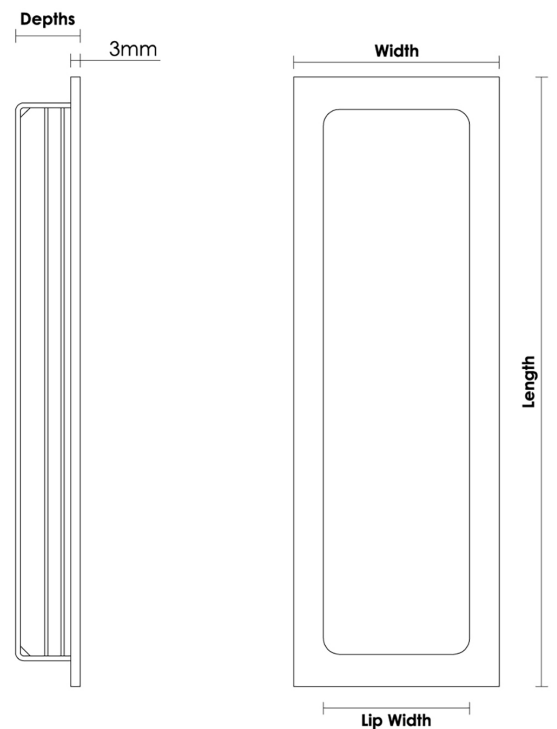

CROFT

Product Code: 2520R

Product Name: Rectangular Straight Step Pull

Description: Part of our full range of sliding door furniture, our classically detailed 2520 Straight Step design is also available in the Square option.

All our Rectangular Pulls are offered in a choice of:

Five designs

Twelve sizes

Four depth and three recess options

Four functions with a choice of fixing methods to suit

Plus a choice of over 20 beautiful finishes.

Custom lengths up to 1 metre also available.

Shown here in our Autumn Bronze finish.

Product Information

Available with the following functions: Bathroom Turn and Release (denote B), Coin Release (denote C), Standard Keyhole (denote K), and Euro Profile (denote E).

View our sliding door brochure for full details and options.

Custom lengths up to 1 metre also available.

Available in all Croft finishes excluding RBMA, TB,