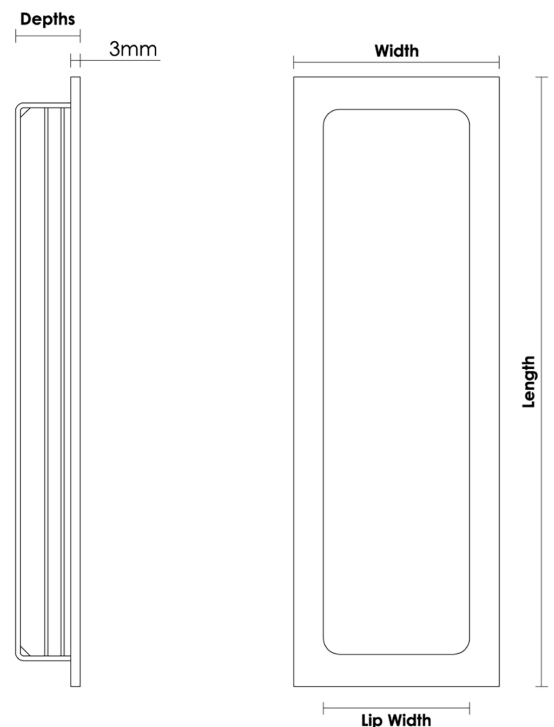

Available in all Croft finishes excluding RBMA, TB,