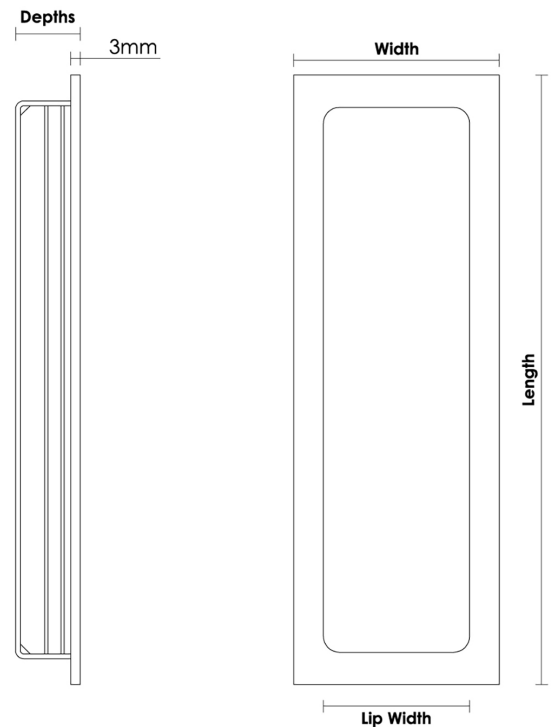

Available in all Croft finishes excluding RBMA, TB,