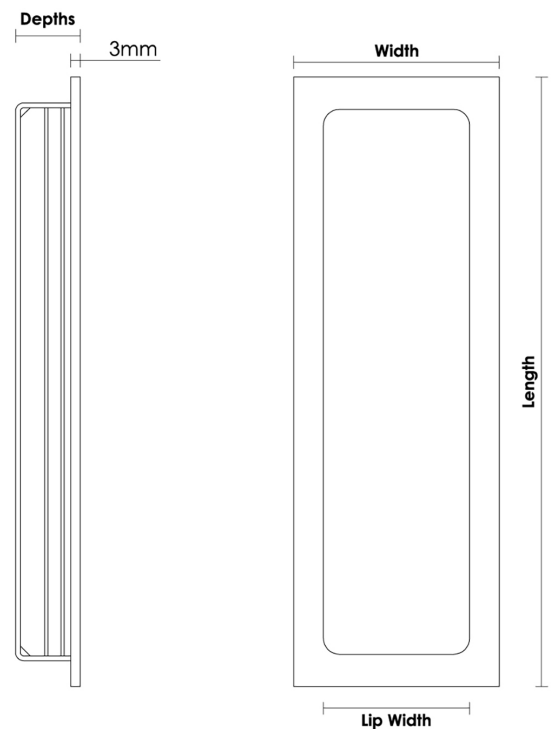

Available in all Croft finishes excluding RBMA, TB,