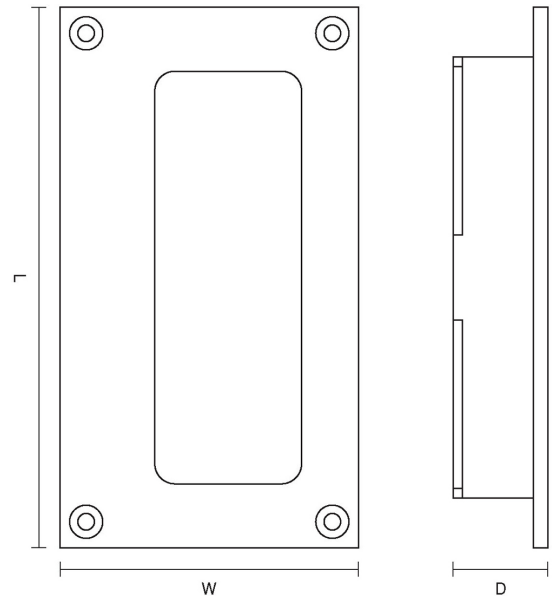

CROFT

Product Code: 2138

Product Name: Flush Pull With Finger Recess

Description: Part of our full range of sliding door furniture.

Shown here in our Distressed Antique Brass finish.

Product Information

114mm x 64mm

L	W	D	Aperture
114	64	20	85x30

Available in all Croft finishes excluding DORB, IBMA, IBUL, MBK, ORB, RBMA, TB,