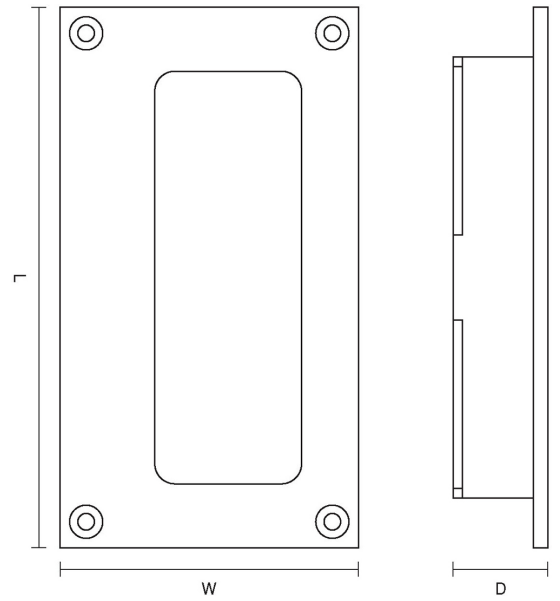

CROFT

Product Code: 2138

Product Name: Flush Pull With Finger Recess

Description: Part of our full range of sliding door furniture.

Shown here in our Distressed Antique Brass finish.

Product Information

114mm x 64mm

L	W	D
114	64	20

Available in all Croft finishes excluding RBMA, TB,