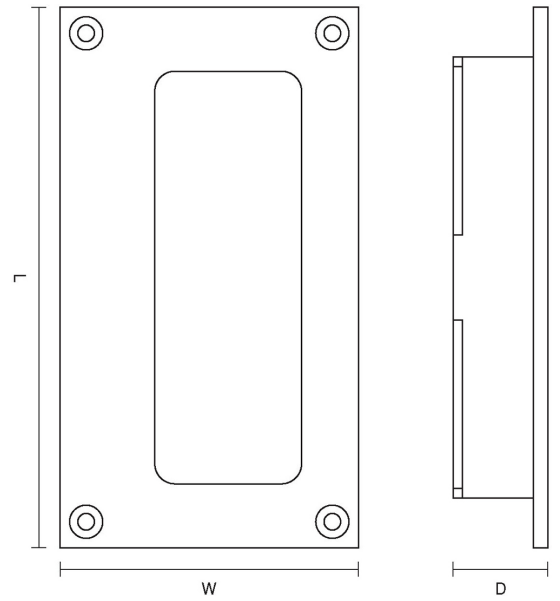

CROFT

Product Code: 2138

Product Name: Flush Pull With Finger Recess

Description: Part of our full range of sliding door furniture.

Shown here in our Distressed Antique Brass finish.

### Product Information

114mm x 64mm

L	W	D
114	64	20

Available in all Croft finishes excluding RBMA, TB,