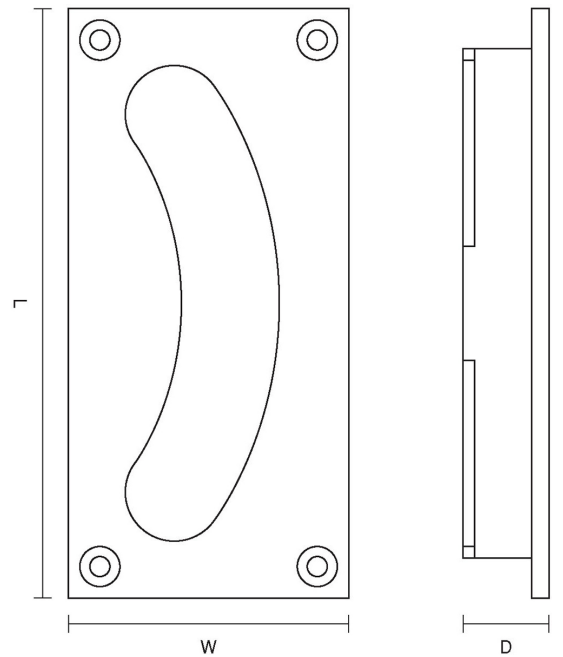

CROFT

Product Code: 2136

Product Name: Kidney Cast Flush Pull

Description: Part of our full range of sliding door furniture.

Shown here in our Distressed Oil Rubbed Bronze finish.

### Product Information

3"

Sizes	L	W	D
3"	76	42	16
4"	102	51	16

Available in all Croft finishes excluding RBMA, TB,