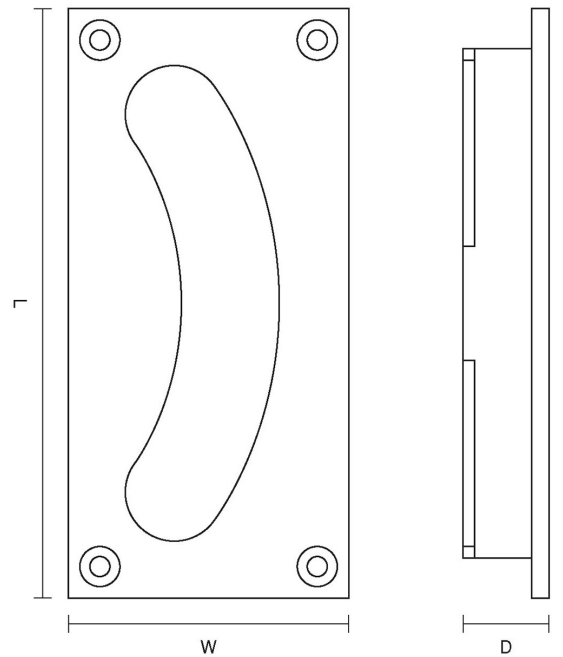

CROFT

Product Code: 2136

Product Name: Kidney Cast Flush Pull

Description: Part of our full range of sliding door furniture.

Shown here in our Distressed Oil Rubbed Bronze finish.

Product Information

3"

Sizes	L	W	D
3"	76	42	16
4"	102	51	16