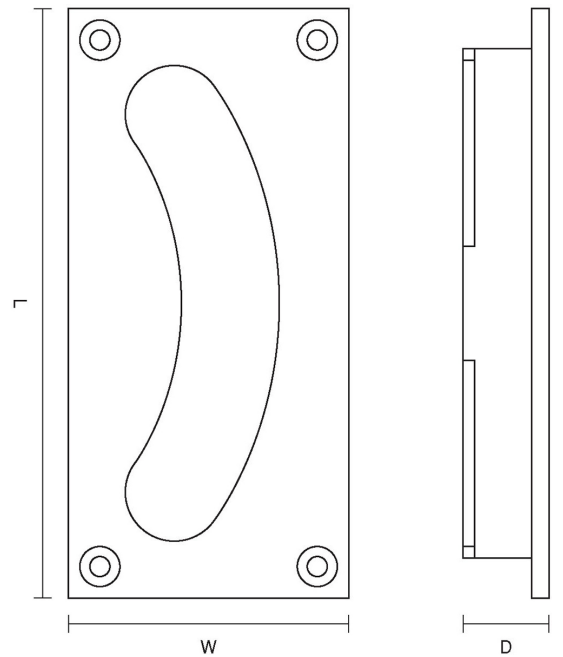

CROFT

Product Code: 2136

Product Name: Kidney Cast Flush Pull

Description: Part of our full range of sliding door furniture.

Shown here in our Distressed Oil Rubbed Bronze finish.

### Product Information

3"

Sizes	L	W	D
3"	76	42	16
4"	102	51	16

Available in all Croft finishes excluding PGUL, RBMA, TB,