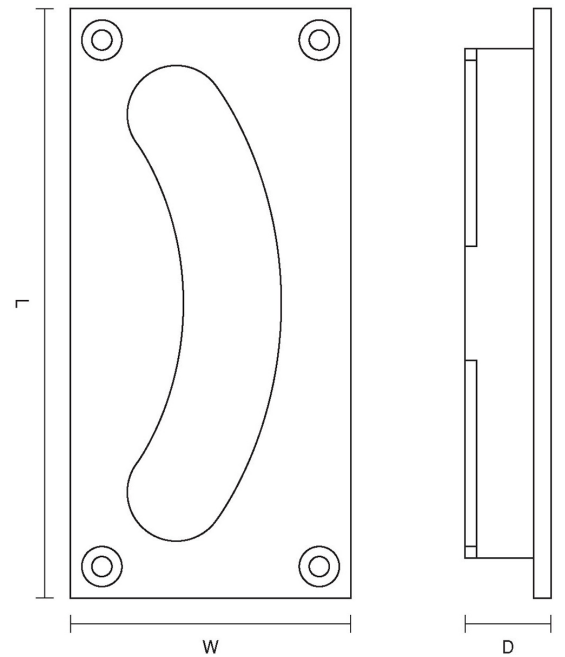

CROFT

Product Code: 2136

Product Name: Kidney Cast Flush Pull

Description: Part of our full range of sliding door furniture.

Shown here in our Distressed Oil Rubbed Bronze finish.

### Product Information

3"

Sizes	L	W	D
3"	76	42	16
4"	102	51	16

Available in all Croft finishes excluding RBMA, TB,