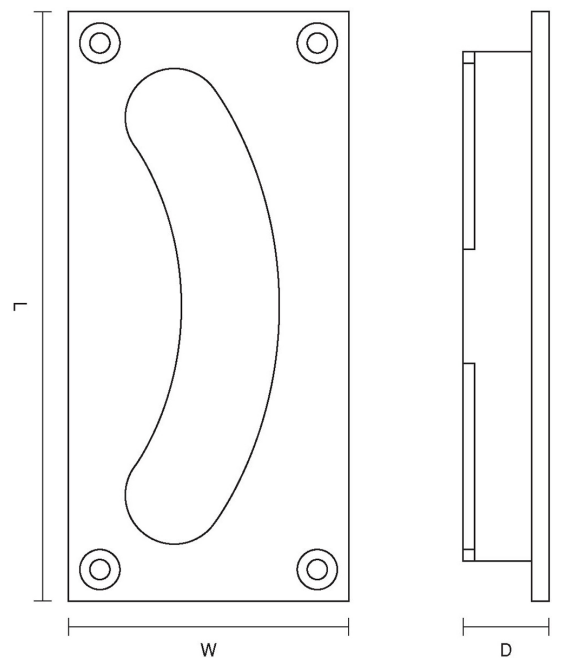

# CROFT

**Product Code:** 2136

**Product Name:** Kidney Cast Flush Pull

**Description:** Part of our full range of sliding door furniture.

Shown here in our Carbon finish.

## Product Information

3"

Sizes	L	W	D
3"	76	42	16
4"	102	51	16

Available in all Croft finishes excluding DORB, IBMA, IBUL, MBK, ORB, RBMA, TB, DEB, EB, CN, DCN, MCN,