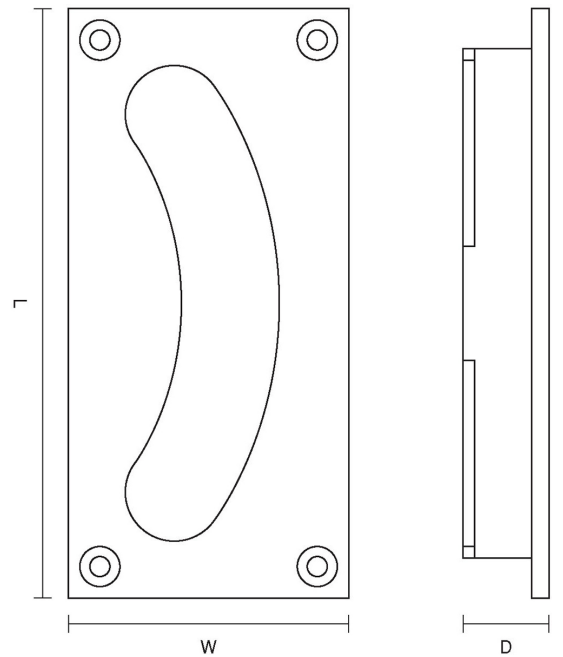

CROFT

Product Code: 2136

Product Name: Kidney Cast Flush Pull

Description: Part of our full range of sliding door furniture.

Shown here in our Carbon finish.

Product Information

3"

Sizes	L	W	D
3"	76	42	16
4"	102	51	16