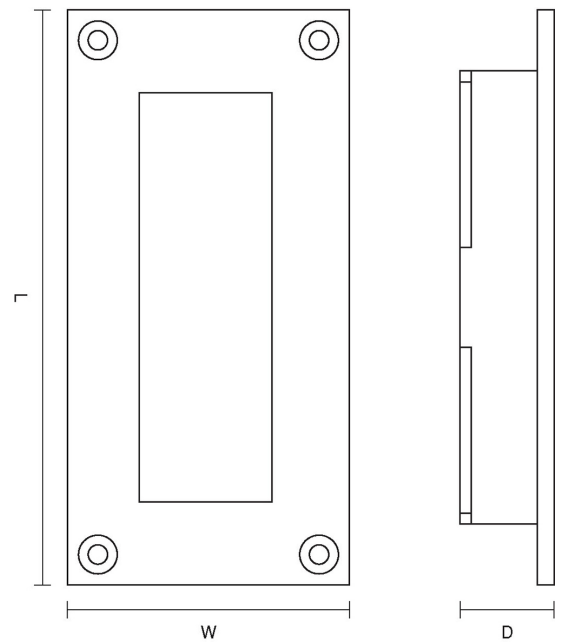

CROFT

Product Code: 2134

Product Name: Plain Cast Flush Pull

Description: Part of our full range of sliding door furniture, our Plain Cast Flush Pull.

Shown here in our Imitation Bronze Metal Antique finish.

Product Information

3" 4" 3" 4"

Sizes	L	W	D
3"	76	42	17
4"	102	51	17

Available in all Croft finishes excluding RBMA, TB,