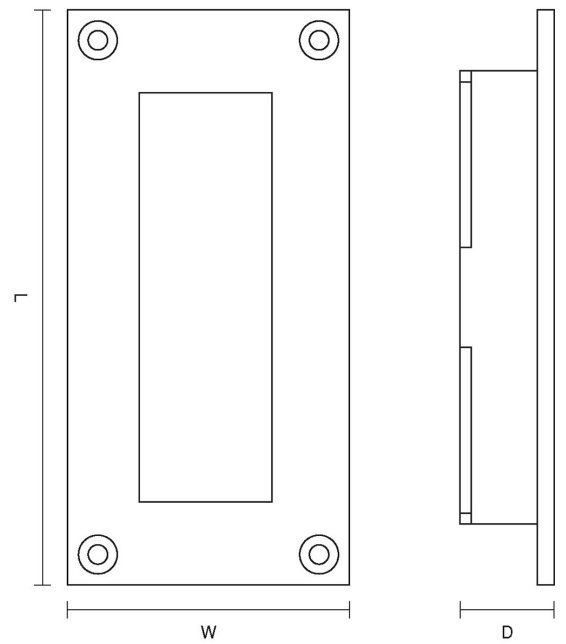

CROFT

Product Code: 2134

Product Name: Plain Cast Flush Pull

Description: Part of our full range of sliding door furniture, our Plain Cast Flush Pull.

Shown here in our Antique Nickel finish.

Product Information

3" 4" 3" 4"

Sizes	L	W	D
3"	76	42	17
4"	102	51	17

Available in all Croft finishes excluding DORB, IBMA, IBUL, MBK, ORB, PBUL, RBMA, TB,