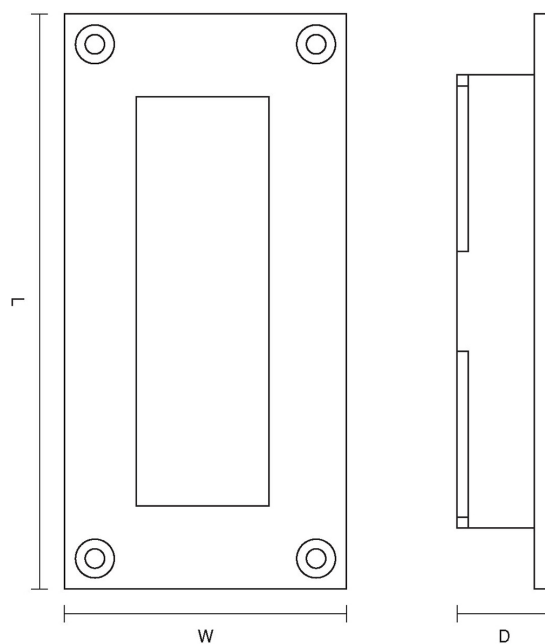

CROFT

Product Code: 2134

Product Name: Plain Cast Flush Pull

Description: Part of our full range of sliding door furniture, our Plain Cast Flush Pull.

Shown here in our Imitation Bronze Metal Antique finish.

Product Information

3" 4" 3" 4"

| Sizes | L | W | D |
|-------|-----|----|----|
| 3" | 76 | 42 | 17 |
| 4" | 102 | 51 | 17 |

Available in all Croft finishes excluding RBMA, TB,