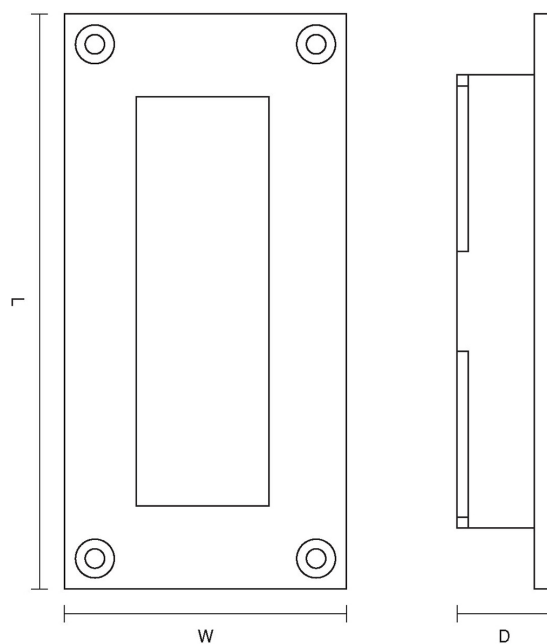

CROFT

Product Code: 2134

Product Name: Plain Cast Flush Pull

Description: Part of our full range of sliding door furniture, our Plain Cast Flush Pull.

Shown here in our Imitation Bronze Metal Antique finish.

### Product Information

3" 4" 3" 4"

Sizes	L	W	D
3"	76	42	17
4"	102	51	17

Available in all Croft finishes excluding RBMA, TB,