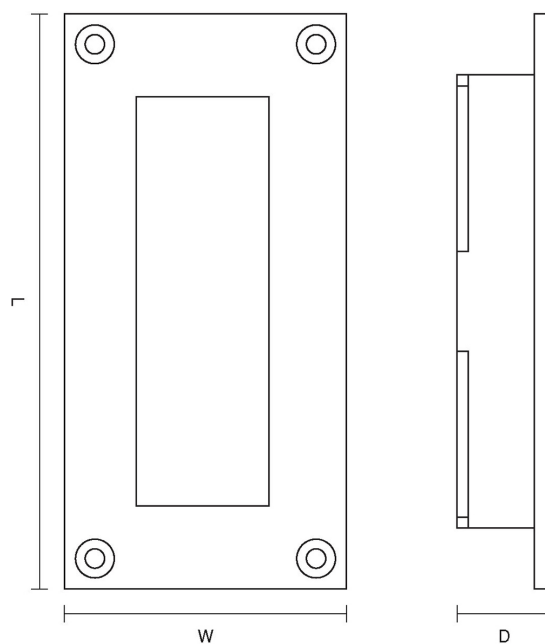

CROFT

Product Code: 2134

Product Name: Plain Cast Flush Pull

Description: Part of our full range of sliding door furniture, our Plain Cast Flush Pull.

Shown here in our Imitation Bronze Metal Antique finish.

Product Information

3" 4" 3" 4"

Sizes	L	W	D
3"	76	42	17
4"	102	51	17

Available in all Croft finishes excluding RBMA, TB,