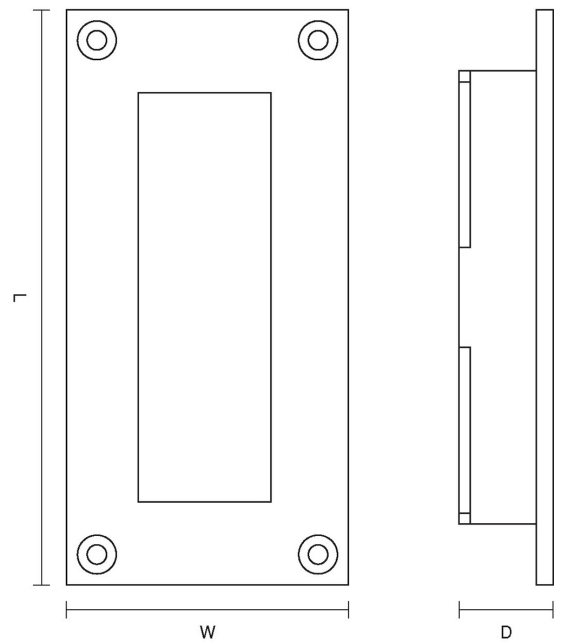

CROFT

Product Code: 2134

Product Name: Plain Cast Flush Pull

Description: Part of our full range of sliding door furniture, our Plain Cast Flush Pull.

Shown here in our Imitation Bronze Metal Antique finish.

Product Information

3" 4" 3" 4"

Sizes	L	W	D
3"	76	42	17
4"	102	51	17

Available in all Croft finishes excluding RBMA, TB,