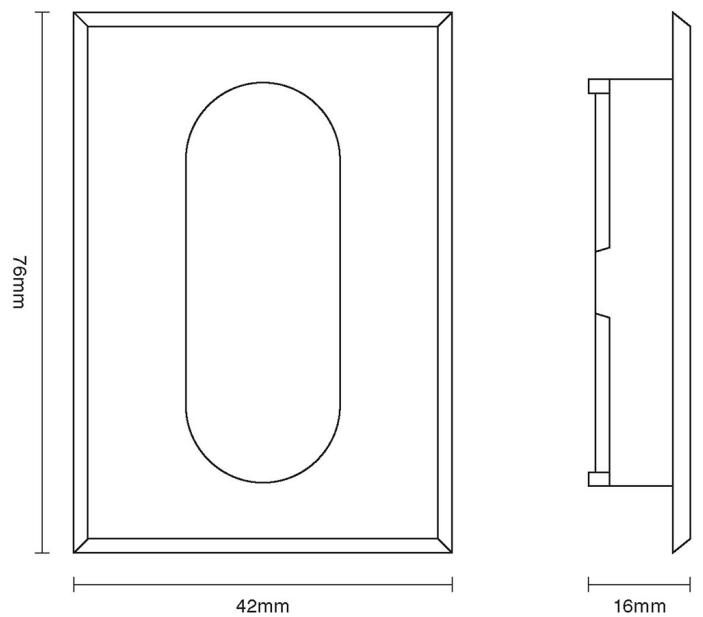

CROFT

Product Code: 2130

Product Name: Bevelled Edge Flush Pull

Description: Part of our full range of sliding door furniture, our Bevelled Edge Flush Pull.

Shown here in our Distressed Carbon finish.

Product Information

76 x 42mm

Available in all Croft finishes excluding DORB, IBMA, IBUL, MBK, ORB, RBMA, TB, DEB, EB, CN, DCN, MCN,