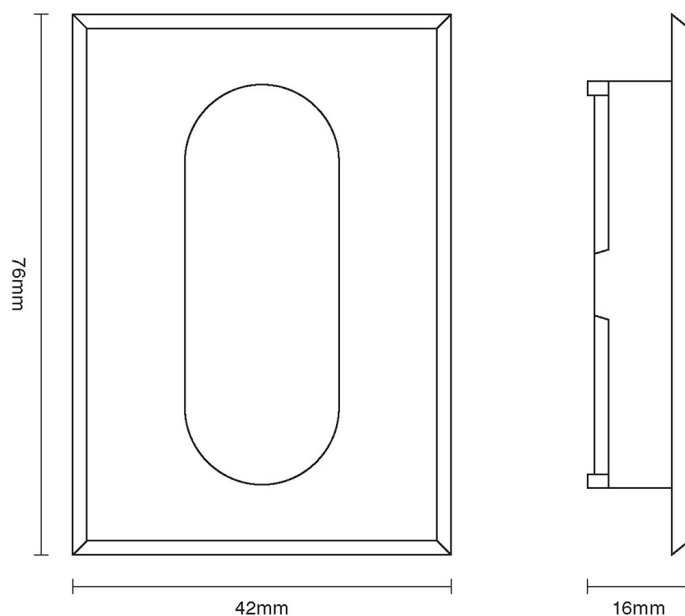

CROFT

Product Code: 2130

Product Name: Bevelled Edge Flush Pull

Description: Part of our full range of sliding door furniture, our Bevelled Edge Flush Pull.

Shown here in our Distressed Oil Rubbed Bronze finish.

Product Information

76 x 42mm

Available in all Croft finishes excluding RBMA, TB,