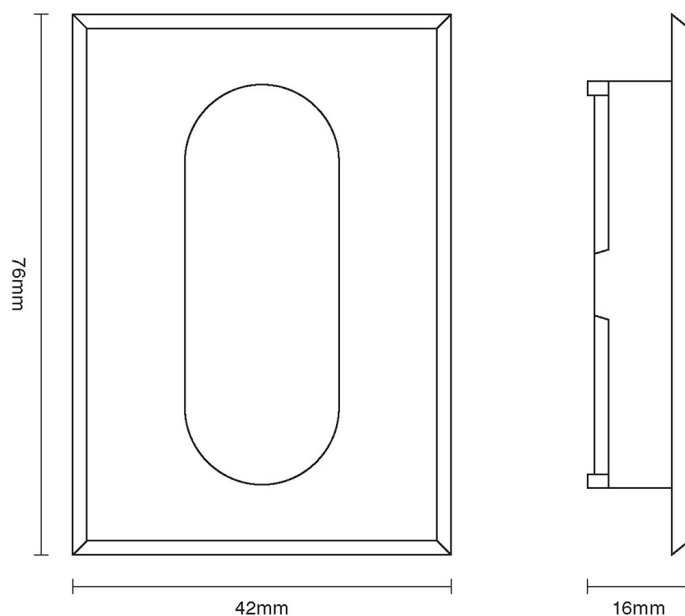

# CROFT

**Product Code:** 2130

**Product Name:** Bevelled Edge Flush Pull

**Description:** Part of our full range of sliding door furniture, our Bevelled Edge Flush Pull.

Shown here in our Distressed Oil Rubbed Bronze finish.

## Product Information

76 x 42mm

Available in all Croft finishes excluding RBMA, TB,