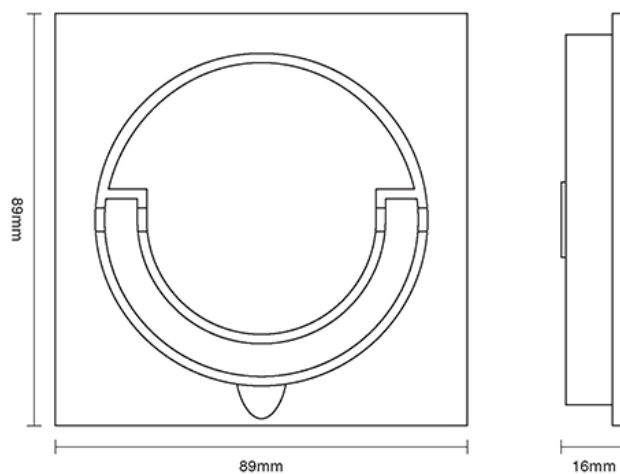

CROFT

Product Code: 1813

Product Name: Squash Court Handle Fixed

Description: Part of our full range of sliding door furniture, our Squash Court Handle Fixed.

Shown here in our Distressed Oil Rubbed Bronze finish.

Product Information

89mm x 89mm

Available in all Croft finishes excluding RBMA, TB,