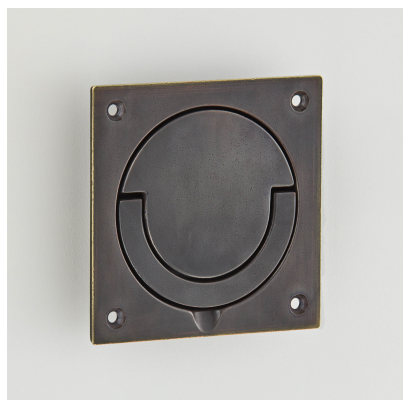

CROFT

Product Code: 1813

Product Name: Squash Court Handle Fixed

Description: Part of our full range of sliding door furniture, our Squash Court Handle Fixed.

Shown here in our Distressed Carbon finish.

Product Information

89mm x 89mm

Available in all Croft finishes excluding DORB, IBMA, IBUL, MBK, ORB, RBMA, TB, DEB, EB, CN, DCN, MCN,