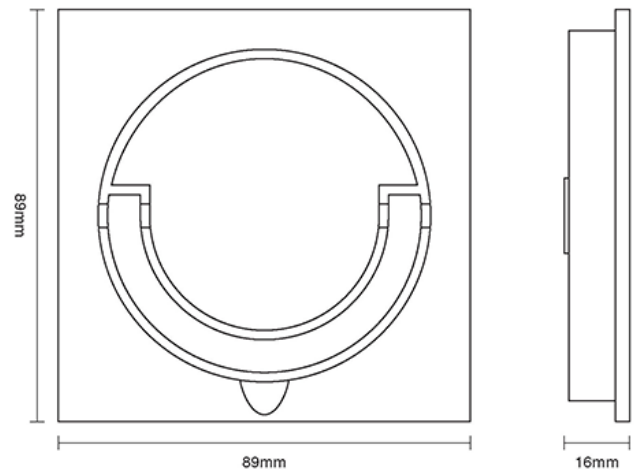

CROFT

Product Code: 1813

Product Name: Squash Court Handle Fixed

Description: Part of our full range of sliding door furniture, our Squash Court Handle Fixed.

Shown here in our Distressed Oil Rubbed Bronze finish.

Product Information

89mm x 89mm

Available in all Croft finishes excluding RBMA, TB,