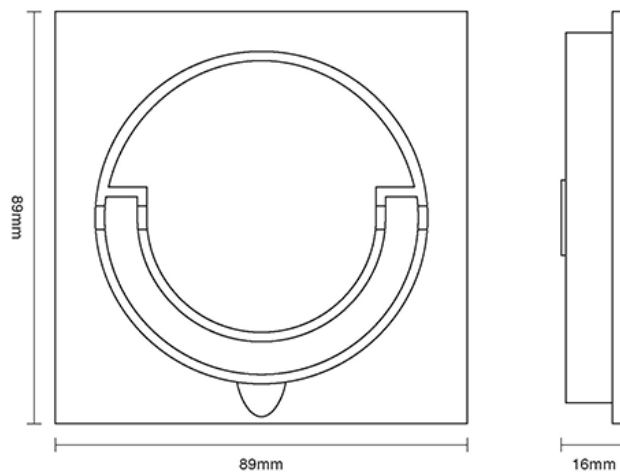

CROFT

Product Code: 1813

Product Name: Squash Court Handle Fixed

Description: Part of our full range of sliding door furniture, our Squash Court Handle Fixed.

Shown here in our Distressed Oil Rubbed Bronze finish.

Product Information

89mm x 89mm

Available in all Croft finishes excluding RBMA, TB,