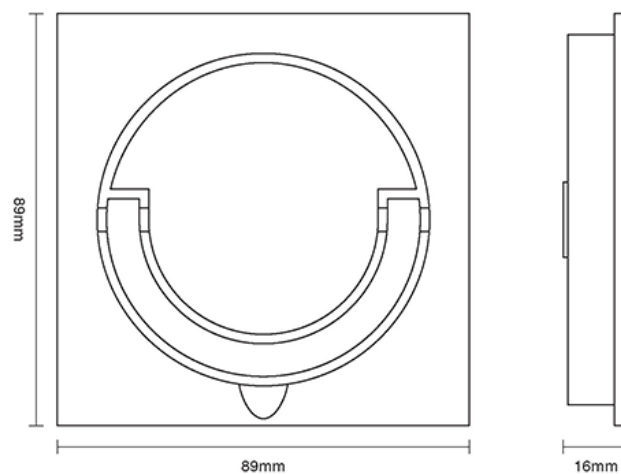

CROFT

Product Code: 1813

Product Name: Squash Court Handle Fixed

Description: Part of our full range of sliding door furniture, our Squash Court Handle Fixed.

Shown here in our Distressed Oil Rubbed Bronze finish.

Product Information

89mm x 89mm

Available in all Croft finishes excluding RBMA, TB,