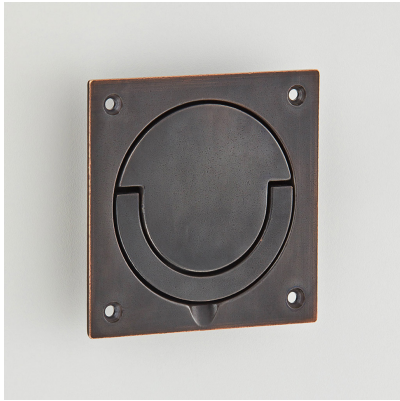

CROFT

Product Code: 1813

Product Name: Squash Court Handle Fixed

Description: Part of our full range of sliding door furniture, our Squash Court Handle Fixed.

Shown here in our Distressed Oil Rubbed Bronze finish.

Product Information

89mm x 89mm

Available in all Croft finishes excluding RBMA, TB,