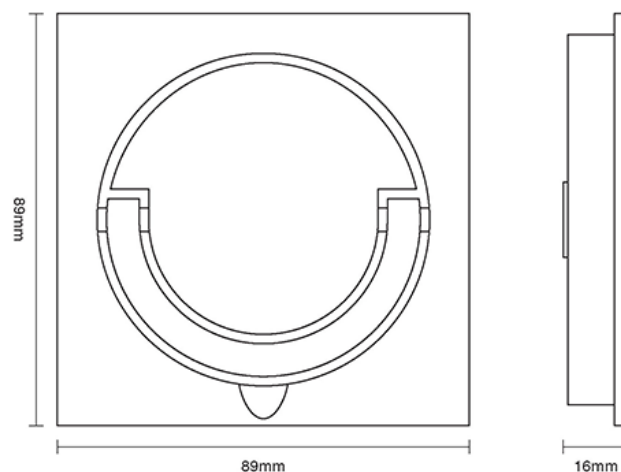

CROFT

Product Code: 1813

Product Name: Squash Court Handle Fixed

Description: Part of our full range of sliding door furniture, our Squash Court Handle Fixed.

Shown here in our Distressed Carbon finish.

Product Information

89mm x 89mm

Available in all Croft finishes excluding DORB, IBMA, IBUL, MBK, ORB, RBMA, TB, DEB, EB, CN, DCN, MCN,