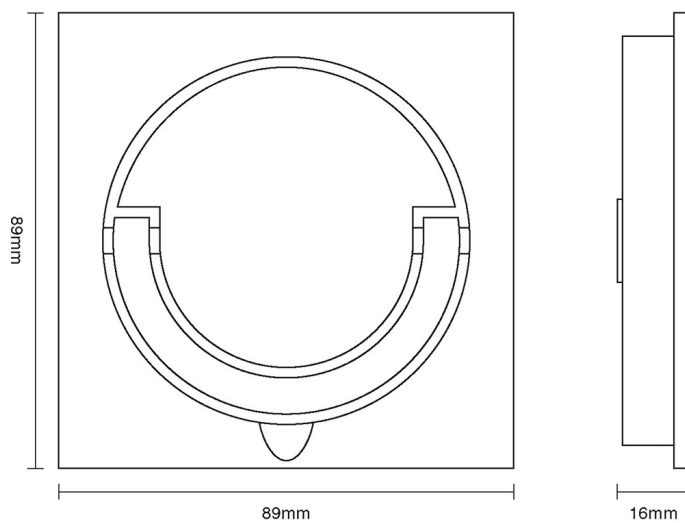

CROFT

Product Code: 1812

Product Name: Squash Court Handle

Description: Part of our full range of sliding door furniture, our Squash Court Handle.

Shown here in our Distressed Oil Rubbed Bronze finish.

Product Information

89mm x 89mm

Available in all Croft finishes excluding RBMA, TB,