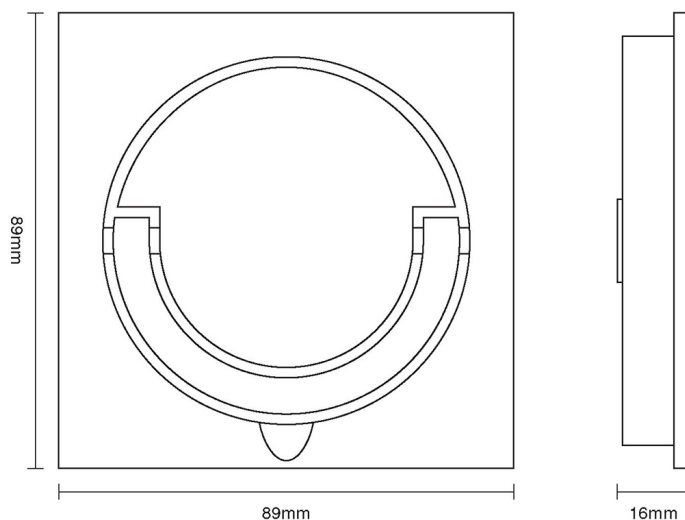

CROFT

Product Code: 1812

Product Name: Squash Court Handle

Description: Part of our full range of sliding door furniture, our Squash Court Handle.

Shown here in our Distressed Oil Rubbed Bronze finish.

Product Information

89mm x 89mm

Available in all Croft finishes excluding RBMA, TB,