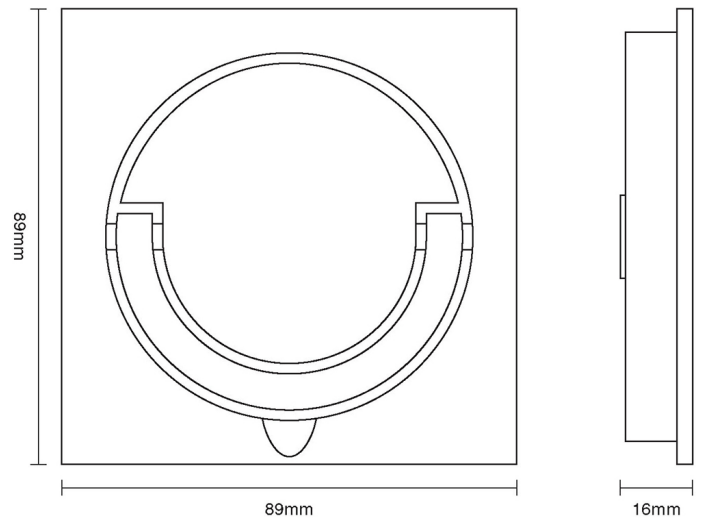

CROFT

Product Code: 1812

Product Name: Squash Court Handle

Description: Part of our full range of sliding door furniture, our Squash Court Handle.

Shown here in our Distressed Carbon finish.

Product Information

89mm x 89mm

Available in all Croft finishes excluding DORB, IBMA, IBUL, MBK, ORB, RBMA, TB, DEB, EB, CN, DCN, MCN,