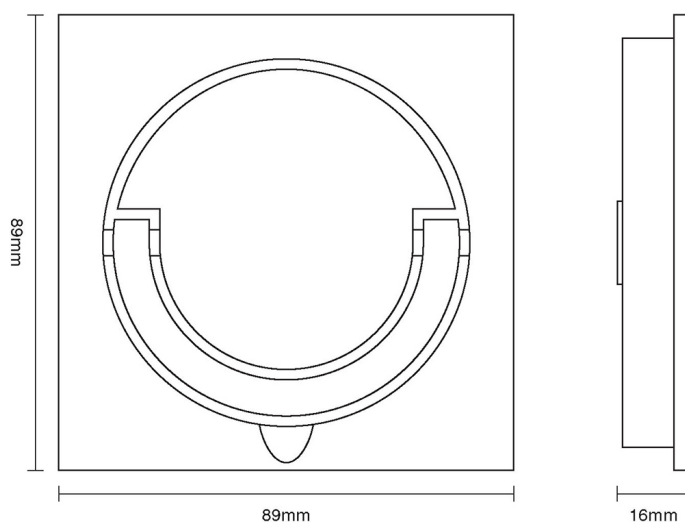

CROFT

Product Code: 1812

Product Name: Squash Court Handle

Description: Part of our full range of sliding door furniture, our Squash Court Handle.

Shown here in our Distressed Oil Rubbed Bronze finish.

Product Information

89mm x 89mm

Available in all Croft finishes excluding RBMA, TB,