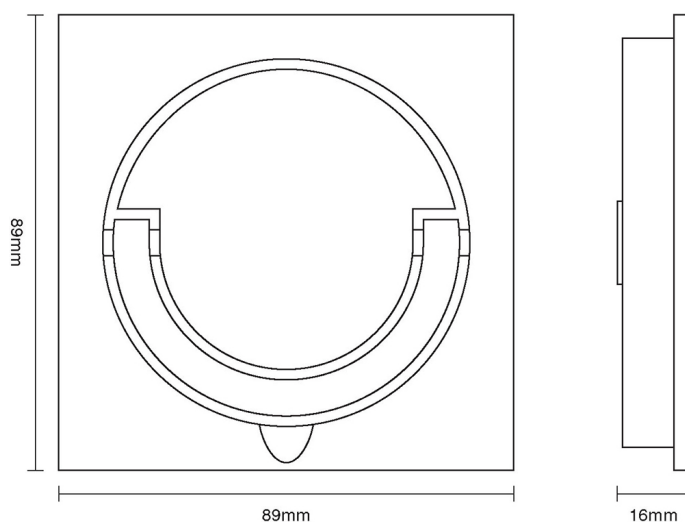

CROFT

Product Code: 1812

Product Name: Squash Court Handle

Description: Part of our full range of sliding door furniture, our Squash Court Handle.

Shown here in our Distressed Oil Rubbed Bronze finish.

### Product Information

89mm x 89mm

Available in all Croft finishes excluding RBMA, TB,