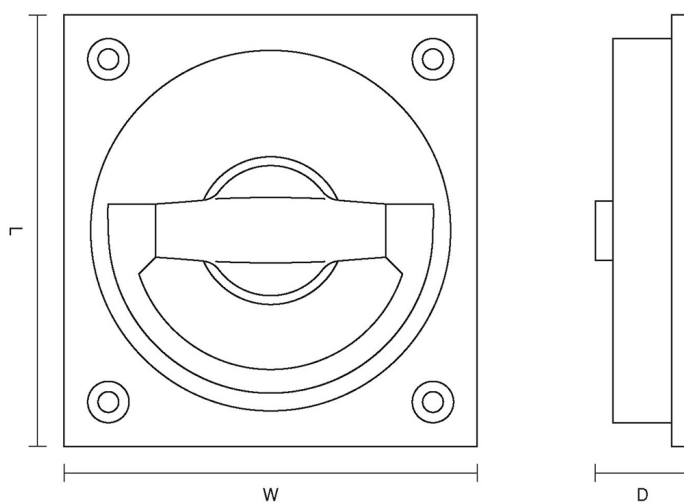

CROFT

Product Code: 1805

Product Name: Flush Ring handle

Description: Part of our full range of sliding door furniture, our Flush Ring Handle.

Shown here in our Tudor Bronze finish.

Product Information

- Choose from 65mm, 75mm, or 90mm size options
- Supplied with a 76mm spindle

Sizes	L	W	D
65 x 65mm	65	65	16.5
75 x 75mm	75	75	16.5
90 x 90mm	90	90	16.5

Available in all Croft finishes excluding RBMA, TB,