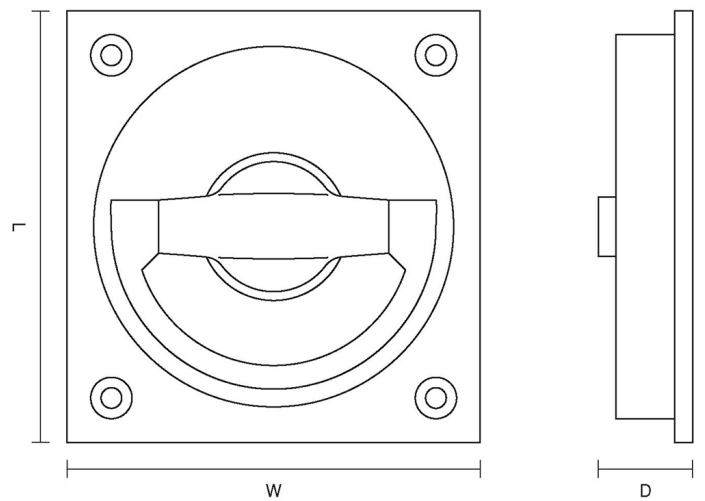

CROFT

Product Code: 1805

Product Name: Flush Ring handle

Description: Part of our full range of sliding door furniture, our Flush Ring Handle.

Shown here in our Distressed Antique Brass finish.

Product Information

- Choose from 65mm, 75mm, or 90mm size options
- Supplied with a 76mm spindle

Sizes	L	W	D
65 x 65mm	65	65	16.5
75 x 75mm	75	75	16.5
90 x 90mm	90	90	16.5

Available in all Croft finishes excluding RBMA, TB,