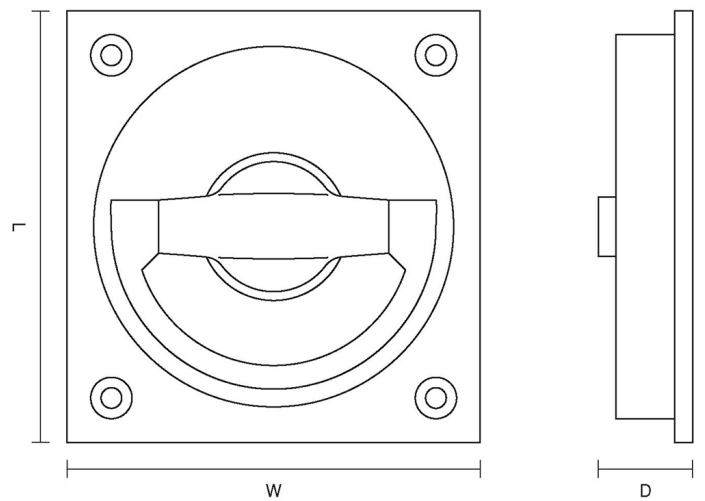

# CROFT

**Product Code:** 1805

**Product Name:** Flush Ring handle

**Description:** Part of our full range of sliding door furniture, our Flush Ring Handle.

Shown here in our Distressed Antique Brass finish.

### Product Information

- Choose from 65mm, 75mm, or 90mm size options
- Supplied with a 76mm spindle

Sizes	L	W	D
65 x 65mm	65	65	16.5
75 x 75mm	75	75	16.5
90 x 90mm	90	90	16.5

Available in all Croft finishes excluding RBMA, TB,