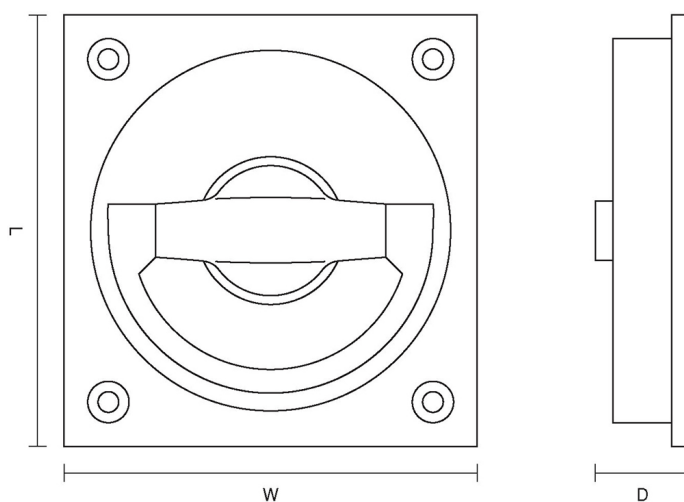

CROFT

Product Code: 1805

Product Name: Flush Ring handle

Description: Part of our full range of sliding door furniture, our Flush Ring Handle.

Shown here in our Distressed Antique Brass finish.

Product Information

- Choose from 65mm, 75mm, or 90mm size options
- Supplied with a 76mm spindle

Sizes	L	W	D
65 x 65mm	65	65	16.5
75 x 75mm	75	75	16.5
90 x 90mm	90	90	16.5

Available in all Croft finishes excluding RBMA, TB,