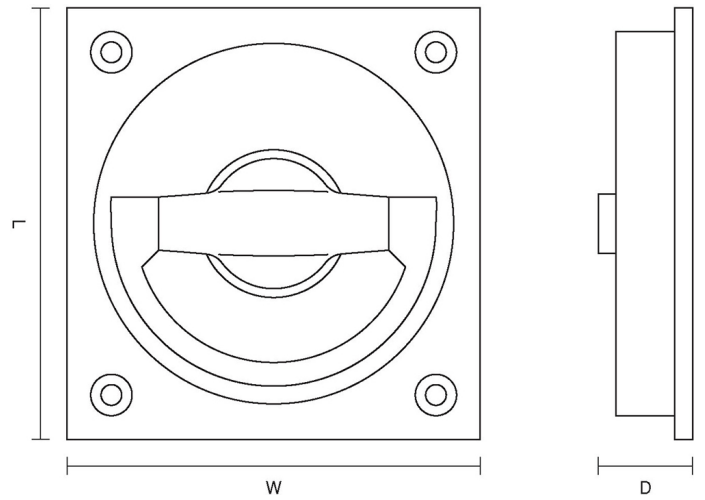

CROFT

Product Code: 1805

Product Name: Flush Ring handle

Description: Part of our full range of sliding door furniture, our Flush Ring Handle.

Shown here in our Distressed Antique Brass finish.

Product Information

- Choose from 65mm, 75mm, or 90mm size options
- Supplied with a 76mm spindle

Sizes	L	W	D
65 x 65mm	65	65	16.5
75 x 75mm	75	75	16.5
90 x 90mm	90	90	16.5

Available in all Croft finishes excluding DORB, IBMA, IBUL, MBK, ORB, RBMA, TB,