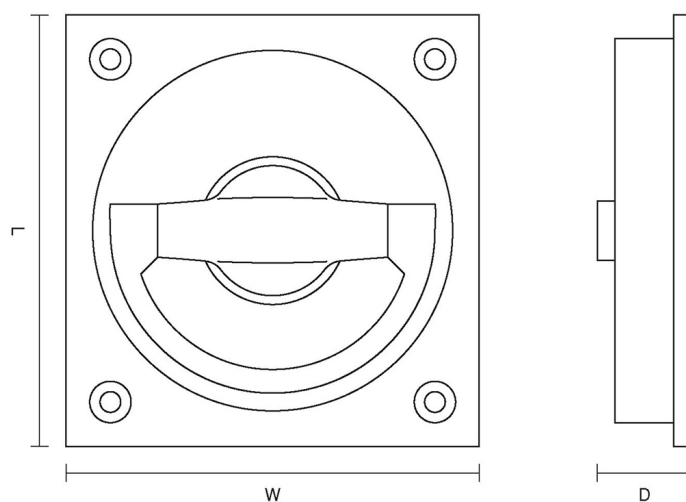

# CROFT

**Product Code:** 1805

**Product Name:** Flush Ring handle

**Description:** Part of our full range of sliding door furniture, our Flush Ring Handle.

Shown here in our Distressed Antique Brass finish.

### Product Information

- Choose from 65mm, 75mm, or 90mm size options
- Supplied with a 76mm spindle

Sizes	L	W	D
65 x 65mm	65	65	16.5
75 x 75mm	75	75	16.5
90 x 90mm	90	90	16.5

Available in all Croft finishes excluding RBMA, TB,