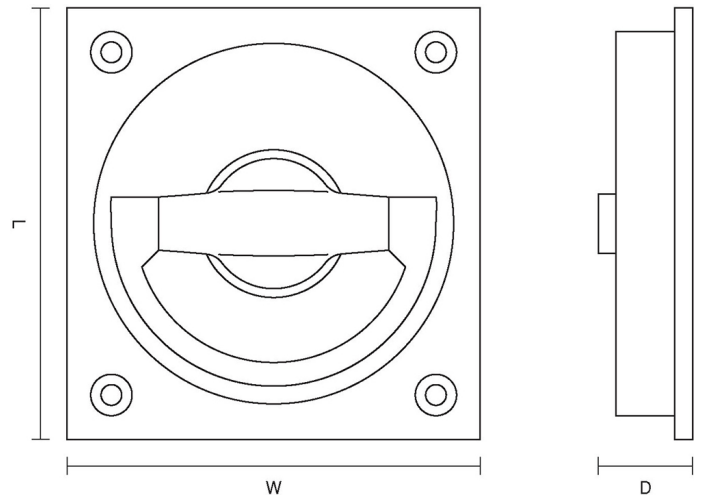

CROFT

Product Code: 1805

Product Name: Flush Ring handle

Description: Part of our full range of sliding door furniture, our Flush Ring Handle.

Shown here in our Tudor Bronze finish.

Product Information

Available in the following sizes: 65 x 65mm, 75 x 75mm, 90 x 90mm

Sizes	L	W	D
65 x 65mm	65	65	16.5
75 x 75mm	75	75	16.5
90 x 90mm	90	90	16.5

Available in all Croft finishes & patinas