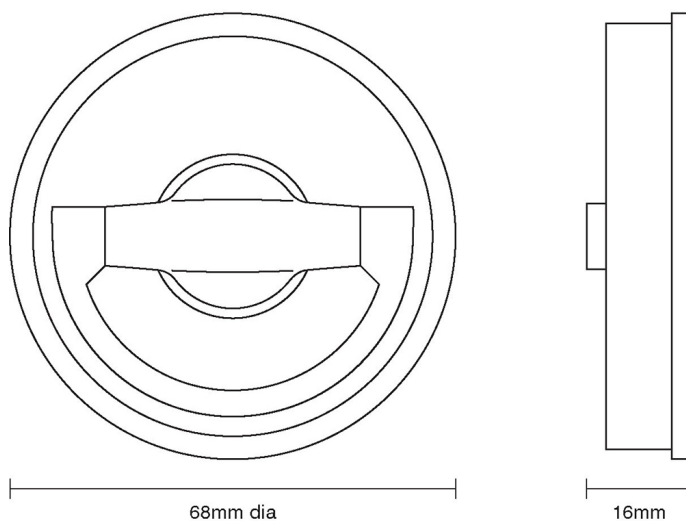

CROFT

Product Code: 1804C

Product Name: Circular Flush Latch Handle

Description: Part of our full range of sliding door furniture.

Shown here in our Imitation Bronze Metal Antique finish.

Product Information

68mm diameter.

Available in all Croft finishes excluding RBMA, TB,