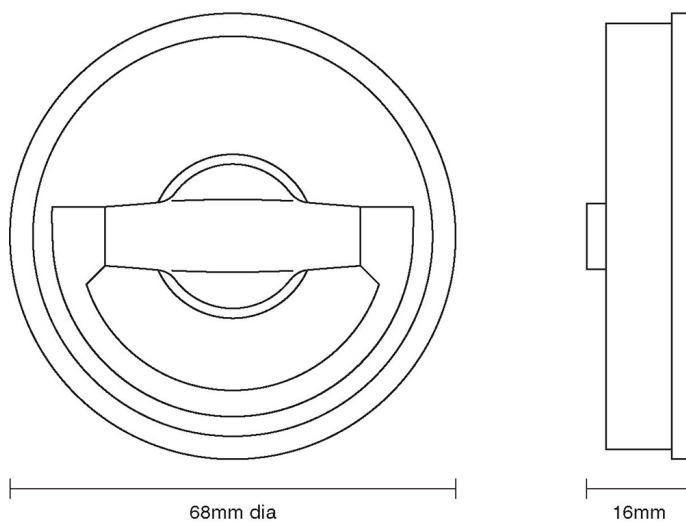

# CROFT

**Product Code:** 1804C

**Product Name:** Circular Flush Latch Handle

**Description:** Part of our full range of sliding door furniture.

Shown here in our Imitation Bronze Metal Antique finish.

## Product Information

68mm diameter.

Available in all Croft finishes excluding RBMA, TB,