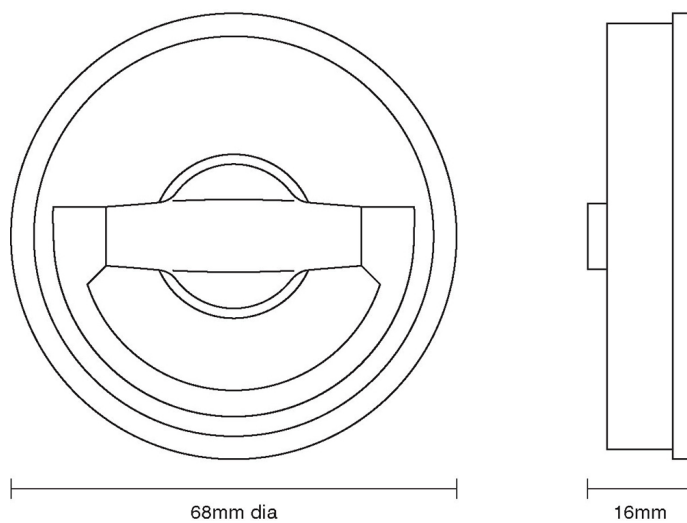

# CROFT

**Product Code:** 1804C

**Product Name:** Circular Flush Latch Handle

**Description:** Part of our full range of sliding door furniture.

Shown here in our Imitation Bronze Metal Antique finish.

## Product Information

68mm diameter.

Available in all Croft finishes excluding PGUL, RBMA, TB,