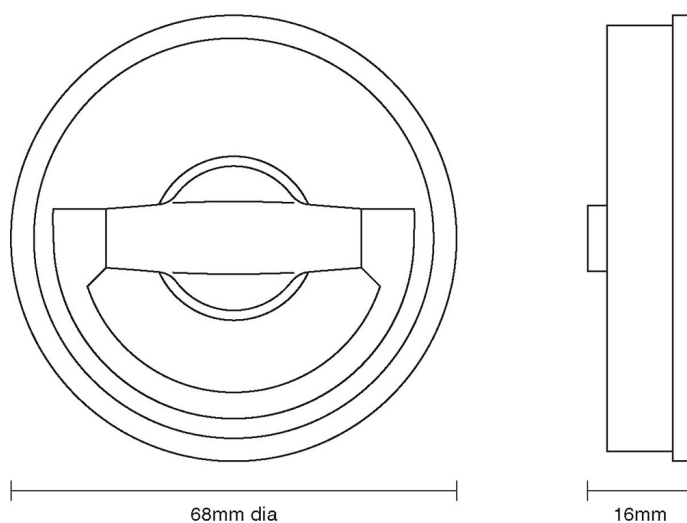

# CROFT

**Product Code:** 1804C

**Product Name:** Circular Flush Latch Handle

**Description:** Part of our full range of sliding door furniture.

Shown here in our Imitation Bronze Metal Antique finish.

## Product Information

68mm diameter.

Available in all Croft finishes excluding RBMA, TB,