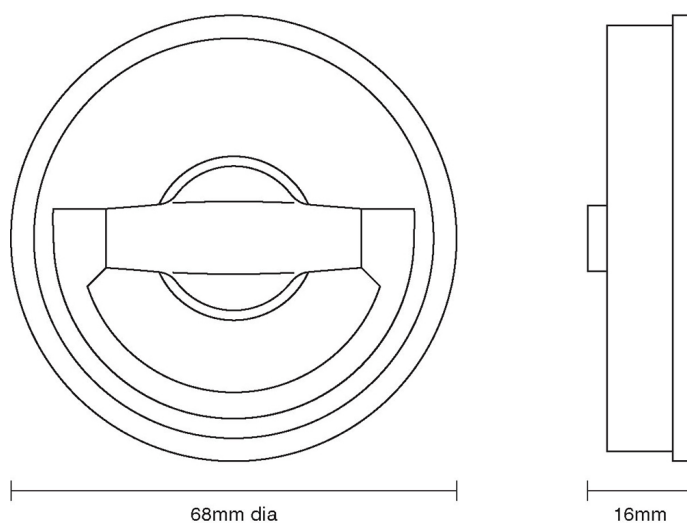

# CROFT

**Product Code:** 1804C

**Product Name:** Circular Flush Latch Handle

**Description:** Part of our full range of sliding door furniture.

Shown here in our Imitation Bronze Metal Antique finish.

## Product Information

68mm diameter.

Available in all Croft finishes excluding RBMA, TB,