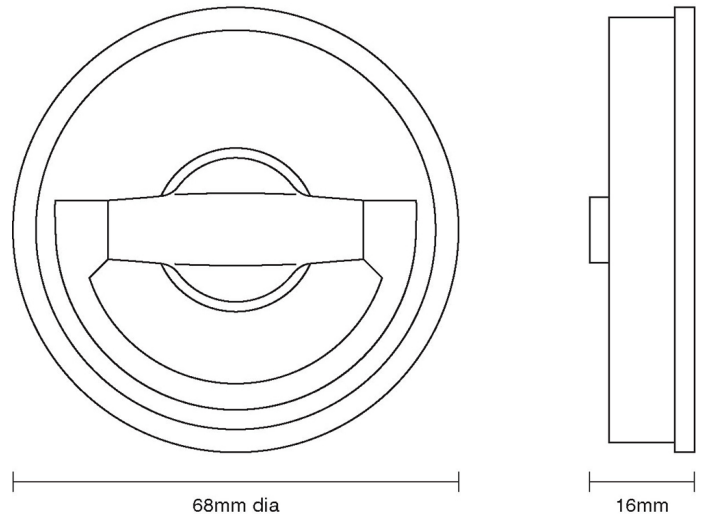

CROFT

Product Code: 1804C

Product Name: Circular Flush Latch Handle

Description: Part of our full range of sliding door furniture.

Shown here in our Antique Brass finish.

Product Information

68mm diameter.

Available in all Croft finishes excluding DORB, IBMA, IBUL, MBK, ORB, RBMA, TB, DEB, EB, CN, DCN, MCN,