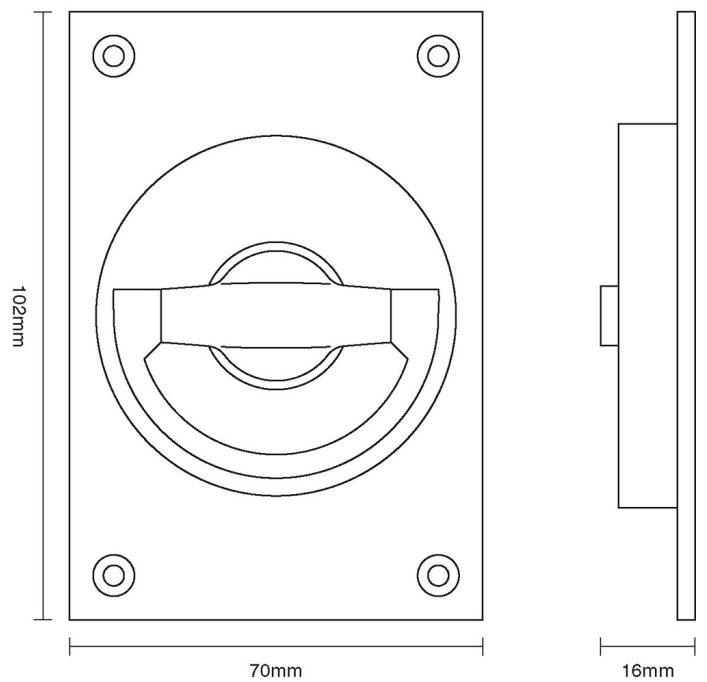

# CROFT

**Product Code:** 1804A

**Product Name:** Flush Latch Handle

**Description:** Part of our full range of sliding door furniture.

Shown here in our Imitation Bronze Metal Antique finish.

## Product Information

102mm x 70mm

Available in all Croft finishes excluding RBMA, TB,