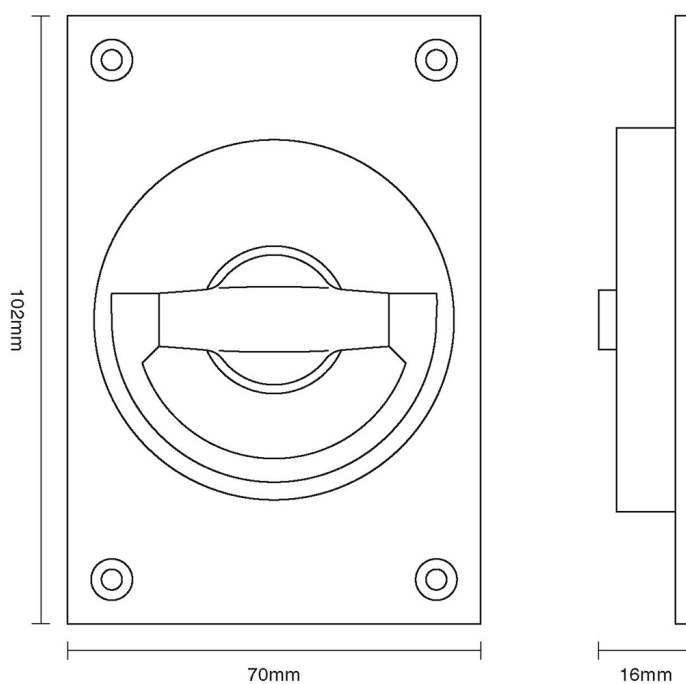

CROFT

Product Code: 1804A

Product Name: Flush Latch Handle

Description: Part of our full range of sliding door furniture.

Shown here in our Imitation Bronze Metal Antique finish.

Product Information

102mm x 70mm