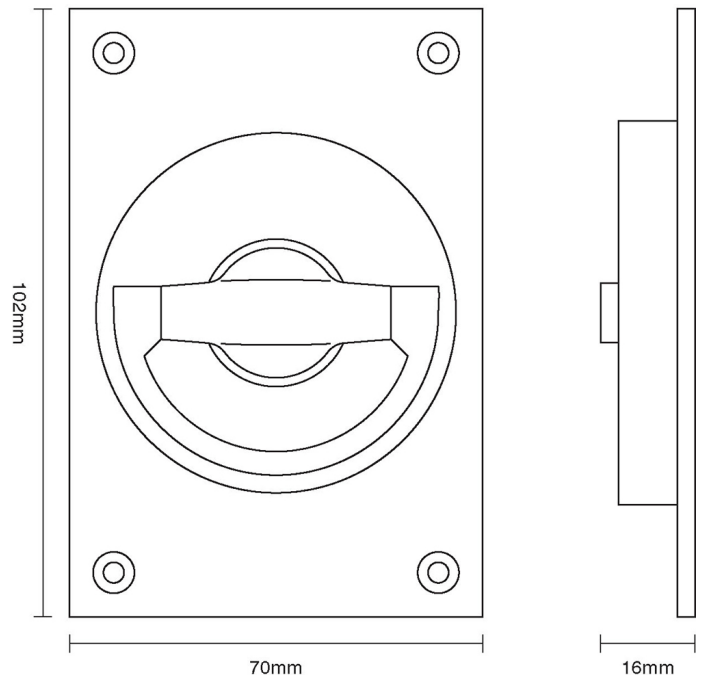

CROFT

Product Code: 1804A

Product Name: Flush Latch Handle

Description: Part of our full range of sliding door furniture.

Shown here in our Imitation Bronze Metal Antique finish.

Product Information

102mm x 70mm