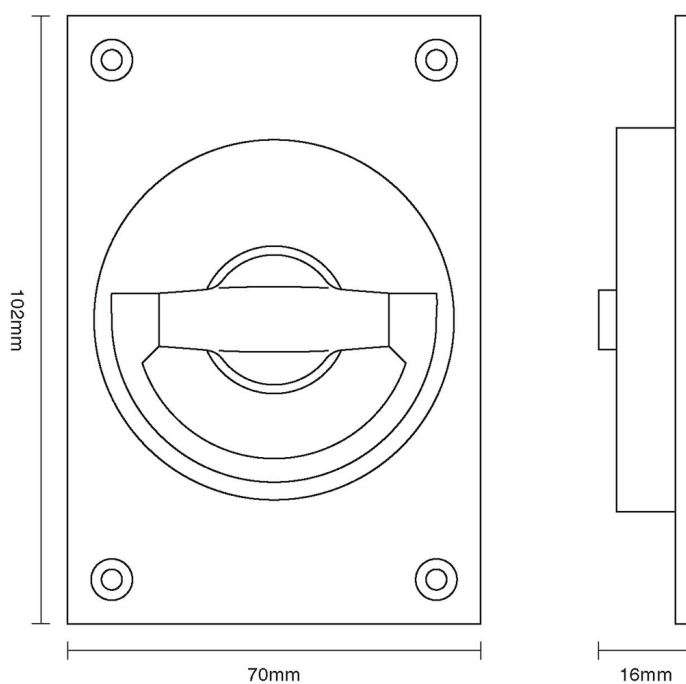

# CROFT

Product Code: 1804A

Product Name: Flush Latch Handle

Description: Part of our full range of sliding door furniture.

Shown here in our Satin Brass finish.

## Product Information

102mm x 70mm

Available in all Croft finishes excluding DORB, IBMA, IBUL, MBK, ORB, PBUL, RBMA, TB,