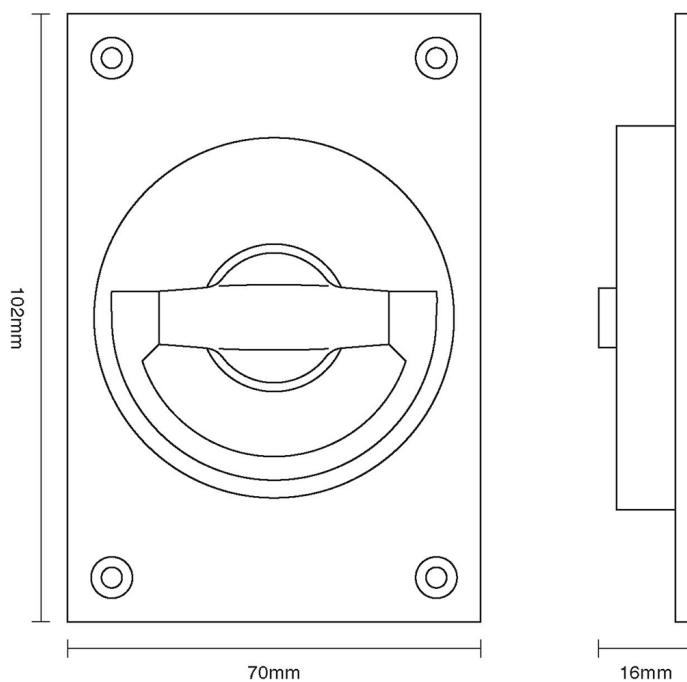

CROFT

Product Code: 1804A

Product Name: Flush Latch Handle

Description: Part of our full range of sliding door furniture.

Shown here in our Imitation Bronze Metal Antique finish.

Product Information

102mm x 70mm