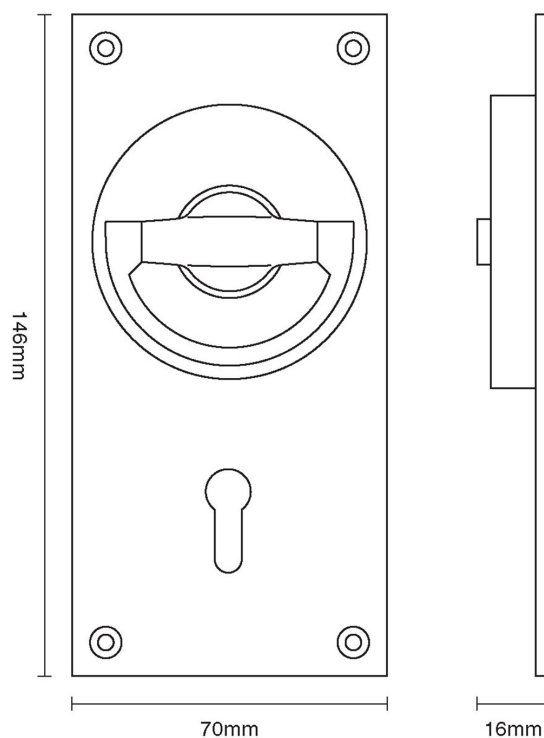

CROFT

Product Code: 1804

Product Name: Flush Lock Handle

Description: Part of our full range of sliding door furniture, our Flush Lock Handle.

Shown here in our Distressed Oil Rubbed Bronze finish.

Product Information

146mm x 70mm Also available in the following versions: 1804L - Latch 1804E - Euro Profile 1804O - Oval Profile
Also available in the following versions: 1804L - Latch 1804E - Euro Profile 1804O - Oval Profile