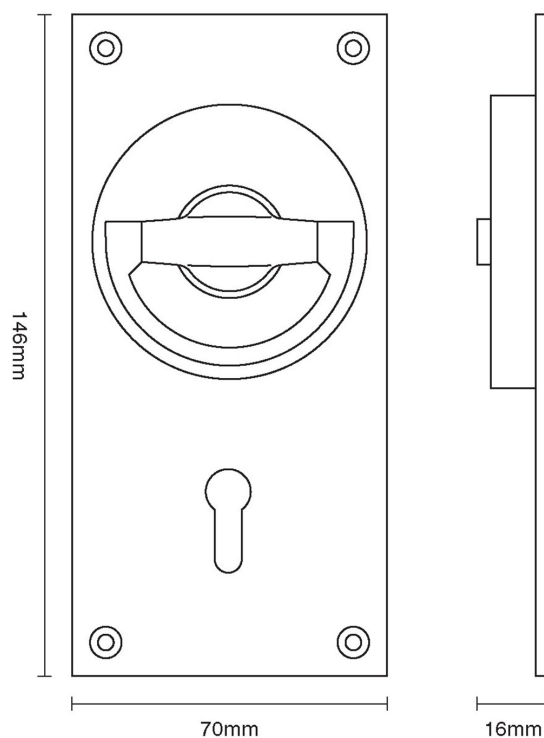

CROFT

Product Code: 1804

Product Name: Flush Lock Handle

Description: Part of our full range of sliding door furniture, our Flush Lock Handle.

Shown here in our Distressed Carbon finish.

Product Information

146mm x 70mm Also available in the following versions: 1804L - Latch 1804E - Euro Profile 1804O - Oval Profile
Also available in the following versions: 1804L - Latch 1804E - Euro Profile 1804O - Oval Profile