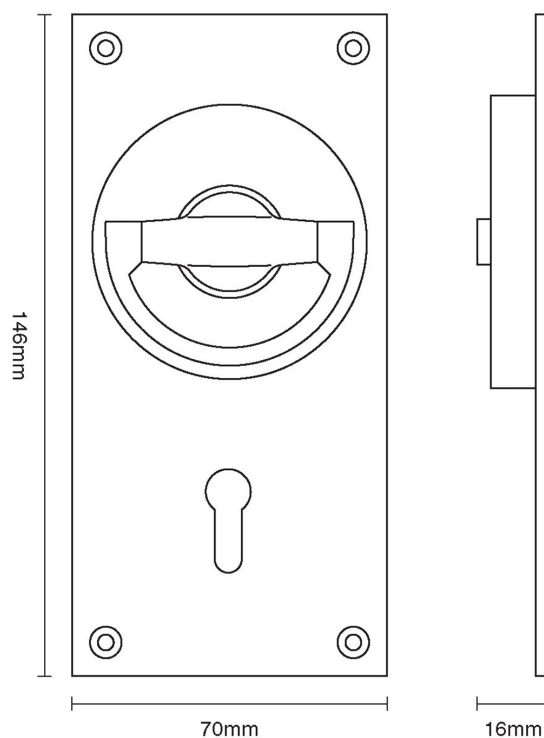

# CROFT

**Product Code:** 1804

**Product Name:** Flush Lock Handle

**Description:** Part of our full range of sliding door furniture, our Flush Lock Handle.

Shown here in our Distressed Oil Rubbed Bronze finish.

## Product Information

146mm x 70mm Also available in the following versions: 1804L - Latch 1804E - Euro Profile 1804O - Oval Profile  
Also available in the following versions: 1804L - Latch 1804E - Euro Profile 1804O - Oval Profile