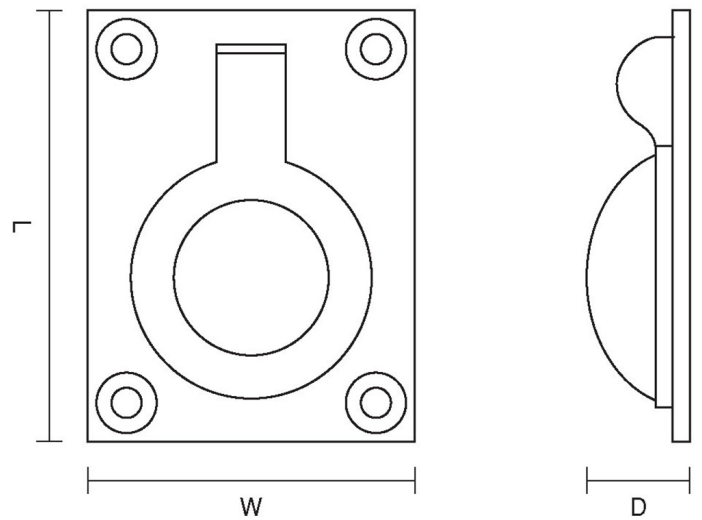

CROFT

Product Code: 1050

Product Name: Flush Ring

Description: Part of our full range of sliding door furniture, our Flush Ring.

Shown here in our finish.

Product Information

1 1/2" x 1 1/8" 2" x 1 1/2" 2 1/2" x 2" 3" x 2 1/4" (1 1/2" x 1 1/8" not available in PG, PGUL, TB, RBMA) 1 1/2" x 1 1/8" 2" x 1 1/2" 2 1/2" x 2" 3" x 2 1/4" (1 1/2" x 1 1/8" not available in PG, PGUL, TB, RBMA)

Sizes	L	W	D
1 1/2" x 1 1/8"	38	29	10
2 1/2" x 2"	64	50	17
2" x 1 1/2"	50	38	12
3" x 2 1/4"	77	57	20

Available in all Croft finishes excluding RBMA, TB, ZB,