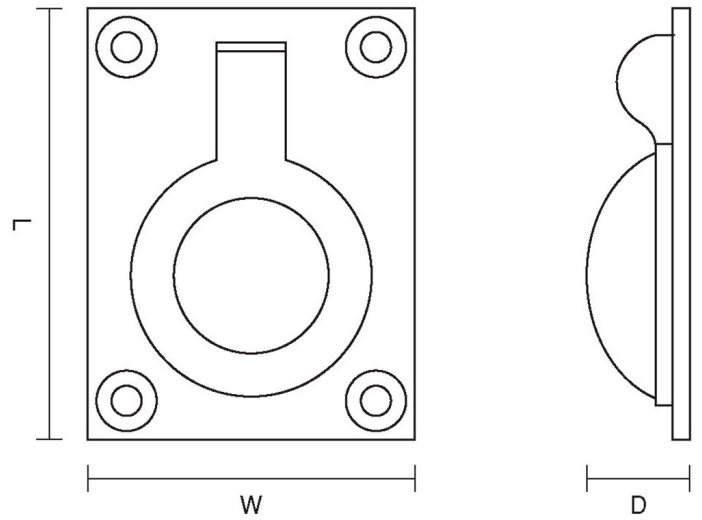

CROFT

Product Code: 1050

Product Name: Flush Ring

Description: Part of our full range of sliding door furniture, our Flush Ring.

Shown here in our Distressed Antique Brass finish.

Product Information

1 1/2" x 1 1/8" 2" x 1 1/2" 2 1/2" x 2" 3" x 2 1/4" (1 1/2" x 1 1/8" not available in PG, PGUL, TB, RBMA) 1 1/2" x 1 1/8" 2" x 1 1/2" 2 1/2" x 2" 3" x 2 1/4" (1 1/2" x 1 1/8" not available in PG, PGUL, TB, RBMA)

Sizes	L	W	D
1 1/2" x 1 1/8"	38	29	10
2 1/2" x 2"	64	50	17
2" x 1 1/2"	50	38	12
3" x 2 1/4"	77	57	20

Available in all Croft finishes excluding DORB, IBMA, IBUL, MBK, ORB, RBMA, TB, ZB,