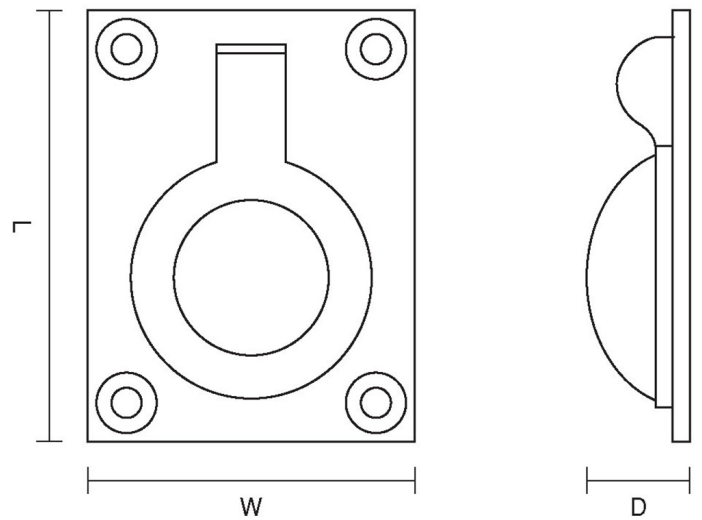

CROFT

Product Code: 1050

Product Name: Flush Ring

Description: Part of our full range of sliding door furniture, our Flush Ring.

Shown here in our Distressed Antique Brass finish.

Product Information

1 1/2" x 1 1/8" 2" x 1 1/2" 2 1/2" x 2" 3" x 2 1/4" (1 1/2" x 1 1/8" not available in PG, PGUL, TB, RBMA) 1 1/2" x 1 1/8" 2" x 1 1/2" 2 1/2" x 2" 3" x 2 1/4" (1 1/2" x 1 1/8" not available in PG, PGUL, TB, RBMA)

Sizes	L	W	D
1 1/2" x 1 1/8"	38	29	10
2 1/2" x 2"	64	50	17
2" x 1 1/2"	50	38	12
3" x 2 1/4"	77	57	20

Available in all Croft finishes excluding RBMA, TB, ZB,