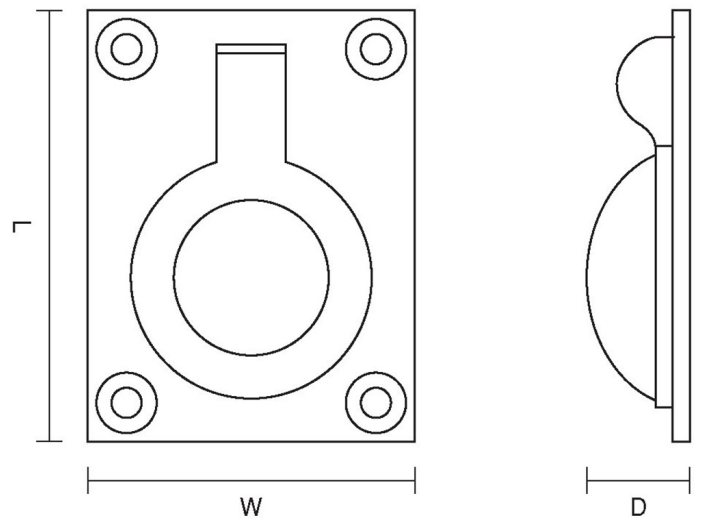

# CROFT

**Product Code:** 1050

**Product Name:** Flush Ring

**Description:** Part of our full range of sliding door furniture, our Flush Ring.

Shown here in our finish.

### Product Information

1 1/2" x 1 1/8" 2" x 1 1/2" 2 1/2" x 2" 3" x 2 1/4" (1 1/2" x 1 1/8" not available in PG, PGUL, TB, RBMA) 1 1/2" x 1 1/8" 2" x 1 1/2" 2 1/2" x 2" 3" x 2 1/4" (1 1/2" x 1 1/8" not available in PG, PGUL, TB, RBMA)

Sizes	L	W	D
1 1/2" x 1 1/8"	38	29	10
2 1/2" x 2"	64	50	17
2" x 1 1/2"	50	38	12
3" x 2 1/4"	77	57	20

Available in all Croft finishes excluding PGUL, RBMA, TB,