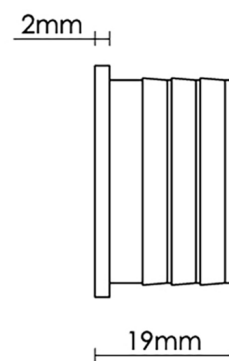

Available in all Croft finishes excluding RBMA, TB,