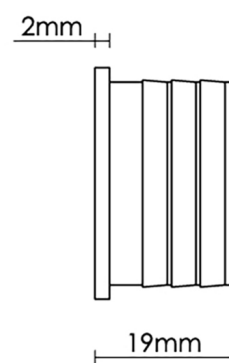

Available in all Croft finishes excluding RBMA, TB,