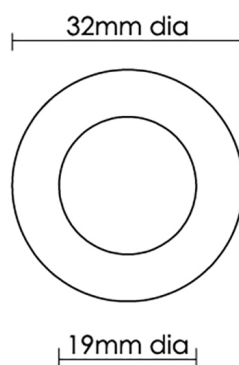

Available in all Croft finishes excluding RBMA, TB,