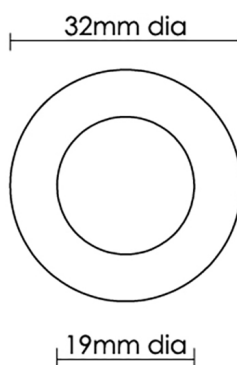

Available in all Croft finishes excluding PGUL, RBMA, TB,