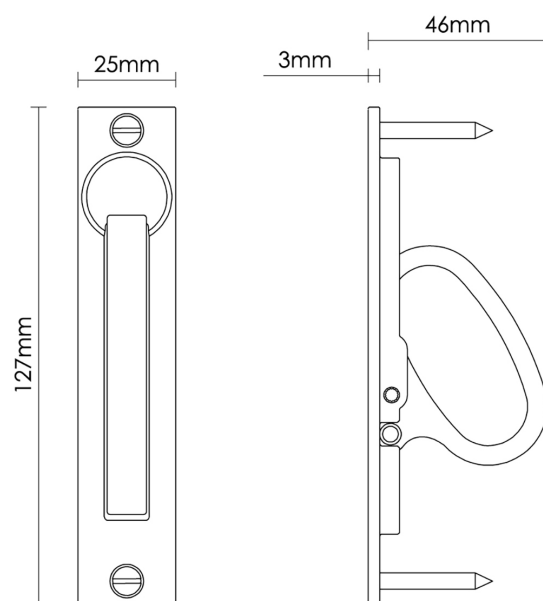

# CROFT

**Product Code:** 2601

**Product Name:** Medium Edge Pull

**Description:** Part of our full range of sliding door furniture. A more robust sliding door Pull.

Shown here in our Polished Nickel finish.

## Product Information

Designed for smooth and effortless one handed operation.

Available in all Croft finishes excluding RBMA, TB,