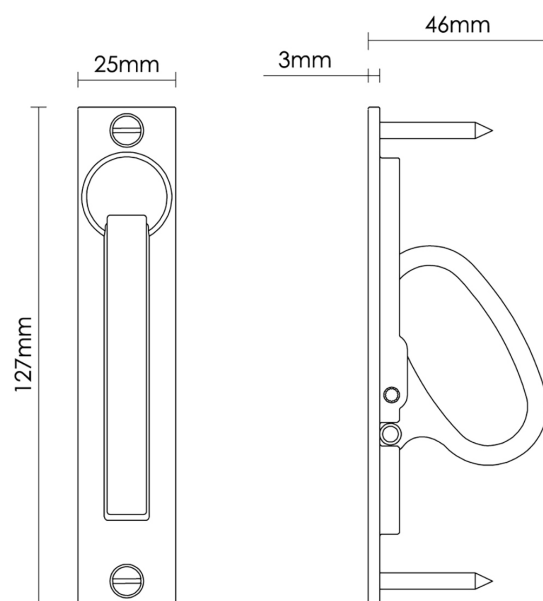

CROFT

Product Code: 2601

Product Name: Medium Edge Pull

Description: Part of our full range of sliding door furniture. A more robust sliding door Pull.

Shown here in our Polished Nickel finish.

Product Information

Designed for smooth and effortless one handed operation.

Available in all Croft finishes excluding DORB, IBMA, IBUL, MBK, ORB, RBMA, TB,