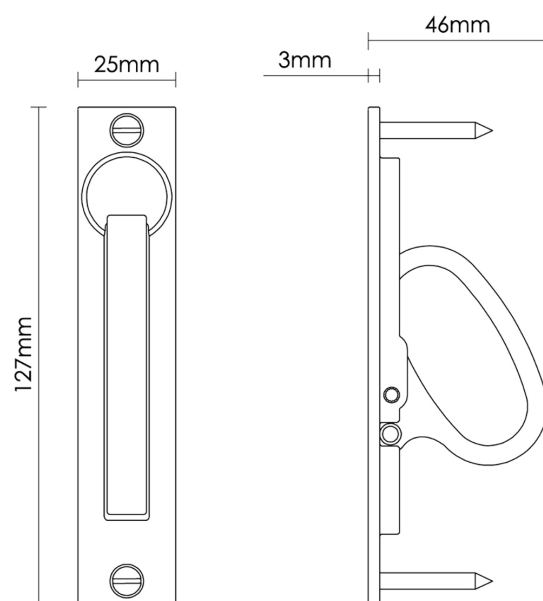

CROFT

Product Code: 2601

Product Name: Medium Edge Pull

Description: Part of our full range of sliding door furniture. A more robust sliding door Pull.

Shown here in our Polished Nickel finish.

Product Information

Designed for smooth and effortless one handed operation.

Available in all Croft finishes excluding RBMA, TB,