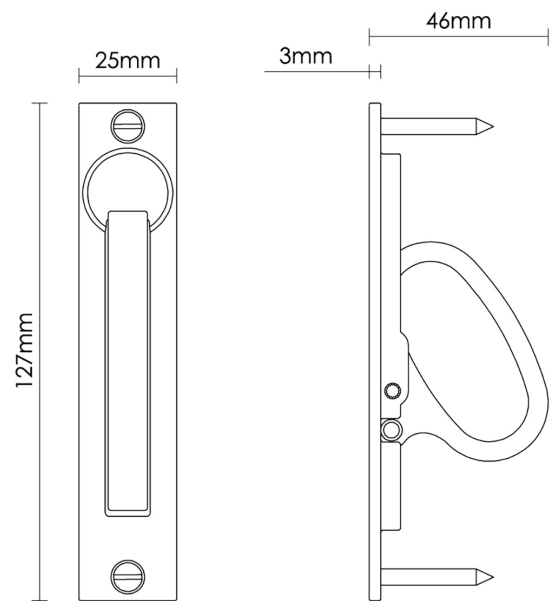

CROFT

Product Code: 2601

Product Name: Medium Edge Pull

Description: Part of our full range of sliding door furniture. A more robust sliding door Pull.

Shown here in our Polished Nickel finish.

Product Information

Designed for smooth and effortless one handed operation.

Available in all Croft finishes excluding RBMA, TB,