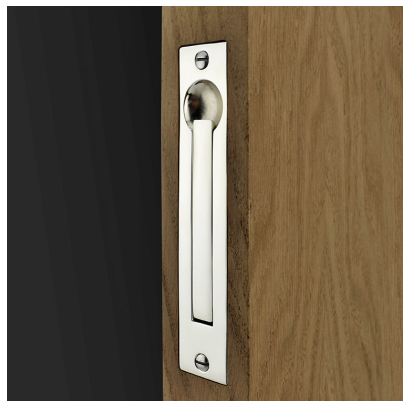

CROFT

Product Code: 2601

Product Name: Medium Edge Pull

Description: Part of our full range of sliding door furniture. A more robust sliding door Pull.

Shown here in our Polished Nickel finish.

Product Information

Designed for smooth and effortless one handed operation.

Available in all Croft finishes excluding RBMA, TB,