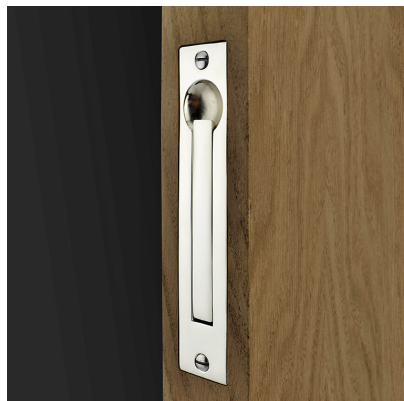

CROFT

Product Code: 2601

Product Name: Medium Edge Pull

Description: Part of our full range of sliding door furniture. A more robust sliding door Pull.

Shown here in our Polished Nickel finish.

Product Information

Designed for smooth and effortless one handed operation.

Available in all Croft finishes excluding DORB, IBMA, IBUL, MBK, ORB, RBMA, TB,