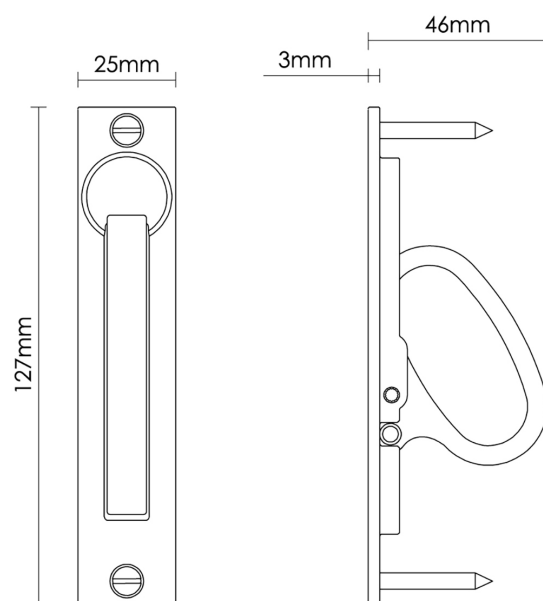

# CROFT

**Product Code:** 2601

**Product Name:** Medium Edge Pull

**Description:** Part of our full range of sliding door furniture. A more robust sliding door Pull.

Shown here in our Polished Nickel finish.

## Product Information

Designed for smooth and effortless one handed operation.

Available in all Croft finishes excluding PG, PGUL, RBMA, TB,