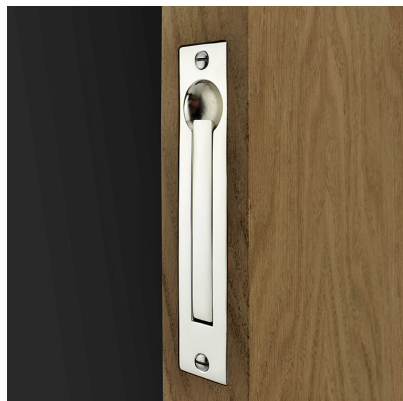

# CROFT

**Product Code:** 2601

**Product Name:** Medium Edge Pull

**Description:** Part of our full range of sliding door furniture. A more robust sliding door Pull.

Shown here in our Polished Nickel finish.

## Product Information

Designed for smooth and effortless one handed operation.

Available in all Croft finishes excluding RBMA, TB,