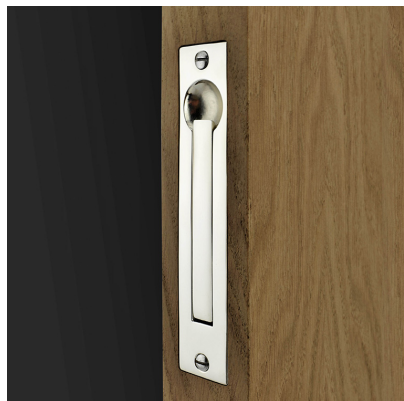

CROFT

Product Code: 2601

Product Name: Medium Edge Pull

Description: Part of our full range of sliding door furniture. A more robust sliding door Pull.

Shown here in our Polished Nickel finish.

Product Information

Designed for smooth and effortless one handed operation.

Available in all Croft finishes excluding RBMA, TB,