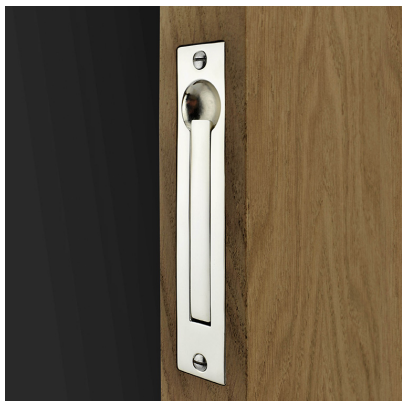

CROFT

Product Code: 2601

Product Name: Medium Edge Pull

Description: Part of our full range of sliding door furniture. A more robust sliding door Pull.

Shown here in our Polished Nickel finish.

Product Information

Designed for smooth and effortless one handed operation.

Available in all Croft finishes excluding RBMA, TB,