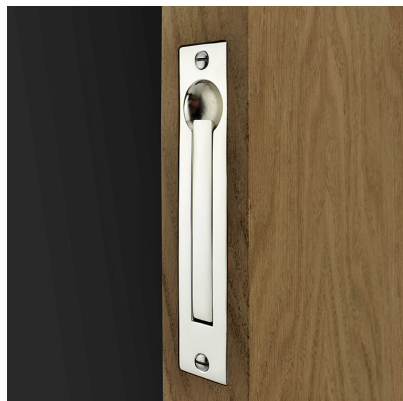

# CROFT

**Product Code:** 2601

**Product Name:** Medium Edge Pull

**Description:** Part of our full range of sliding door furniture. A more robust sliding door Pull.

Shown here in our Polished Nickel finish.

## Product Information

Designed for smooth and effortless one handed operation.

Available in all Croft finishes excluding PG, PGUL, RBMA, TB,