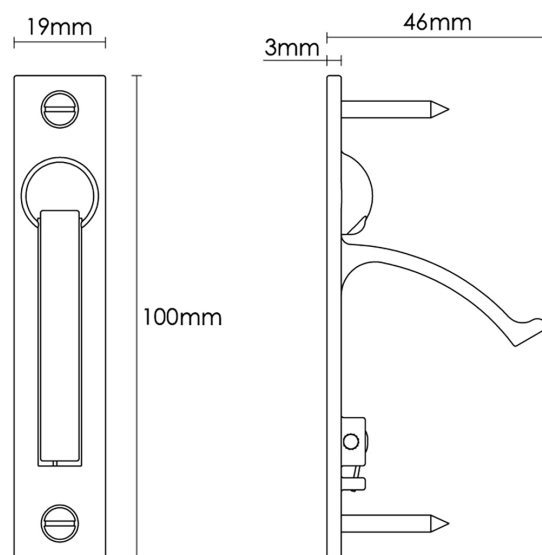

CROFT

Product Code: 2600

Product Name: Light Edge Pull

Description: Part of our full range of sliding door furniture. Slimline design, suitable for lighter sliding doors.

Shown here in our Polished Nickel finish.

Product Information

Easy one handed operation, with spring return mechanism.

Available in all Croft finishes excluding RBMA, TB,