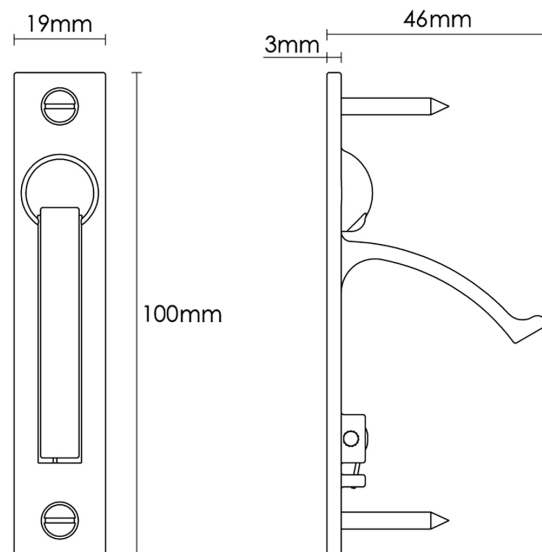

# CROFT

**Product Code:** 2600

**Product Name:** Light Edge Pull

**Description:** Part of our full range of sliding door furniture. Slimline design, suitable for lighter sliding doors.

Shown here in our Polished Nickel finish.

## Product Information

Easy one handed operation, with spring return mechanism.

Available in all Croft finishes excluding RBMA, TB,