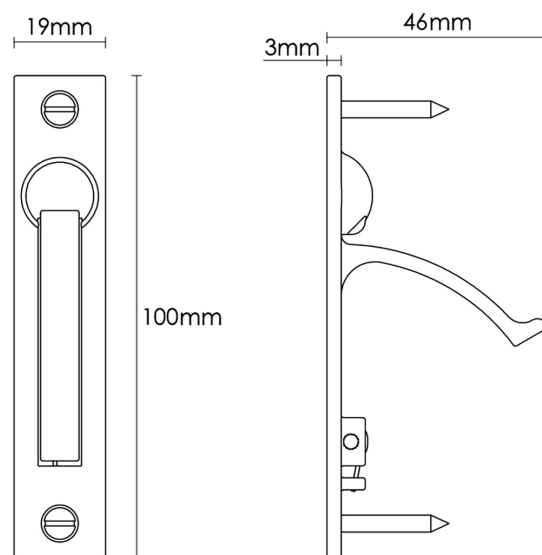

# CROFT

**Product Code:** 2600

**Product Name:** Light Edge Pull

**Description:** Part of our full range of sliding door furniture. Slimline design, suitable for lighter sliding doors.

Shown here in our Polished Nickel finish.

## Product Information

Easy one handed operation, with spring return mechanism.

Available in all Croft finishes excluding RBMA, TB,