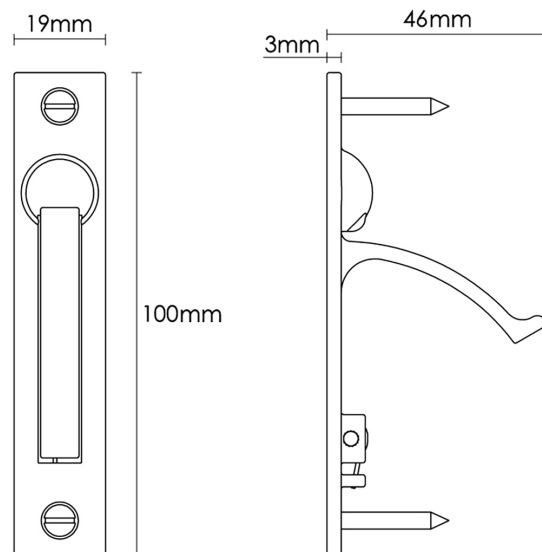

# CROFT

**Product Code:** 2600

**Product Name:** Light Edge Pull

**Description:** Part of our full range of sliding door furniture. Slimline design, suitable for lighter sliding doors.

Shown here in our Polished Nickel finish.

## Product Information

Easy one handed operation, with spring return mechanism.

Available in all Croft finishes excluding DORB, IBMA, IBUL, MBK, ORB, RBMA, TB,