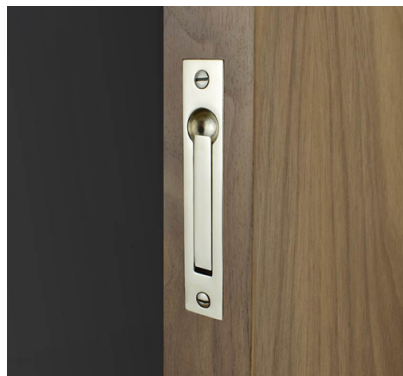

CROFT

Product Code: 2600

Product Name: Light Edge Pull

Description: Part of our full range of sliding door furniture. Slimline design, suitable for lighter sliding doors.

Shown here in our Polished Nickel finish.

Product Information

Easy one handed operation, with spring return mechanism.

Available in all Croft finishes excluding RBMA, TB,