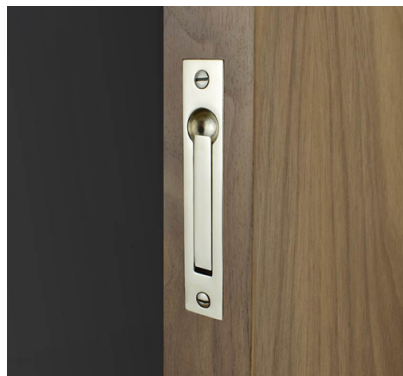

# CROFT

**Product Code:** 2600

**Product Name:** Light Edge Pull

**Description:** Part of our full range of sliding door furniture. Slimline design, suitable for lighter sliding doors.

Shown here in our Polished Nickel finish.

## Product Information

Easy one handed operation, with spring return mechanism.

Available in all Croft finishes excluding RBMA, TB,