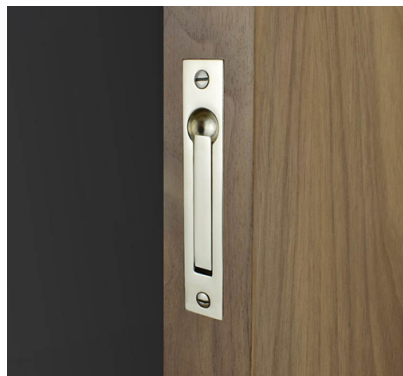

# CROFT

**Product Code:** 2600

**Product Name:** Light Edge Pull

**Description:** Part of our full range of sliding door furniture. Slimline design, suitable for lighter sliding doors.

Shown here in our Polished Nickel finish.

## Product Information

Easy one handed operation, with spring return mechanism.

Available in all Croft finishes excluding DORB, IBMA, IBUL, MBK, ORB, RBMA, TB,