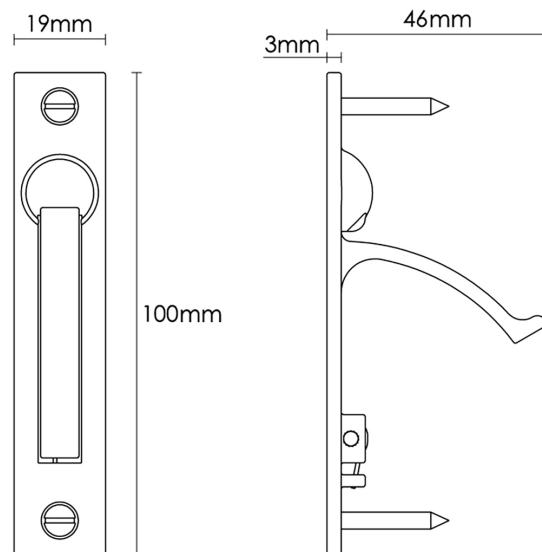

CROFT

Product Code: 2600

Product Name: Light Edge Pull

Description: Part of our full range of sliding door furniture. Slimline design, suitable for lighter sliding doors.

Shown here in our Polished Nickel finish.

Product Information

Easy one handed operation, with spring return mechanism.

Available in all Croft finishes excluding RBMA, TB,