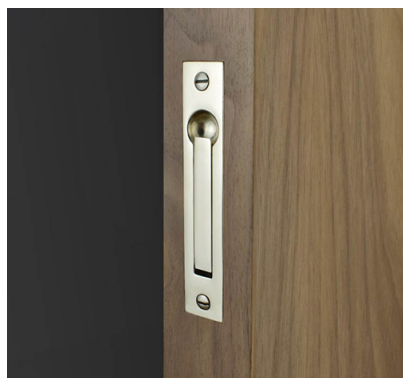

# CROFT

**Product Code:** 2600

**Product Name:** Light Edge Pull

**Description:** Part of our full range of sliding door furniture. Slimline design, suitable for lighter sliding doors.

Shown here in our Polished Nickel finish.

## Product Information

Easy one handed operation, with spring return mechanism.

Available in all Croft finishes excluding RBMA, TB,