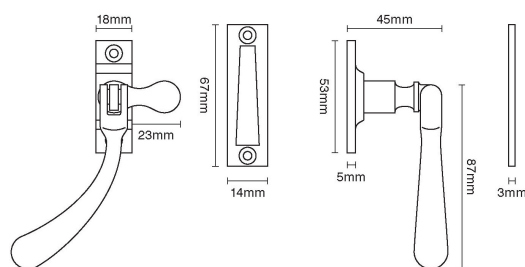

CROFT

Product Code: 1792W

Product Name: Bulb End Casement Fastener – Weatherseal

Description: Part of our full range of window fittings. Suitable for windows fitted with a weatherseal. Locking Version shown

Shown here in our Autumn Bronze finish.

Product Information

Part of our full range of window fittings. Suitable for windows fitted with a weatherseal. Locking Version shown

Available in all Croft finishes excluding DORB, IBMA, IBUL, MBK, ORB, RBMA, TB,