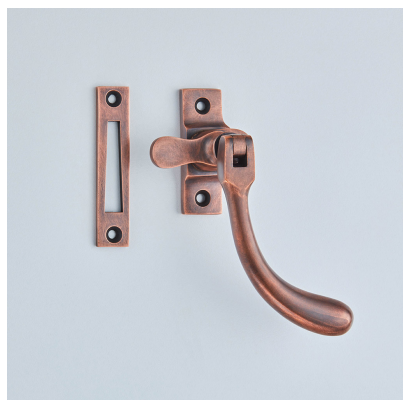

CROFT

Product Code: 1792W

Product Name: Bulb End Casement Fastener – Weatherseal

Description: Part of our full range of window fittings. Suitable for windows fitted with a weatherseal. Locking Version shown

Shown here in our Autumn Bronze finish.

Product Information

Part of our full range of window fittings. Suitable for windows fitted with a weatherseal. Locking Version shown

Available in all Croft finishes excluding DORB, IBMA, IBUL, MBK, ORB, RBMA, TB,