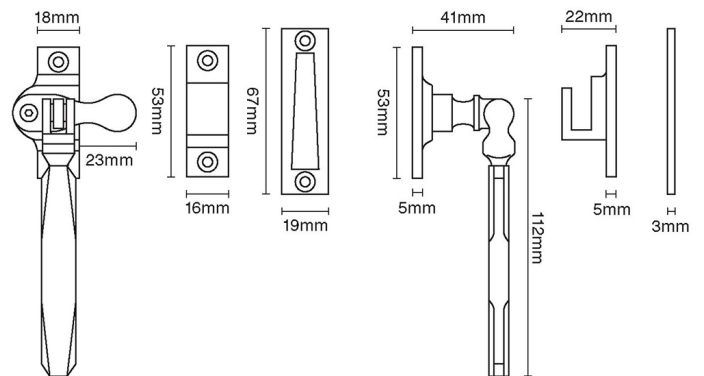

CROFT

Product Code: 7018L

Product Name: Art Deco Casement Fastener – Locking

Description: Our lockable Art Deco casement fastener, part of our full range of casement window fittings. Non Locking version available.

Shown here in our Antique Brass finish.

Product Information

Available: With Mortice plate (MP) With Hook plate (HP) With Mortice and Hook plate (MP and HP)

Available in all Croft finishes excluding RBMA, TB,