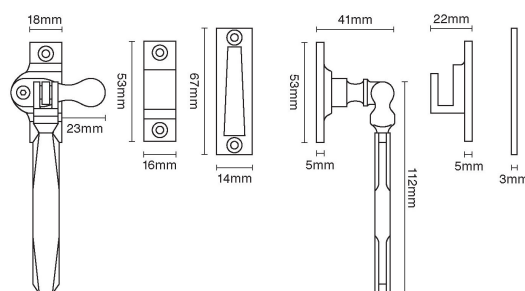

CROFT

Product Code: 7018L

Product Name: Art Deco Casement Fastener – Locking

Description: Our lockable Art Deco casement fastener, part of our full range of casement window fittings. Non Locking version available.

Shown here in our Antique Brass finish.

Product Information

Available: With Mortice plate (MP) With Hook plate (HP) With Mortice and Hook plate (MP and HP)

Available in all Croft finishes excluding DORB, IBMA, IBUL, MBK, ORB, RBMA, TB,