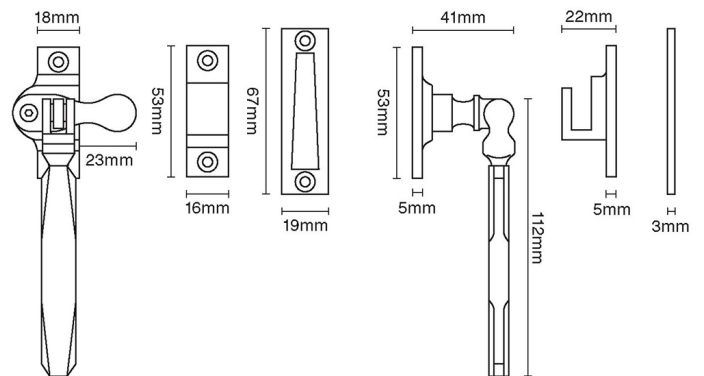

Available in all Croft finishes excluding RBMA, TB,