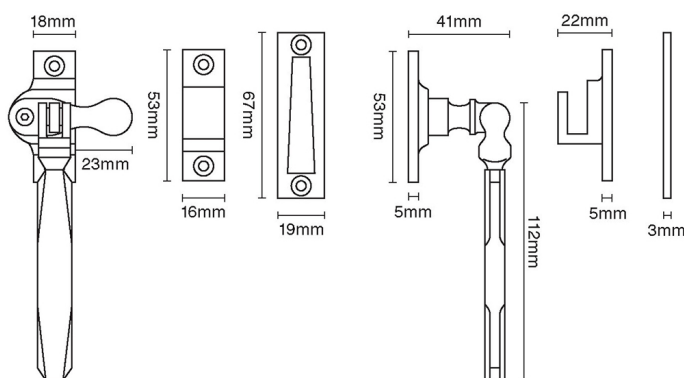

CROFT

Product Code: 7018L

Product Name: Art Deco Casement Fastener – Locking

Description: Our lockable Art Deco casement fastener, part of our full range of casement window fittings. Non Locking version available.

Shown here in our Antique Brass finish.

Product Information

Available: With Mortice plate (MP) With Hook plate (HP) With Mortice and Hook plate (MP and HP)

Available in all Croft finishes excluding RBMA, TB,