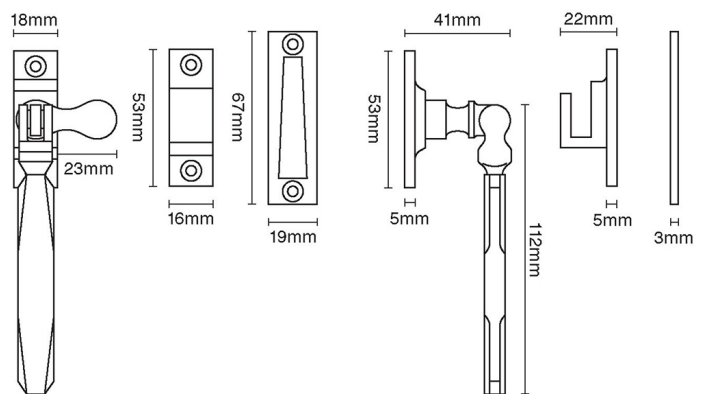

CROFT

Product Code: 7018

Product Name: Art Deco Casement Fastener

Description: Part of our full range of casement window fittings. Locking version shown.

Shown here in our Antique Brass finish.

Product Information

- Available with Mortice plate (MP) With Hook plate (HP) With Mortice and Hook plate (MP & HP)

- For windows with a draught seal or weather seal, order our 7018W

Available in all Croft finishes excluding RBMA, TB,