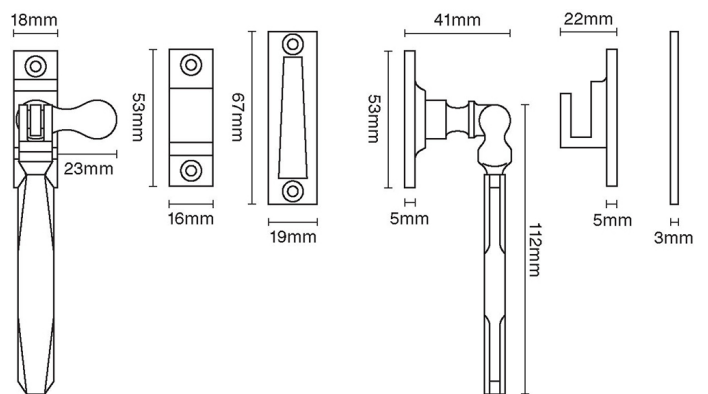

CROFT

Product Code: 7018

Product Name: Art Deco Casement Fastener

Description: Part of our full range of casement window fittings. Locking version shown.

Shown here in our Antique Brass finish.

Product Information

Available: With Mortice plate (MP) With Hook plate (HP) With Mortice and Hook plate (MP and HP) Available: With Mortice plate (MP) With Hook plate (HP) With Mortice and Hook plate (MP and HP)

Available in all Croft finishes & patinas