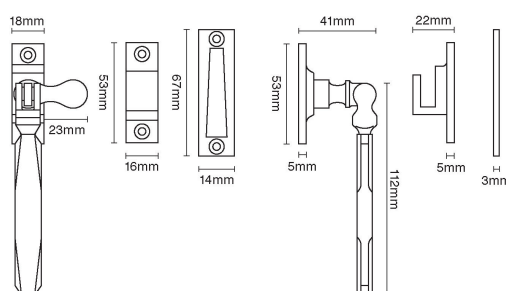

# CROFT

**Product Code:** 7018

**Product Name:** Art Deco Casement Fastener

**Description:** Part of our full range of casement window fittings. Locking version shown.

Shown here in our Antique Brass finish.

## Product Information

- Available with Mortice plate (MP) With Hook plate (HP) With Mortice and Hook plate (MP & HP)

- For windows with a draught seal or weather seal, order our 7018W

Available in all Croft finishes excluding DORB, IBMA, IBUL, MBK, ORB, RBMA, TB,