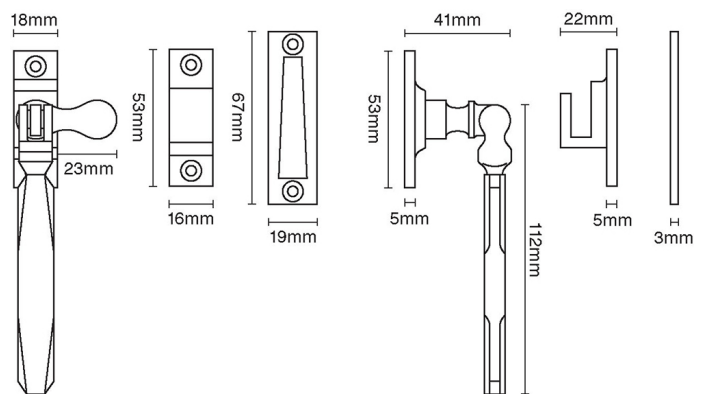

# CROFT

**Product Code:** 7018

**Product Name:** Art Deco Casement Fastener

**Description:** Part of our full range of casement window fittings. Locking version shown.

Shown here in our Antique Brass finish.

## Product Information

- Available with Mortice plate (MP) With Hook plate (HP) With Mortice and Hook plate (MP & HP)

- For windows with a draught seal or weather seal, order our 7018W

Available in all Croft finishes excluding RBMA, TB,