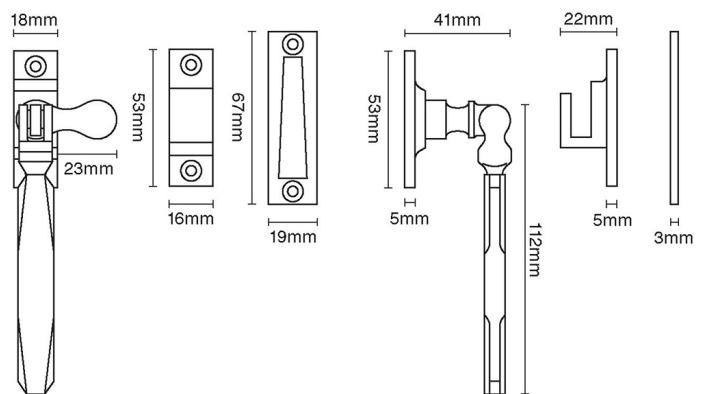

# CROFT

**Product Code:** 7018

**Product Name:** Art Deco Casement Fastener

**Description:** Part of our full range of casement window fittings. Locking version shown.

Shown here in our Antique Brass finish.

## Product Information

- Available with Mortice plate (MP) With Hook plate (HP) With Mortice and Hook plate (MP & HP)

- For windows with a draught seal or weather seal, order our 7018W

Available in all Croft finishes excluding RBMA, TB,