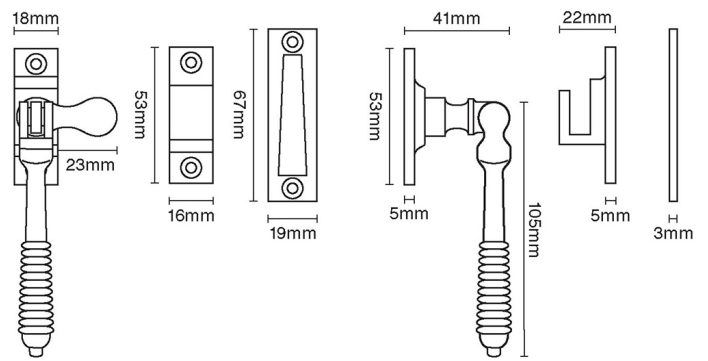

# CROFT

**Product Code:** 6436

**Product Name:** Reeded Casement Fastener

**Description:** Part of our full range of casement window fittings. Locking version shown.

Shown here in our Autumn Bronze finish.

## Product Information

Available: With Mortice plate (MP) With Hook plate (HP) With Mortice and Hook plate (MP and HP)

Available in all Croft finishes excluding RBMA, TB,