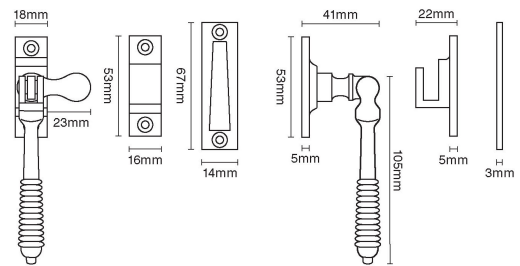

Available in all Croft finishes excluding DORB, IBMA, IBUL, MBK, ORB, RBMA, TB,