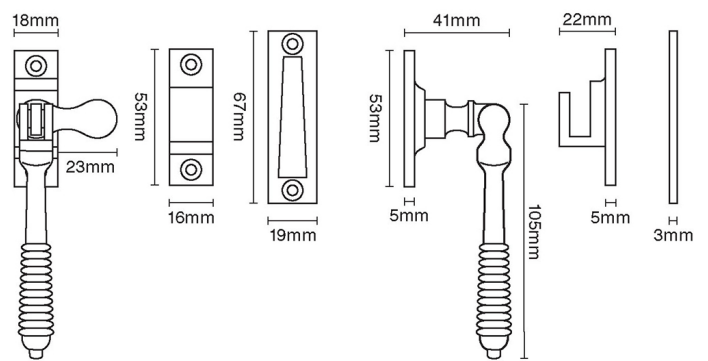

CROFT

Product Code: 6436

Product Name: Reeded Casement Fastener

Description: Part of our full range of casement window fittings. Locking version shown.

Shown here in our Autumn Bronze finish.

Product Information

Available: With Mortice plate (MP) With Hook plate (HP) With Mortice and Hook plate (MP and HP)

Available in all Croft finishes excluding RBMA, TB,