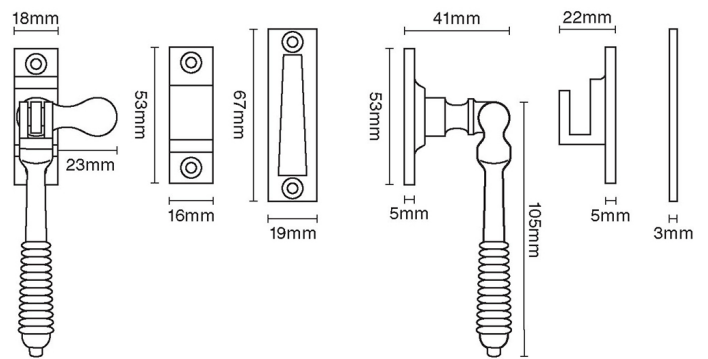

CROFT

Product Code: 6436

Product Name: Reeded Casement Fastener

Description: Part of our full range of casement window fittings. Locking version shown.

Shown here in our Autumn Bronze finish.

Product Information

Available: With Mortice plate (MP) With Hook plate (HP) With Mortice and Hook plate (MP and HP)

Available in all Croft finishes excluding RBMA, TB,