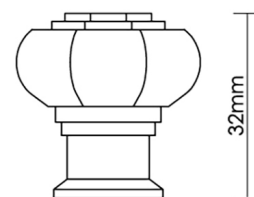

CROFT

Product Code: 4102

Product Name: Crown Cabinet Knob

Description: Introducing our elegant Flat Octagonal Cabinet Knob, with octagonal shape and stepped detail to the face. Designed to complement our Flat Octagonal Door Furniture 4180.

Shown here in our Polished Nickel finish.

Product Information

Supplied with a M5 x 65mm break off screw.

32mm

19mm dia

Available in all Croft finishes excluding DORB, IBMA, IBUL, MBK, ORB, RBMA, TB,