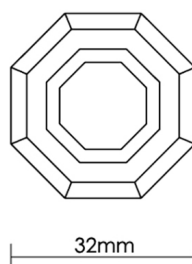

CROFT

Product Code: 4102

Product Name: Crown Cabinet Knob

Description: Introducing our elegant Flat Octagonal Cabinet Knob, with octagonal shape and stepped detail to the face. Designed to complement our Flat Octagonal Door Furniture 4180.

Shown here in our Polished Nickel finish.

Product Information

Supplied with a M5 x 65mm break off screw.

Available in all Croft finishes excluding RBMA, TB,