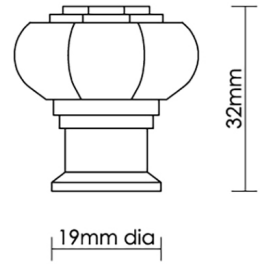

Available in all Croft finishes excluding RBMA, TB,