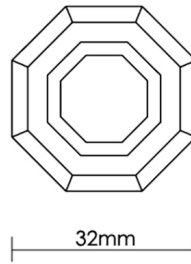

CROFT

Product Code: 4102

Product Name: Crown Cabinet Knob

Description: Introducing our elegant Flat Octagonal Cabinet Knob, with octagonal shape and stepped detail to the face. Designed to complement our Flat Octagonal Door Furniture 4180.

Shown here in our Polished Nickel finish.

Product Information

Supplied with a M5 x 65mm break off screw.

Available in all Croft finishes excluding RBMA, TB,