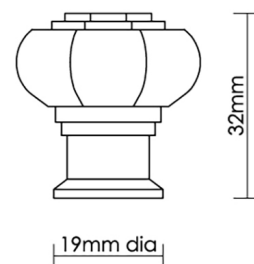

CROFT

Product Code: 4102

Product Name: Crown Cabinet Knob

Description: Introducing our elegant Flat Octagonal Cabinet Knob, with octagonal shape and stepped detail to the face. Designed to complement our Flat Octagonal Door Furniture 4180.

Shown here in our Polished Nickel finish.

Product Information

Supplied with a M5 x 65mm break off screw.

Available in all Croft finishes excluding RBMA, TB,