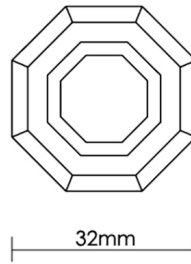

Available in all Croft finishes excluding RBMA, TB,