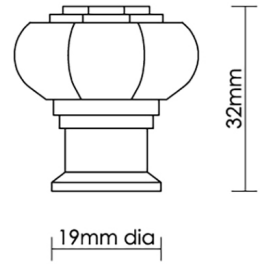

CROFT

Product Code: 4102

Product Name: Crown Cabinet Knob

Description: Introducing our elegant Flat Octagonal Cabinet Knob, with octagonal shape and stepped detail to the face. Designed to complement our Flat Octagonal Door Furniture 4180.

Shown here in our Polished Nickel finish.

Product Information

Supplied with a M5 x 65mm break off screw.

Available in all Croft finishes excluding RBMA, TB,