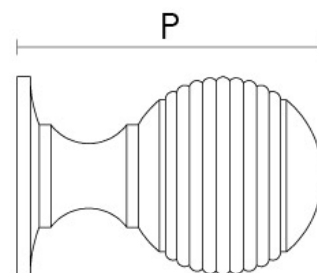

CROFT

Product Code: 4101

Product Name: Reeded Ball Cabinet Knob

Description: Our beautiful Reeded Ball Cabinet Knob in solid brass. Available in three sizes and perfect for drawers, cabinets and kitchens.

Shown here in our Autumn Bronze finish.

Product Information

Available in 23mm, 26mm, or 32mm.

Supplied with a M5 x 65mm break off screw.

Sizes	D	P
23mm	23mm	35mm
26mm	26mm	40mm
32mm	32mm	53mm

Available in all Croft finishes excluding RBMA, TB,