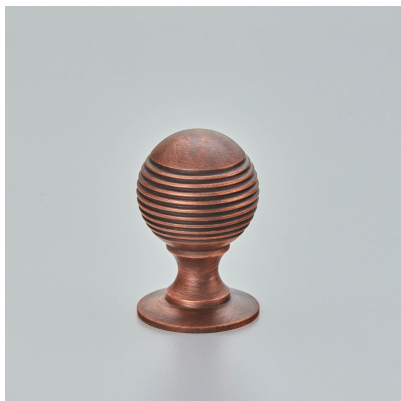

CROFT

Product Code: 4101

Product Name: Reeded Ball Cabinet Knob

Description: Our beautiful Reeded Ball Cabinet Knob in solid brass. Available in three sizes and perfect for drawers, cabinets and kitchens.

Shown here in our Autumn Bronze finish.

Product Information

Available in 23mm, 26mm, or 32mm.

Supplied with a M5 x 65mm break off screw.

Sizes	D	P
23mm	23mm	35mm
26mm	26mm	40mm
32mm	32mm	53mm

Available in all Croft finishes excluding RBMA, TB,