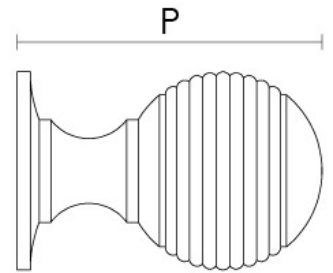

CROFT

Product Code: 4101

Product Name: Reeded Ball Cabinet Knob

Description: Our beautiful Reeded Ball Cabinet Knob in solid brass. Available in three sizes and perfect for drawers, cabinets and kitchens.

Shown here in our Autumn Bronze finish.

Product Information

Available in 23mm, 26mm, or 32mm.

Supplied with a M5 x 65mm break off screw.

Sizes	D	P
23mm	23mm	35mm
26mm	26mm	40mm
32mm	32mm	53mm

Available in all Croft finishes excluding RBMA, TB,