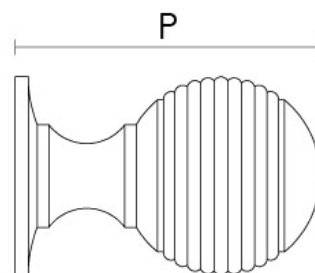

CROFT

Product Code: 4101

Product Name: Reeded Ball Cabinet Knob

Description: Our beautiful Reeded Ball Cabinet Knob in solid brass. Available in three sizes and perfect for drawers, cabinets and kitchens.

Shown here in our Autumn Bronze finish.

Product Information

Available in 23mm, 26mm, or 32mm.

Supplied with a M5 x 65mm break off screw.

Sizes	D	P
23mm	23mm	35mm
26mm	26mm	40mm
32mm	32mm	53mm

Available in all Croft finishes excluding RBMA, TB,