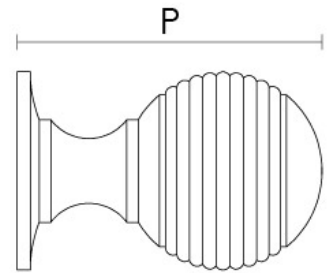

CROFT

Product Code: 4101

Product Name: Reeded Ball Cabinet Knob

Description: Our beautiful Reeded Ball Cabinet Knob in solid brass. Available in three sizes and perfect for drawers, cabinets and kitchens.

Shown here in our Autumn Bronze finish.

Product Information

Available in 23mm, 26mm, or 32mm.

Supplied with a M5 x 65mm break off screw.

| Sizes | D | P |
|-------|------|------|
| 23mm | 23mm | 35mm |
| 26mm | 26mm | 40mm |
| 32mm | 32mm | 53mm |