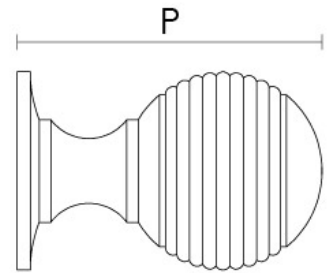

CROFT

Product Code: 4101

Product Name: Reeded Ball Cabinet Knob

Description: Our beautiful Reeded Ball Cabinet Knob in solid brass. Available in three sizes and perfect for drawers, cabinets and kitchens.

Shown here in our Autumn Bronze finish.

Product Information

Available in 23mm, 26mm, or 32mm.

Supplied with a M5 x 65mm break off screw.

Sizes	D	P
23mm	23mm	35mm
26mm	26mm	40mm
32mm	32mm	53mm

Available in all Croft finishes excluding DORB, IBMA, IBUL, MBK, ORB, RBMA, TB,