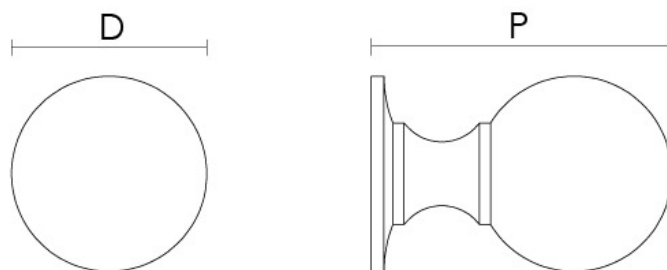

CROFT

Product Code: 4100

Product Name: Ball Cabinet Knob

Description: Our beautiful Ball Cabinet Knob in solid brass. Available in three sizes and perfect for drawers, cabinets and kitchens.

Shown here in our Polished Nickel finish.

Product Information

Available in 23mm, 26mm, or 32mm.

Supplied with a M5 x 65mm break off screw.

Sizes	D	P
23mm	23mm	35mm
26mm	26mm	40mm
32mm	32mm	53mm

Available in all Croft finishes excluding RBMA, TB,