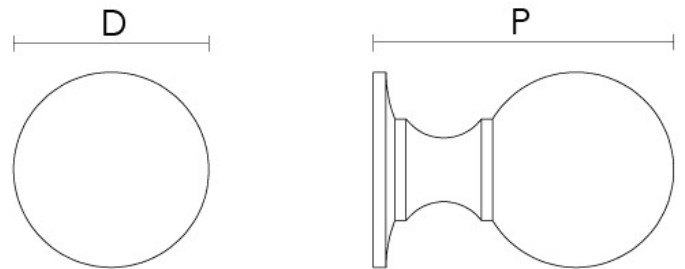

# CROFT

**Product Code:** 4100

**Product Name:** Ball Cabinet Knob

**Description:** Our beautiful Ball Cabinet Knob in solid brass. Available in three sizes and perfect for drawers, cabinets and kitchens.

## Product Information

Available in 23mm, 26mm, or 32mm.

Supplied with a M5 x 65mm break off screw.

Sizes	D	P
23mm	23mm	35mm
26mm	26mm	40mm
32mm	32mm	53mm

Available in all Croft finishes excluding RBMA, TB,