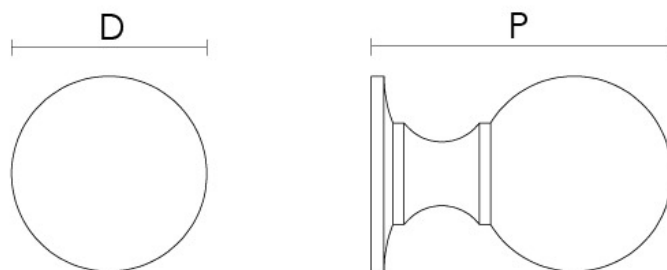

# CROFT

**Product Code:** 4100

**Product Name:** Ball Cabinet Knob

**Description:** Our beautiful Ball Cabinet Knob in solid brass. Available in three sizes and perfect for drawers, cabinets and kitchens.

## Product Information

Available in 23mm, 26mm, or 32mm.

Supplied with a M5 x 65mm break off screw.

Sizes	D	P
23mm	23mm	35mm
26mm	26mm	40mm
32mm	32mm	53mm

Available in all Croft finishes excluding RBMA, TB,