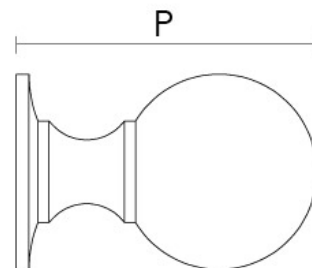

CROFT

Product Code: 4100

Product Name: Ball Cabinet Knob

Description: Our beautiful Ball Cabinet Knob in solid brass. Available in three sizes and perfect for drawers, cabinets and kitchens.

Shown here in our Polished Nickel finish.

Product Information

Available in 23mm, 26mm, or 32mm.

Supplied with a M5 x 65mm break off screw.

Sizes	D	P
23mm	23mm	35mm
26mm	26mm	40mm
32mm	32mm	53mm

Available in all Croft finishes excluding RBMA, TB,