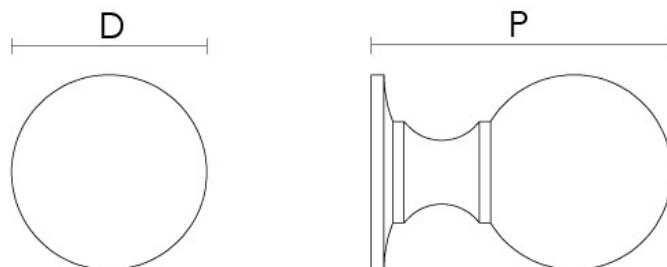

# CROFT

**Product Code:** 4100

**Product Name:** Ball Cabinet Knob

**Description:** Our beautiful Ball Cabinet Knob in solid brass. Available in three sizes and perfect for drawers, cabinets and kitchens.

## Product Information

Available in 23mm, 26mm, or 32mm.

Supplied with a M5 x 65mm break off screw.

Sizes	D	P
23mm	23mm	35mm
26mm	26mm	40mm
32mm	32mm	53mm

Available in all Croft finishes excluding DORB, IBMA, IBUL, MBK, ORB, RBMA, TB,