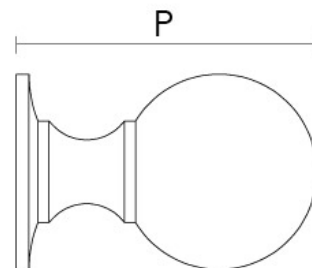

Sizes	D	P
23mm	23mm	35mm
26mm	26mm	40mm
32mm	32mm	53mm

Available in all Croft finishes excluding RBMA, TB,