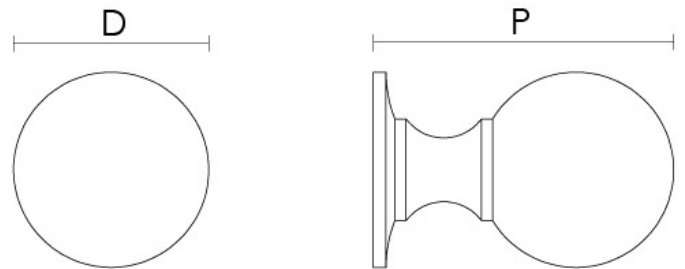

CROFT

Product Code: 4100

Product Name: Ball Cabinet Knob

Description: Our beautiful Ball Cabinet Knob in solid brass. Available in three sizes and perfect for drawers, cabinets and kitchens.

Shown here in our Polished Nickel finish.

Product Information

Available in 23mm, 26mm, or 32mm.

Supplied with a M5 x 65mm break off screw.

Sizes	D	P
23mm	23mm	35mm
26mm	26mm	40mm
32mm	32mm	53mm

Available in all Croft finishes excluding RBMA, TB,