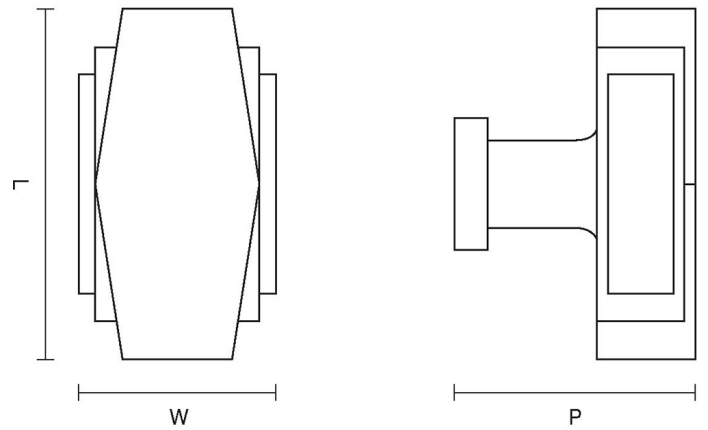

CROFT

Product Code: 7006

Product Name: Art Deco Cabinet Knob

Description: Inspired by the popular international design movement of the 1920s and 1930s, our cabinet knob is part of our striking and dramatic Art Deco collection.

Shown here in our Distressed Antique Nickel finish.

Product Information

Available in 32 or 38mm sizes.

Supplied with a M5 x 65mm break off screw.

Sizes	L	W	P
32	32	18	23
38	38	22	27

Available in all Croft finishes excluding RBMA, TB,