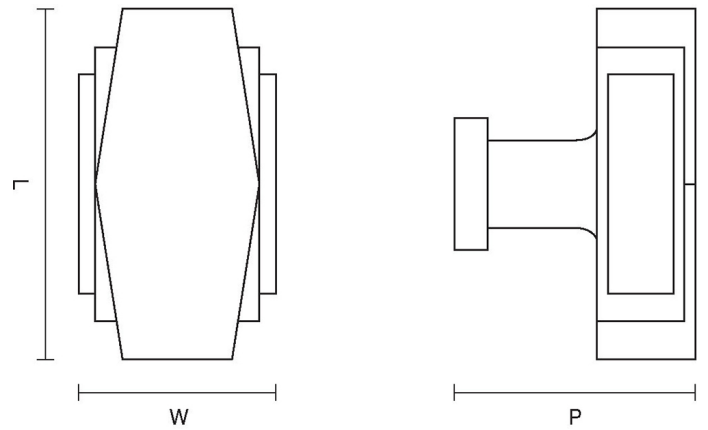

CROFT

Product Code: 7006

Product Name: Art Deco Cabinet Knob

Description: Inspired by the popular international design movement of the 1920s and 1930s, our cabinet knob is part of our striking and dramatic Art Deco collection.

Shown here in our Distressed Antique Nickel finish.

Product Information

Available in 32 or 38mm sizes.

Supplied with a M5 x 65mm break off screw.

Sizes	L	W	P
32	32	18	23
38	38	22	27

Available in all Croft finishes excluding DORB, IBMA, IBUL, MBK, ORB, RBMA, TB,