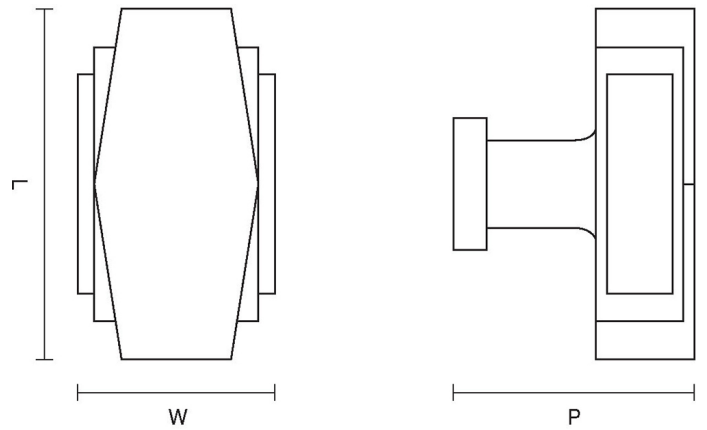

CROFT

Product Code: 7006

Product Name: Art Deco Cabinet Knob

Description: Inspired by the popular international design movement of the 1920s and 1930s, our cabinet knob is part of our striking and dramatic Art Deco collection.

Shown here in our Distressed Antique Nickel finish.

Product Information

Available in 32 or 38mm sizes.

Supplied with a M5 x 65mm break off screw.

Sizes	L	W	P
32	32	18	23
38	38	22	27

Available in all Croft finishes excluding RBMA, TB,