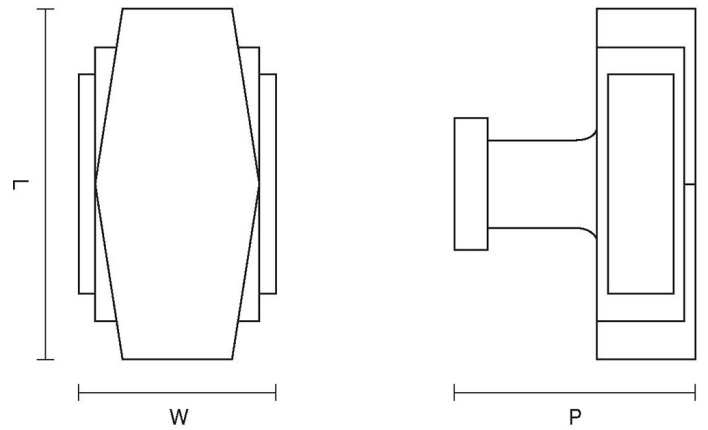

# CROFT

**Product Code:** 7006

**Product Name:** Art Deco Cabinet Knob

**Description:** Inspired by the popular international design movement of the 1920s and 1930s, our cabinet knob is part of our striking and dramatic Art Deco collection.

## Product Information

Available in 32 or 38mm sizes.

Supplied with a M5 x 65mm break off screw.

Sizes	L	W	P
32	32	18	23
38	38	22	27

Available in all Croft finishes excluding RBMA, TB,