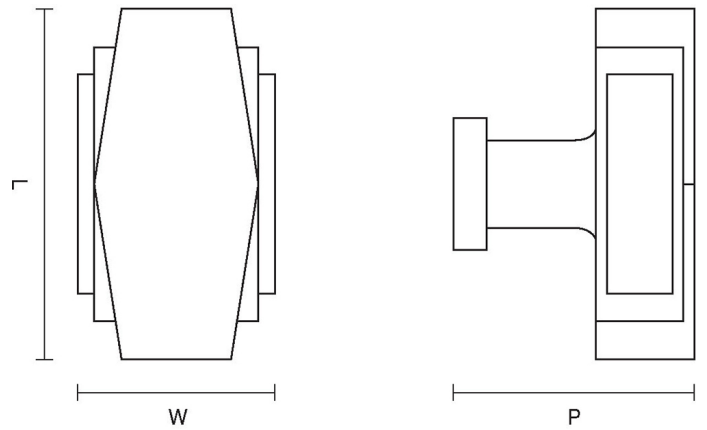

# CROFT

**Product Code:** 7006

**Product Name:** Art Deco Cabinet Knob

**Description:** Inspired by the popular international design movement of the 1920s and 1930s, our cabinet knob is part of our striking and dramatic Art Deco collection.

## Product Information

Available in 32 or 38mm sizes.

Supplied with a M5 x 65mm break off screw.

Sizes	L	W	P
32	32	18	23
38	38	22	27

Available in all Croft finishes excluding RBMA, TB,