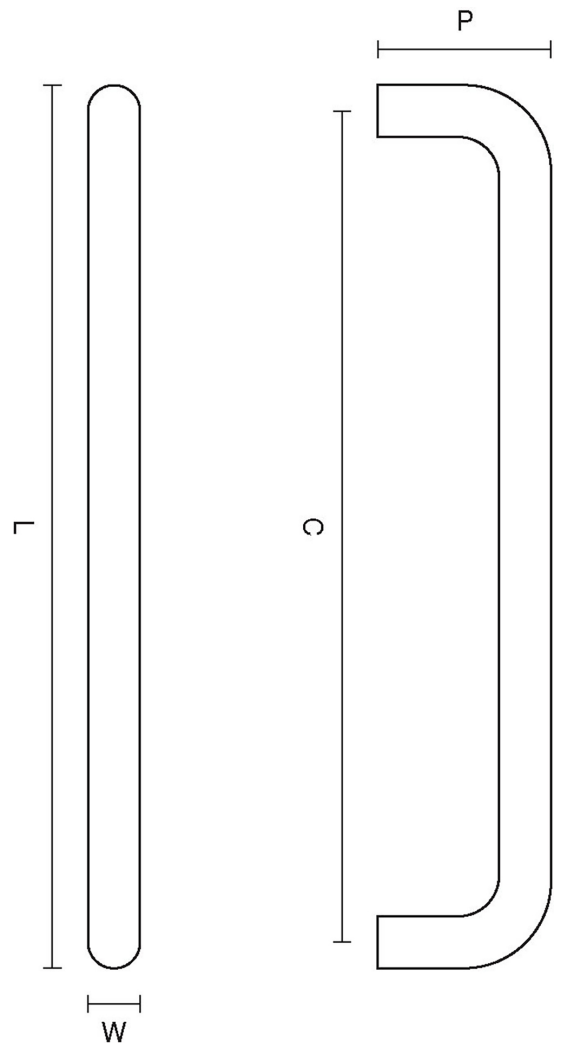

CROFT

Product Code: 1862

Product Name: D Handle

Description:

Shown here in our Smoked Brass finish.

Product Information

Available in 4" or 6" versions.

Supplied with 2 No - 3/16" x 1.1/2" screws.

Sizes	L	W	P	Bolt Centres
1862-92	100	10	35	92mm
1862-145	154	10	35	145mm

Available in all Croft finishes excluding DORB, IBMA, IBUL, MBK, ORB, RBMA, TB,