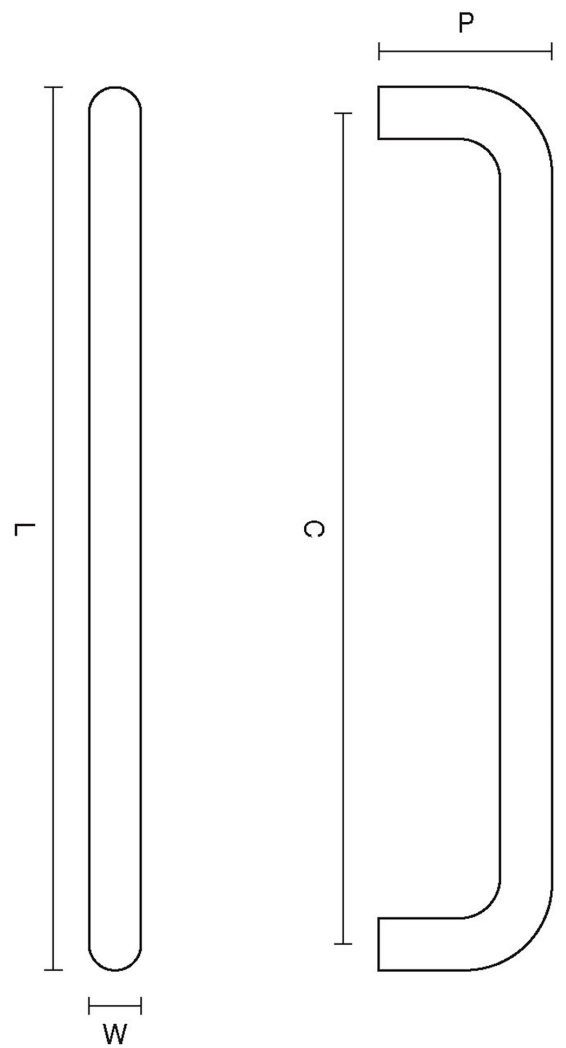

Product Code: 1862

Product Name: D Handle

Description:

Shown here in our Smoked Brass finish.

Product Information

Available in 4" or 6" versions.

Supplied with 2 No - 3/16" x 1.1/2" screws.

| Sizes | L | W | P | Bolt Centres |
|----------|-----|----|----|--------------|
| 1862-92 | 100 | 10 | 35 | 92mm |
| 1862-145 | 154 | 10 | 35 | 145mm |

Available in all Croft finishes excluding RBMA, TB,