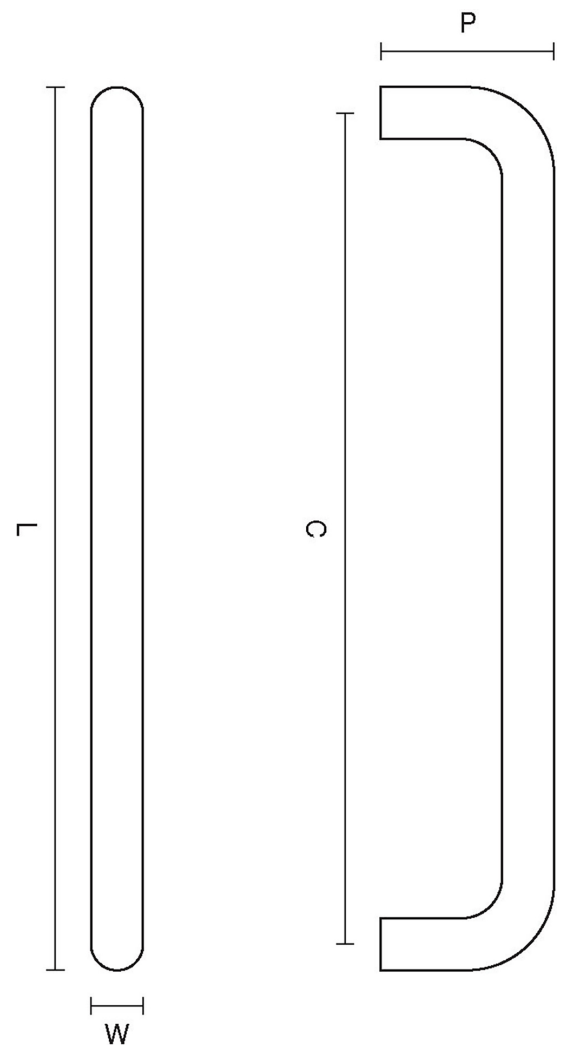

CROFT

Product Code: 1862

Product Name: D Handle

Description:

Shown here in our Smoked Brass finish.

Product Information

Available in 4" or 6" versions.

Supplied with 2 No - 3/16" x 1.1/2" screws.

Sizes	L	W	P	Bolt Centres
1862-92	100	10	35	92mm
1862-145	154	10	35	145mm

Available in all Croft finishes excluding RBMA, TB,

+44 (0) 1902 606 493

www.croft.co.uk

sales@croft.co.uk