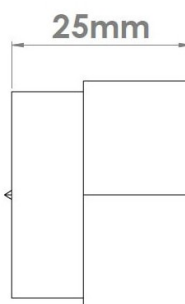

CROFT

Product Code: 173

Product Name: Hex Cabinet Knob

Description: Part of our 'Elements, by Croft' Collection. Our Hex Cabinet Knob, whether you are looking for seamlessly matching furniture, or seeking a more eclectic personalised look, Elements, By Croft will allow you to explore your options and customise your selection, all within a project ready collection. Works beautifully with Elements Cabinet Handles or look just as striking on their own.

Shown here in our Smoked Brass finish.

Product Information

Supplied with a M5 x 65mm break off screw.

All 'Elements, by Croft' designs are registered with the Intellectual Property Office.

Available in all Croft finishes excluding RBMA, TB,