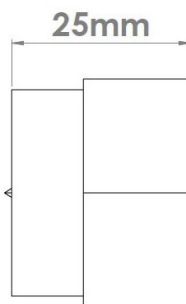

CROFT

Product Code: 173

Product Name: Hex Cabinet Knob

Description: Part of our 'Elements, by Croft' Collection. Our Hex Cabinet Knob, whether you are looking for seamlessly matching furniture, or seeking a more eclectic personalised look, Elements, By Croft will allow you to explore your options and customise your selection, all within a project ready collection. Works beautifully with Elements Cabinet Handles or look just as striking on their own.

Shown here in our Smoked Brass finish.

Product Information

Supplied with a M5 x 65mm break off screw.

All 'Elements, by Croft' designs are registered with the Intellectual Property Office.

Available in all Croft finishes excluding RBMA, TB,