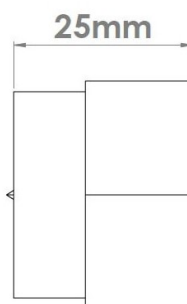

CROFT

Product Code: 173

Product Name: Hex Cabinet Knob

Description: Part of our 'Elements, by Croft' Collection. Our Hex Cabinet Knob, whether you are looking for seamlessly matching furniture, or seeking a more eclectic personalised look, Elements, By Croft will allow you to explore your options and customise your selection, all within a project ready collection. Works beautifully with Elements Cabinet Handles or look just as striking on their own.

Shown here in our Smoked Brass finish.

Product Information

Supplied with a M5 x 65mm break off screw.

All 'Elements, by Croft' designs are registered with the Intellectual Property Office.

Available in all Croft finishes excluding RBMA, TB,