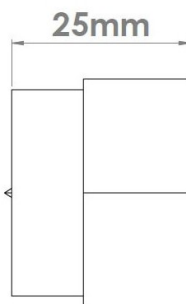

# CROFT

**Product Code:** 173

**Product Name:** Hex Cabinet Knob

**Description:** Part of our 'Elements, by Croft' Collection. Our Hex Cabinet Knob, whether you are looking for seamlessly matching furniture, or seeking a more eclectic personalised look, Elements, By Croft will allow you to explore your options and customise your selection, all within a project ready collection. Works beautifully with Elements Cabinet Handles or look just as striking on their own.

## Product Information

Supplied with a M5 x 65mm break off screw.

All 'Elements, by Croft' designs are registered with the Intellectual Property Office.

Available in all Croft finishes excluding DORB, IBMA, IBUL, MBK, ORB, RBMA, TB,