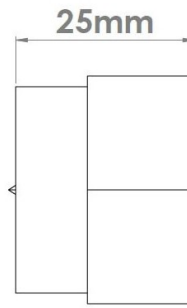

CROFT

Product Code: 173

Product Name: Hex Cabinet Knob

Description: Part of our 'Elements, by Croft' Collection. Our Hex Cabinet Knob, whether you are looking for seamlessly matching furniture, or seeking a more eclectic personalised look, Elements, By Croft will allow you to explore your options and customise your selection, all within a project ready collection. Works beautifully with Elements Cabinet Handles or look just as striking on their own.

Shown here in our Smoked Brass finish.

Product Information

Supplied with a M5 x 65mm break off screw.

All 'Elements, by Croft' designs are registered with the Intellectual Property Office.

Available in all Croft finishes excluding RBMA, TB,