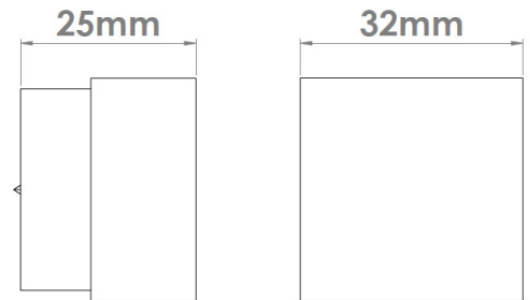

CROFT

Product Code: 172

Product Name: Quartet Cabinet Knob

Description: Part of our 'Elements, by Croft' Collection. Our Square Cabinet Knob, whether you are looking for seamlessly matching door and cabinet furniture, or seeking a more eclectic personalised look, Elements, By Croft will allow you to explore your options and customise your selection, all within a project ready collection. Works beautifully with Elements Cabinet Handles or look just as striking on their own.

Shown here in our Polished Nickel finish.

Product Information

Supplied with a M5 x 65mm break off screw.

All 'Elements, by Croft' designs are registered with the Intellectual Property Office.

Available in all Croft finishes excluding RBMA, TB,