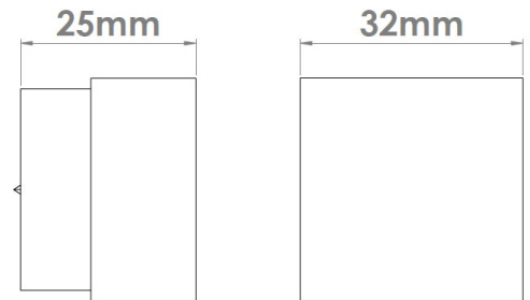

CROFT

Product Code: 172

Product Name: Quartet Cabinet Knob

Description: Part of our 'Elements, by Croft' Collection. Our Square Cabinet Knob, whether you are looking for seamlessly matching door and cabinet furniture, or seeking a more eclectic personalised look, Elements, By Croft will allow you to explore your options and customise your selection, all within a project ready collection. Works beautifully with Elements Cabinet Handles or look just as striking on their own.

Shown here in our Polished Nickel finish.

Product Information

Supplied with a M5 x 65mm break off screw.

All 'Elements, by Croft' designs are registered with the Intellectual Property Office.

Available in all Croft finishes excluding PG, PGUL, RBMA, TB,