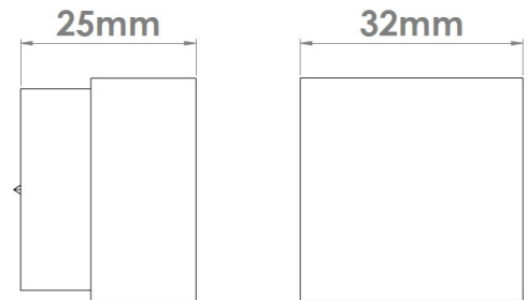

CROFT

Product Code: 172

Product Name: Quartet Cabinet Knob

Description: Part of our 'Elements, by Croft' Collection. Our Square Cabinet Knob, whether you are looking for seamlessly matching door and cabinet furniture, or seeking a more eclectic personalised look, Elements, By Croft will allow you to explore your options and customise your selection, all within a project ready collection. Works beautifully with Elements Cabinet Handles or look just as striking on their own.

Shown here in our Polished Nickel finish.

Product Information

Supplied with a M5 x 65mm break off screw.

All 'Elements, by Croft' designs are registered with the Intellectual Property Office.

Available in all Croft finishes excluding DORB, IBMA, IBUL, MBK, ORB, RBMA, TB,