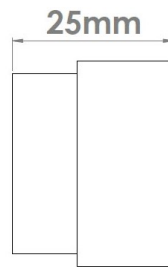

CROFT

Product Code: 171

Product Name: Round Cabinet Knob

Description: Part of our 'Elements, by Croft' Collection. Our Round Cabinet Knob, whether you are looking for seamlessly matching furniture, or seeking a more eclectic personalised look, Elements, By Croft will allow you to explore your options and customise your selection, all within a project ready collection. Works beautifully with Elements Cabinet Handles or look just as striking on their own.

Shown here in our Smoked Brass finish.

Product Information

Supplied with a M5 x 65mm break off screw.

All 'Elements, by Croft' designs are registered with the Intellectual Property Office.

Available in all Croft finishes excluding DORB, IBMA, IBUL, MBK, ORB, RBMA, TB,