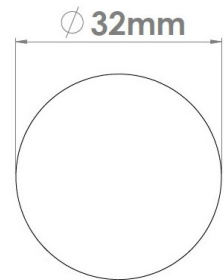

CROFT

Product Code: 171

Product Name: Round Cabinet Knob

Description: Part of our 'Elements, by Croft' Collection. Our Round Cabinet Knob, whether you are looking for seamlessly matching furniture, or seeking a more eclectic personalised look, Elements, By Croft will allow you to explore your options and customise your selection, all within a project ready collection. Works beautifully with Elements Cabinet Handles or look just as striking on their own.

Shown here in our Smoked Brass finish.

Product Information

Supplied with a M5 x 65mm break off screw.

All 'Elements, by Croft' designs are registered with the Intellectual Property Office.

Available in all Croft finishes excluding DORB, IBMA, IBUL, MBK, ORB, RBMA, TB,