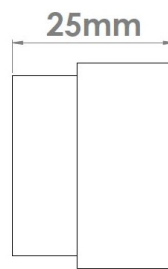

CROFT

Product Code: 171

Product Name: Round Cabinet Knob

Description: Part of our 'Elements, by Croft' Collection. Our Round Cabinet Knob, whether you are looking for seamlessly matching furniture, or seeking a more eclectic personalised look, Elements, By Croft will allow you to explore your options and customise your selection, all within a project ready collection. Works beautifully with Elements Cabinet Handles or look just as striking on their own.

Shown here in our Smoked Brass finish.

Product Information

Supplied with a M5 x 65mm break off screw.

All 'Elements, by Croft' designs are registered with the Intellectual Property Office.

Available in all Croft finishes excluding RBMA, TB,