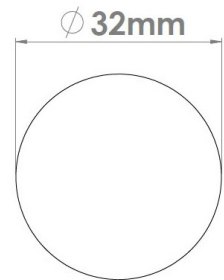

CROFT

Product Code: 171

Product Name: Round Cabinet Knob

Description: Part of our 'Elements, by Croft' Collection. Our Round Cabinet Knob, whether you are looking for seamlessly matching furniture, or seeking a more eclectic personalised look, Elements, By Croft will allow you to explore your options and customise your selection, all within a project ready collection. Works beautifully with Elements Cabinet Handles or look just as striking on their own.

Shown here in our Smoked Brass finish.

Product Information

Supplied with a M5 x 65mm break off screw.

All 'Elements, by Croft' designs are registered with the Intellectual Property Office.

Available in all Croft finishes excluding RBMA, TB,