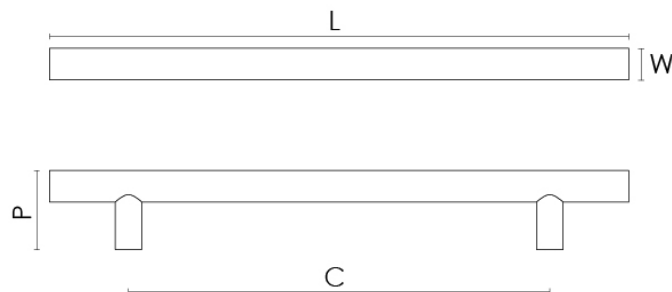

CROFT

Product Code: 192

Product Name: Round Cabinet Handle

Description: Our Round Cabinet Handle is available in a choice of sizes, pair with our [171 Cabinet Knob](#) or [185 Appliance Pulls](#).

Shown here in our Smoked Brass finish.

Product Information

Our 192 is available 128, 160, 192, 224, or 256mm c/c, all 12mm diameter and supplied with M4 fixing bolts.

[See product code 185 for our Round Appliance Pulls.](#)

Sizes	L	D	P	Bolt Centres
192-128	152	12	30	128
192-160	220	12	30	160
192-192	252	12	30	192
192-224	284	12	30	224
192-256	316	12	30	256