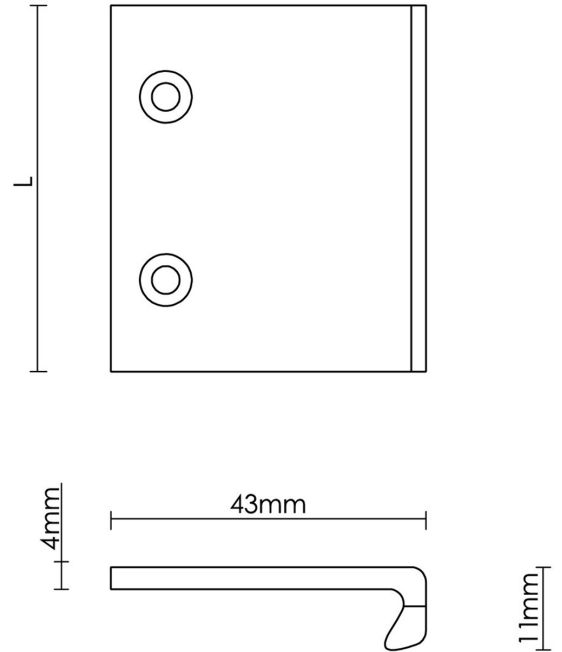

CROFT

Product Code: 1408

Product Name: Moderne Top Fix Edge Pull

Description: Part of our range of contemporary Edge Pulls. Designed to complement our Art Deco range, our Moderne Edge Pull with its stylized, geometric contours offers a contemporary and simplistic addition to our Art Deco offering. To be recessed into drawers and doors for a clean and minimalistic composition. Available in a choice of 5 width options to suit, plus bespoke sizes available on request.

Shown here in our Light Antique Brass finish.

Product Information

Available in 50mm, 75mm, 100mm, 150mm, or 200mm sizes as standard. Custom lengths available on request.

Supplied with fixing screws.

Sizes

50mm

75mm

100mm

150mm

200mm

Available in all Croft finishes excluding RBMA, TB,