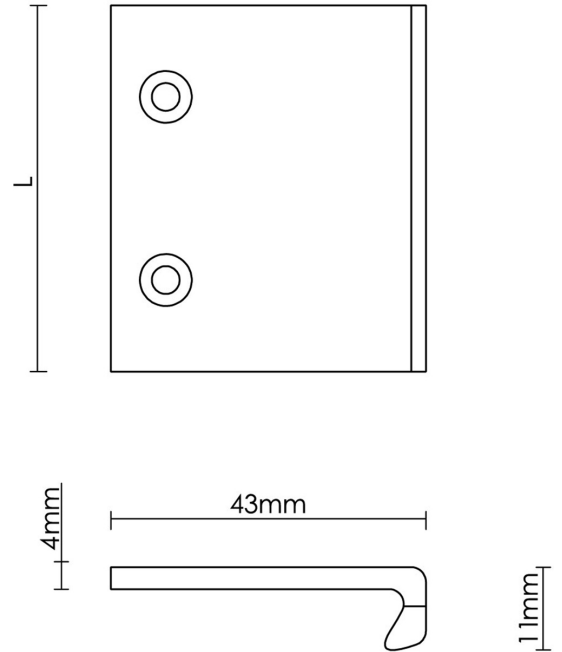

CROFT

Product Code: 1408

Product Name: Moderne Top Fix Edge Pull

Description: Part of our range of contemporary Edge Pulls. Designed to complement our Art Deco range, our Moderne Edge Pull with its stylized, geometric contours offers a contemporary and simplistic addition to our Art Deco offering. To be recessed into drawers and doors for a clean and minimalistic composition. Available in a choice of 5 width options to suit, plus bespoke sizes available on request.

Shown here in our Light Antique Brass finish.

Product Information

Available in 50mm, 75mm, 100mm, 150mm, or 200mm sizes as standard. Custom lengths available on request.

Supplied with fixing screws.

Sizes

50mm

75mm

100mm

150mm

200mm

Available in all Croft finishes excluding DORB, IBMA, IBUL, MBK, ORB, RBMA, TB,