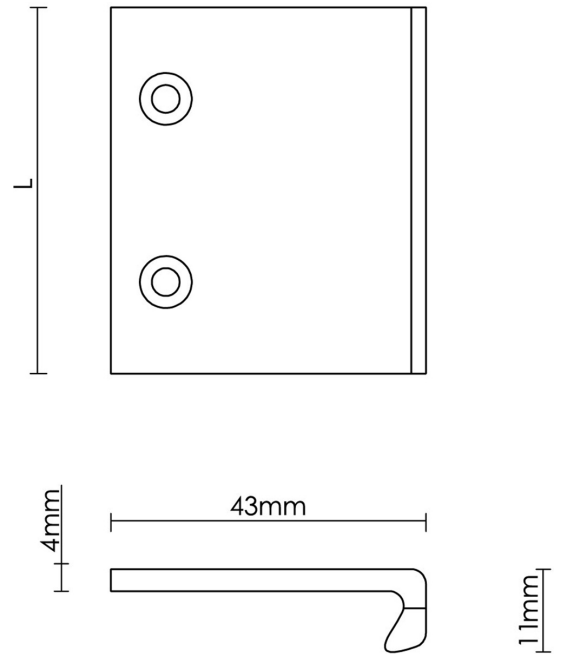

CROFT

Product Code: 1408

Product Name: Moderne Top Fix Edge Pull

Description: Part of our range of contemporary Edge Pulls. Designed to complement our Art Deco range, our Moderne Edge Pull with its stylized, geometric contours offers a contemporary and simplistic addition to our Art Deco offering. To be recessed into drawers and doors for a clean and minimalistic composition. Available in a choice of 5 width options to suit, plus bespoke sizes available on request.

Shown here in our Light Antique Brass finish.

Product Information

Available in 50mm, 75mm, 100mm, 150mm, or 200mm sizes as standard. Custom lengths available on request.

Supplied with fixing screws.

Sizes

50mm

75mm

100mm

150mm

200mm

Available in all Croft finishes excluding RBMA, TB,