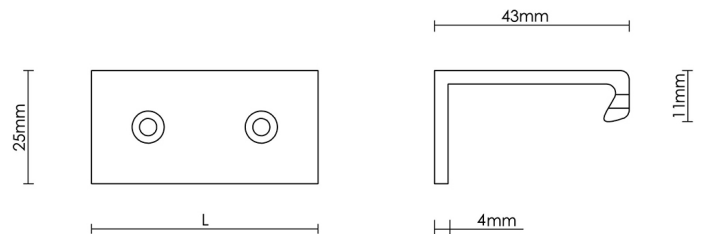

# CROFT

**Product Code:** 1407

**Product Name:** Moderne Edge Pull

**Description:** Part of our range of contemporary Edge Pulls. Designed to complement our Art Deco range, our Moderne Edge Pull with its stylized, geometric contours offers a contemporary and simplistic addition to our Art Deco offering. To be recessed into drawers and doors for a clean and minimalistic composition. Available in a choice of 5 width options to suit, plus bespoke sizes available on request. The Moderne Edge Pull design is also available with our 'Top Fix' option 1408.

### Product Information

Available in 50mm, 75mm, 100mm, 150mm, or 200mm sizes as standard. Custom lengths available on request.

Supplied with fixing screws.

### Sizes

50mm

75mm

100mm

150mm

200mm

Available in all Croft finishes excluding RBMA, TB,