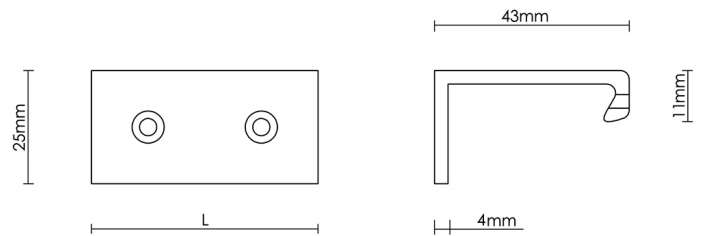

CROFT

Product Code: 1407

Product Name: Moderne Edge Pull

Description: Part of our range of contemporary Edge Pulls. Designed to complement our Art Deco range, our Moderne Edge Pull with its stylized, geometric contours offers a contemporary and simplistic addition to our Art Deco offering. To be recessed into drawers and doors for a clean and minimalistic composition. Available in a choice of 5 width options to suit, plus bespoke sizes available on request. The Moderne Edge Pull design is also available with our 'Top Fix' option 1408.

Shown here in our Light Antique Brass finish.

Product Information

Available in 50mm, 75mm, 100mm, 150mm, or 200mm sizes as standard. Custom lengths available on request.

Supplied with fixing screws.

Sizes

50mm

75mm

100mm

150mm

200mm

Available in all Croft finishes excluding RBMA, TB,