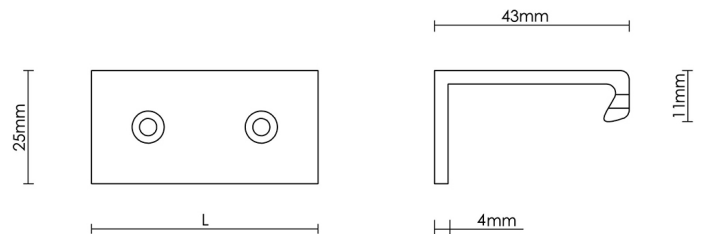

CROFT

Product Code: 1407

Product Name: Moderne Edge Pull

Description: Part of our range of contemporary Edge Pulls. Designed to complement our Art Deco range, our Moderne Edge Pull with its stylized, geometric contours offers a contemporary and simplistic addition to our Art Deco offering. To be recessed into drawers and doors for a clean and minimalistic composition. Available in a choice of 5 width options to suit, plus bespoke sizes available on request. The Moderne Edge Pull design is also available with our 'Top Fix' option 1408.

Shown here in our Light Antique Brass finish.

Product Information

Available in 50mm, 75mm, 100mm, 150mm, or 200mm sizes as standard. Custom lengths available on request.

Supplied with fixing screws.

Sizes

50mm

75mm

100mm

150mm

200mm

Available in all Croft finishes excluding RBMA, TB,